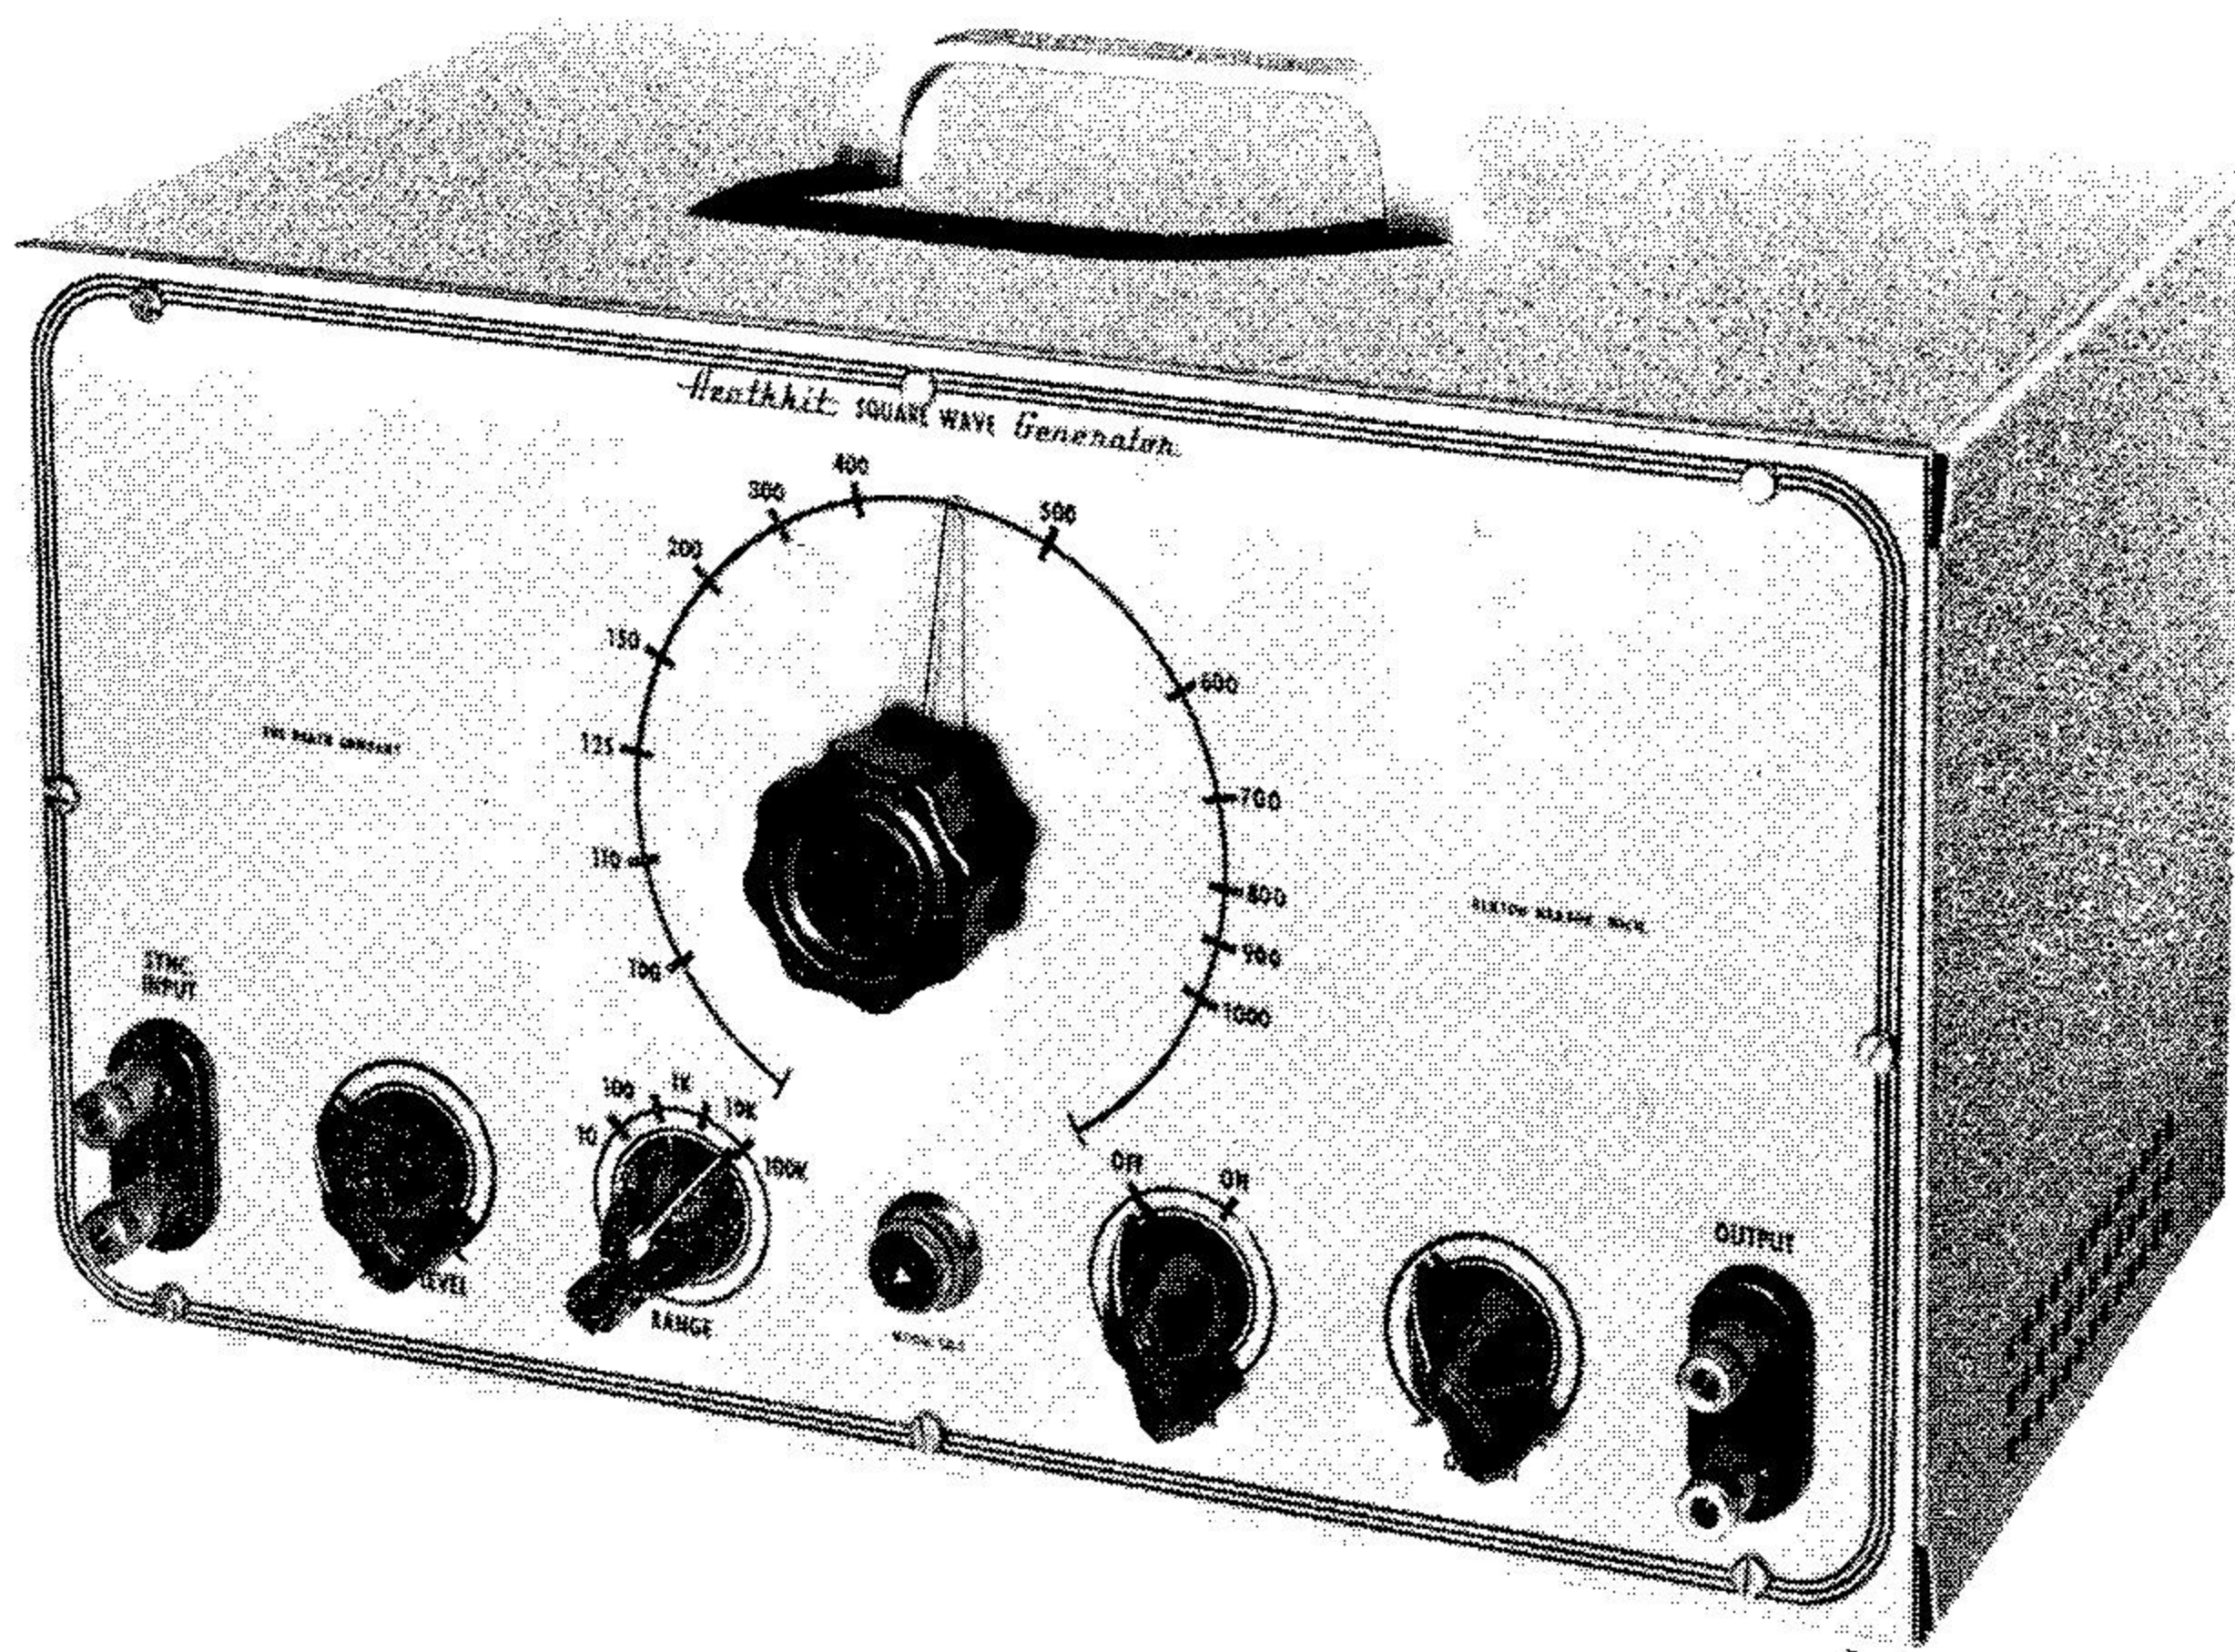

HEATHKIT SQUARE WAVE GENERATOR

MODEL SQ-1

TECHNICAL SPECIFICATIONS

Power Requirements: 105-125 VAC, 50-60 Cycle, 10 Watts

Ranges: 100 - 1000 - 10 KC - 100 KC

Tube Complement: 1 - 6SL7, 1 - 6AC7, 1 - 6V6, 1 - 6X5

Physical Specifications: 12 $\frac{1}{2}$ " Long, 7" High, 7 $\frac{1}{2}$ " Deep

Shipping Weight 13 lbs.

Net Weight 11 lbs.

Heathkit
SQUARE WAVE GENERATOR
 MODEL SQ-1