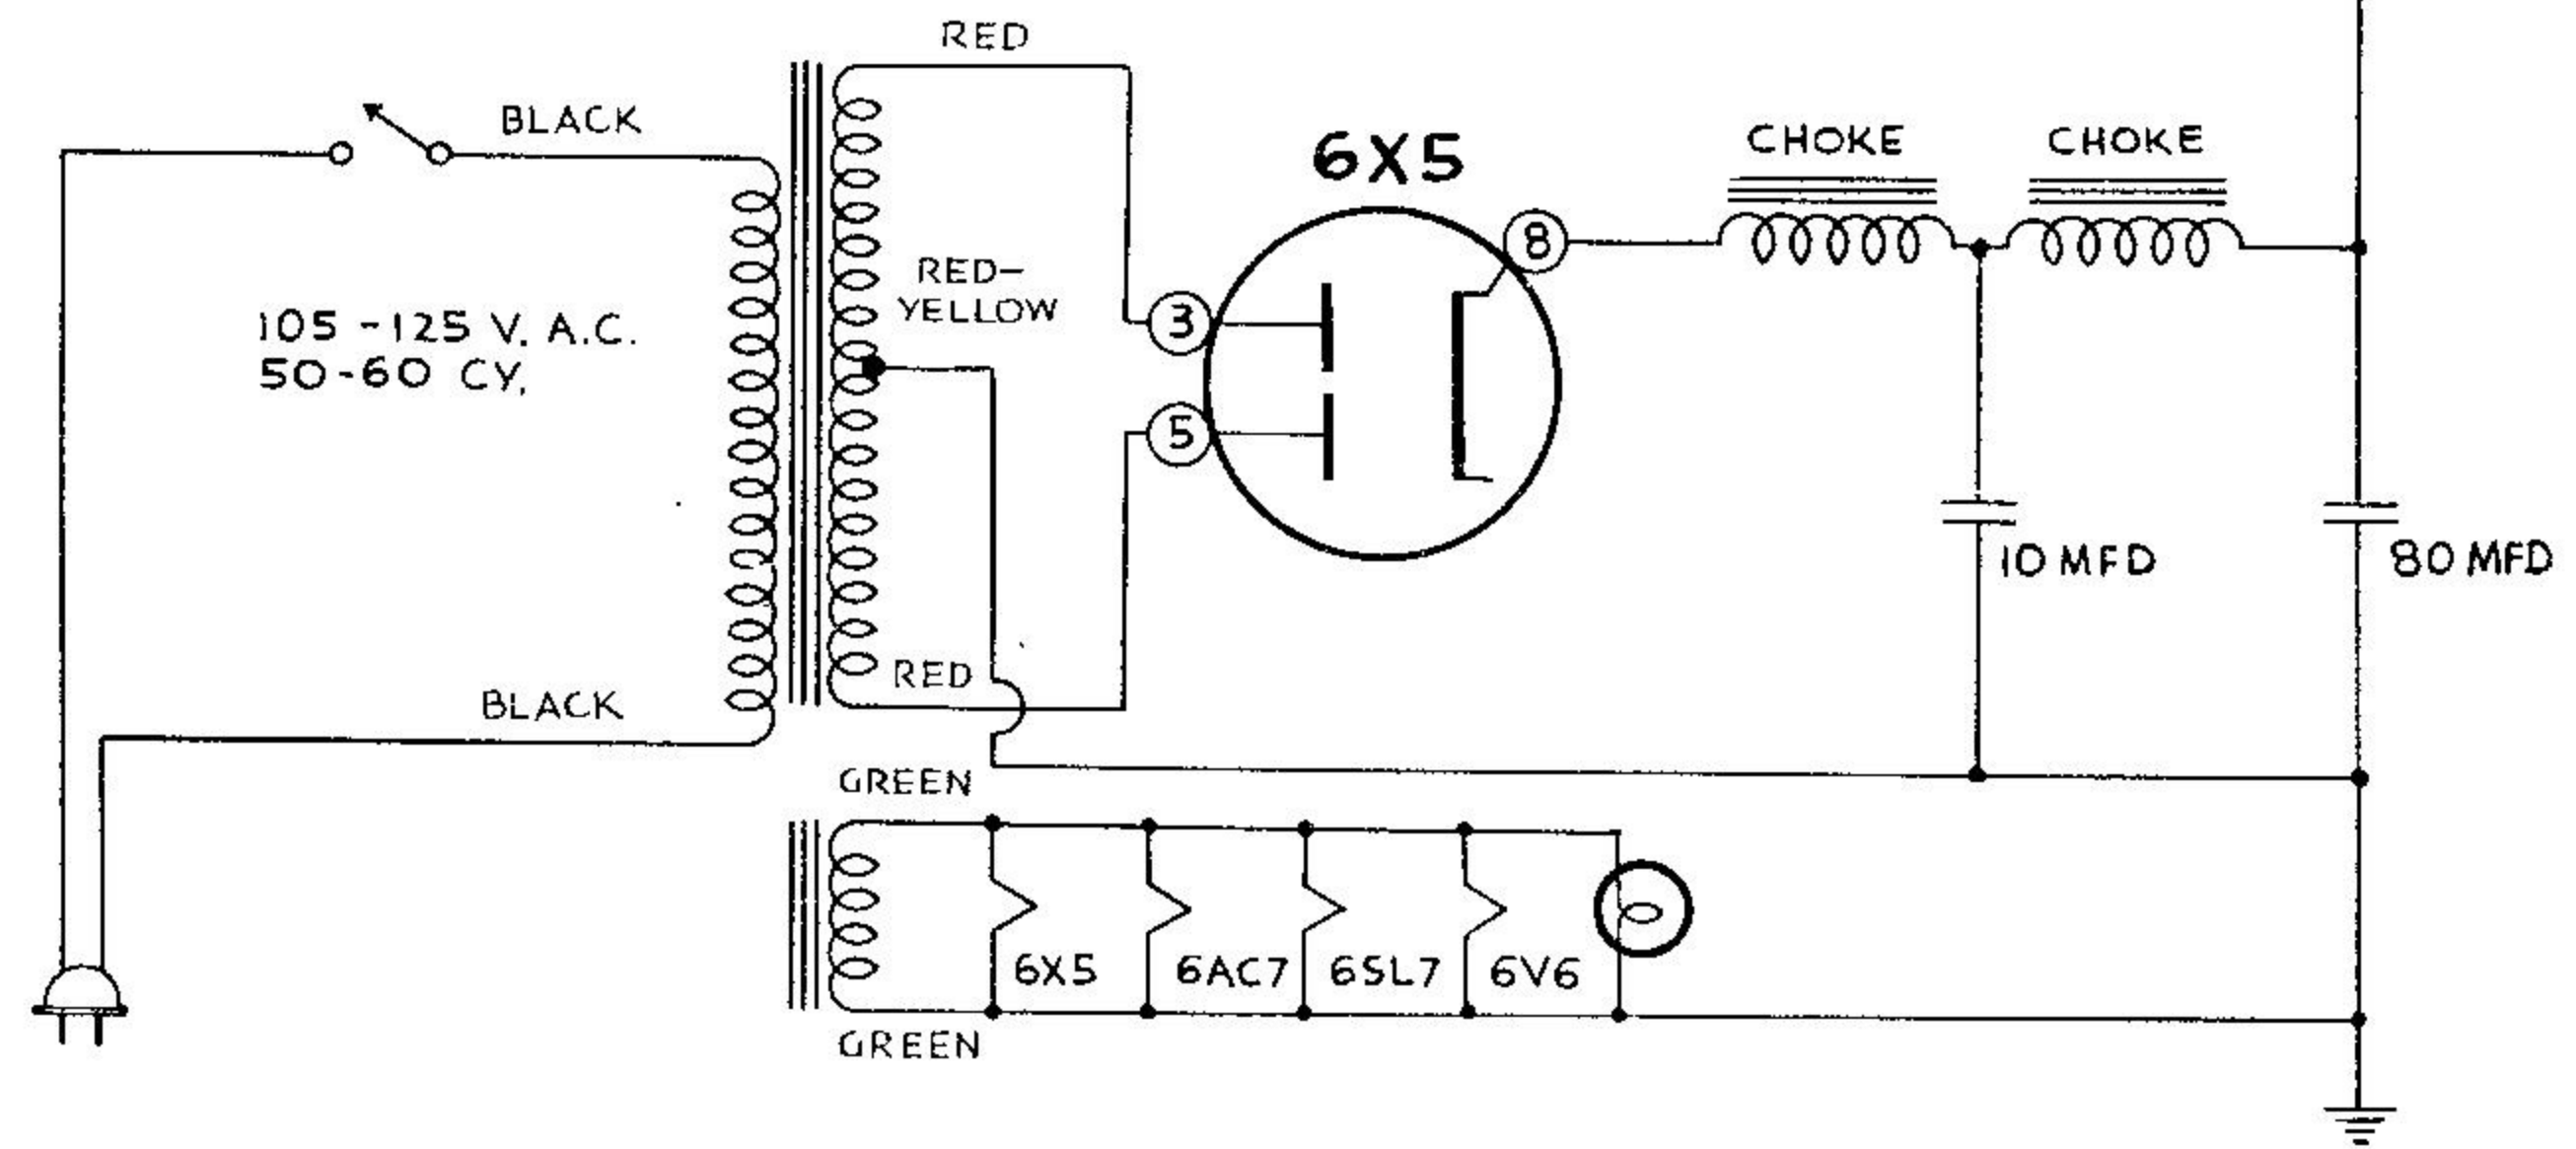

HEATHKIT SQUARE WAVE GENERATOR

MODEL SQ-1

TECHNICAL SPECIFICATIONS

Power Requirements: 105-125 VAC, 50-60 Cycle, 10 Watts

Ranges: 100 - 1000 - 10 KC - 100 KC

Tube Complement: 1 - 6SL7, 1 - 6AC7, 1 - 6V6, 1 - 6X5

Physical Specifications: 12 $\frac{1}{2}$ " Long, 7" High, 7 $\frac{1}{2}$ " Deep

Shipping Weight 13 lbs.

Net Weight 11 lbs.

Heathkit
SQUARE WAVE GENERATOR
 MODEL SQ-1