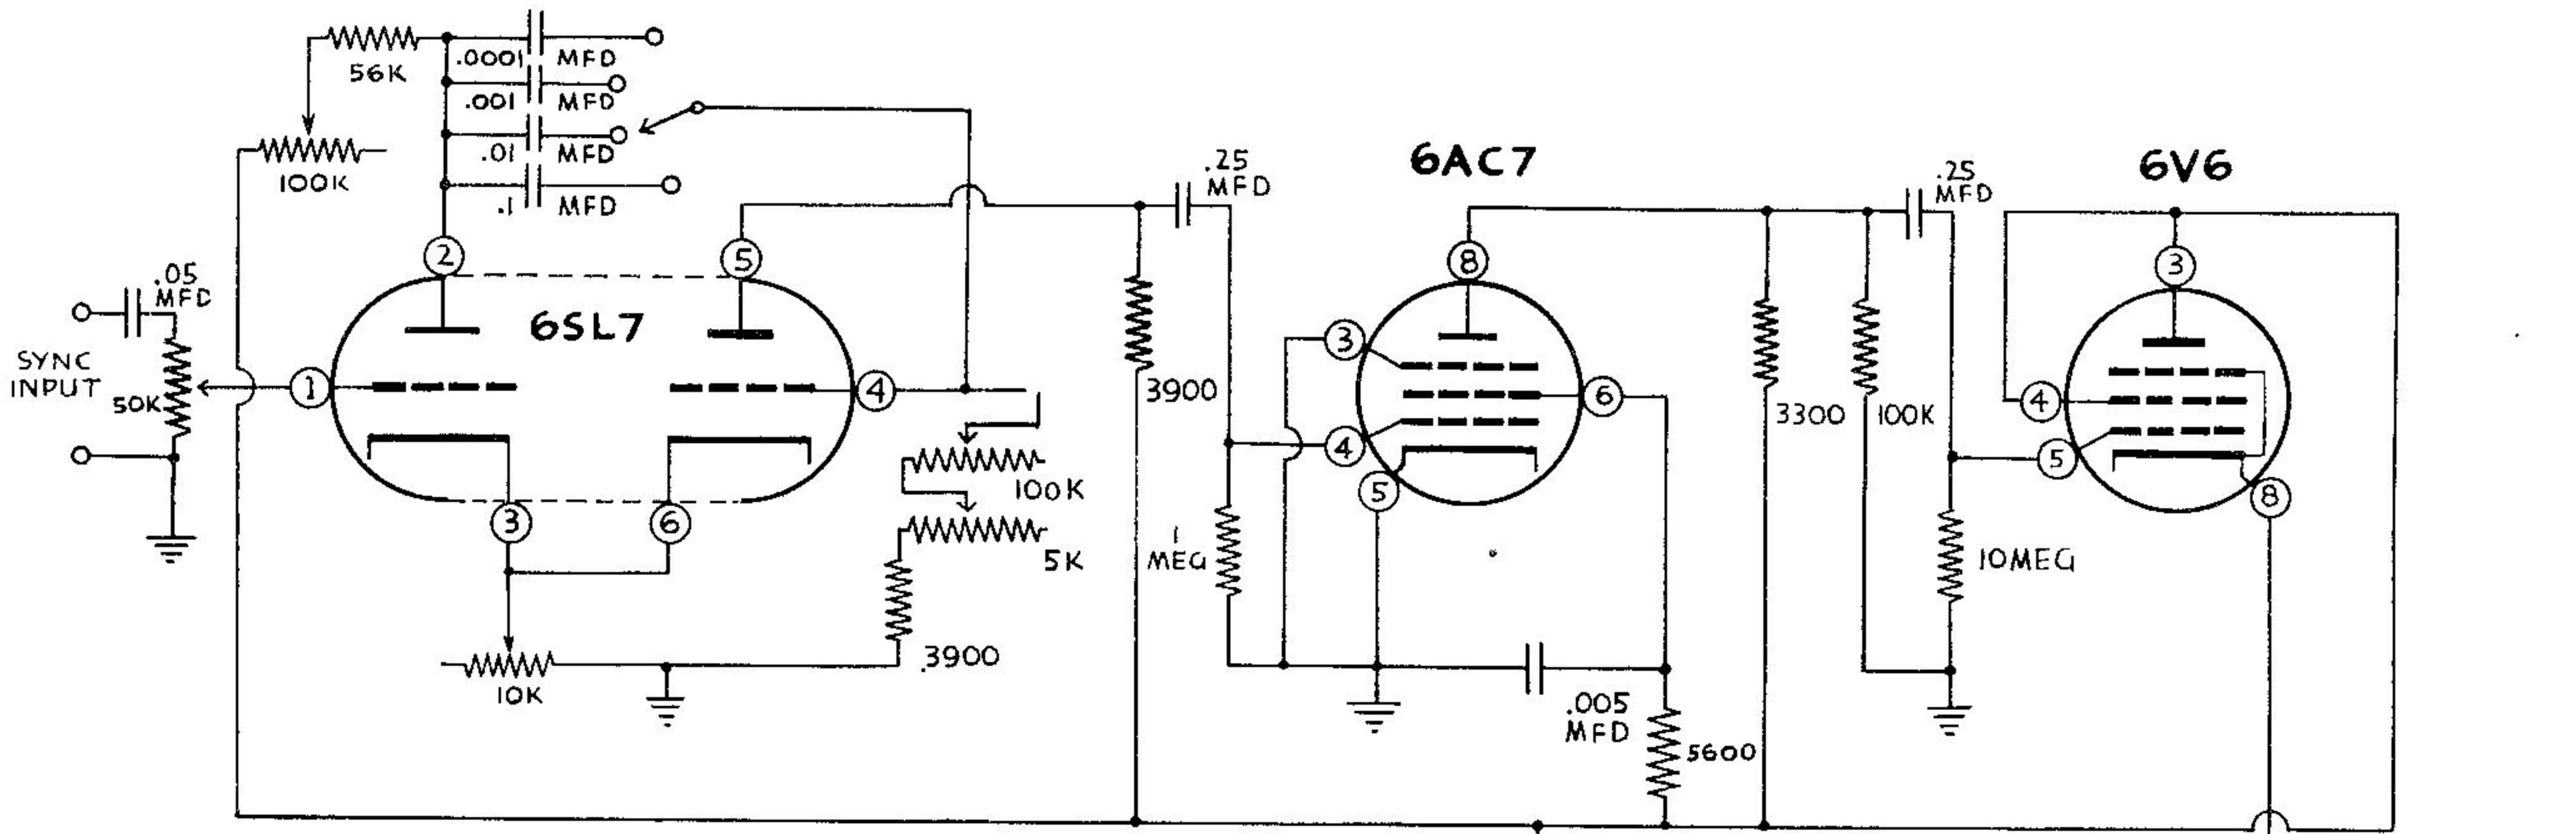

HEATHKIT SQUARE WAVE GENERATOR

MODEL SQ-1

TECHNICAL SPECIFICATIONS

Power Requirements: 105-125 VAC, 50-60 Cycle, 10 Watts

Ranges: 100 - 1000 - 10 KC - 100 KC

Tube Complement: 1 - 6SL7, 1 - 6AC7, 1 - 6V6, 1 - 6X5

Physical Specifications: 12 $\frac{1}{2}$ " Long, 7" High, 7 $\frac{1}{2}$ " Deep

Shipping Weight 13 lbs.

Net Weight 11 lbs.

Heathkit
SQUARE WAVE GENERATOR
 MODEL SQ-1