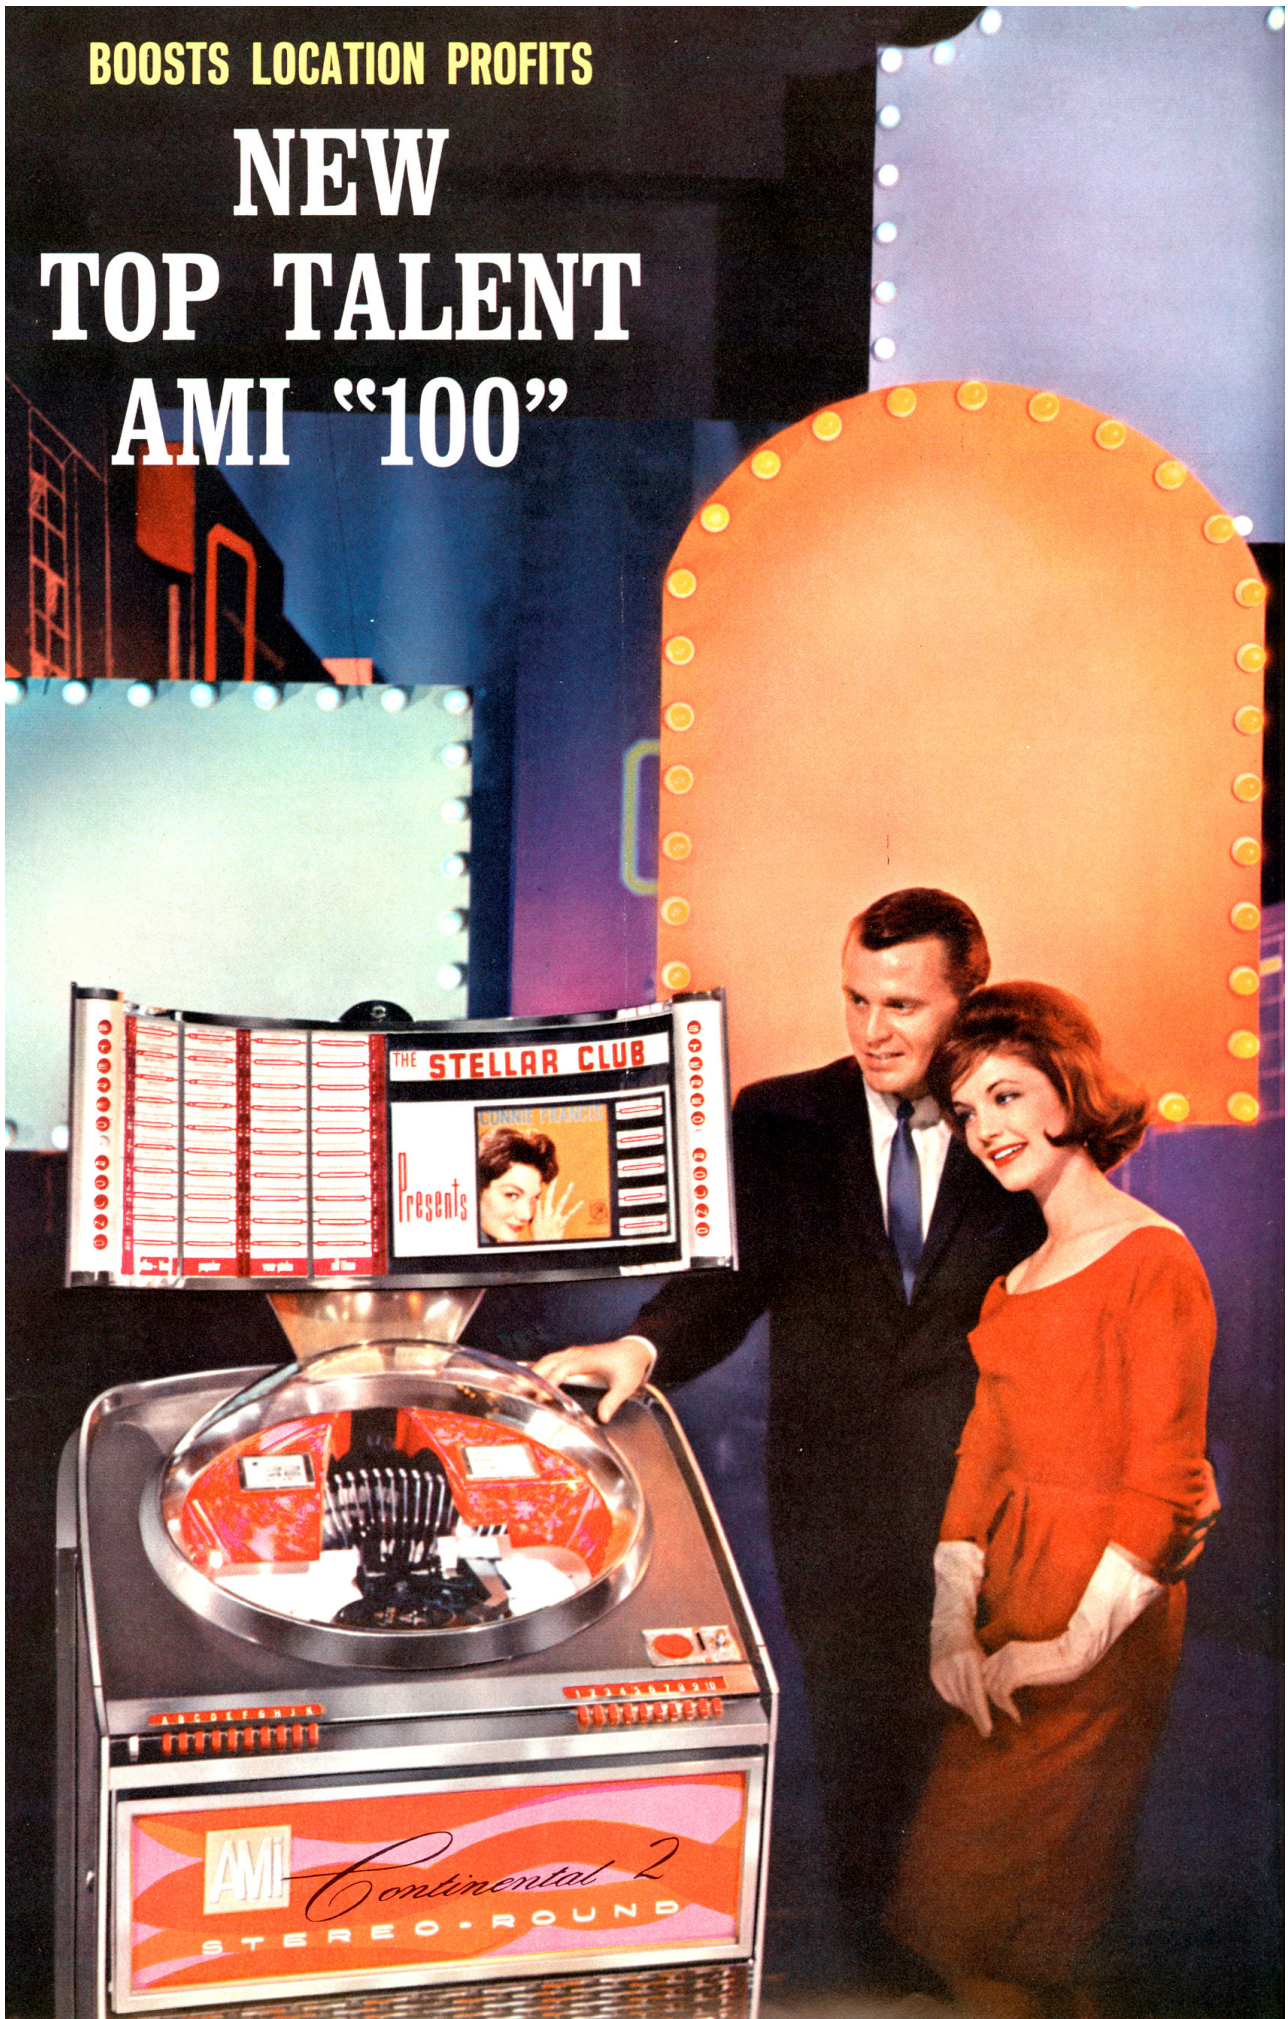

BOOSTS LOCATION PROFITS

NEW TOP TALENT AMI "100"

AMI *Continental 2*
STEREO-ROUND