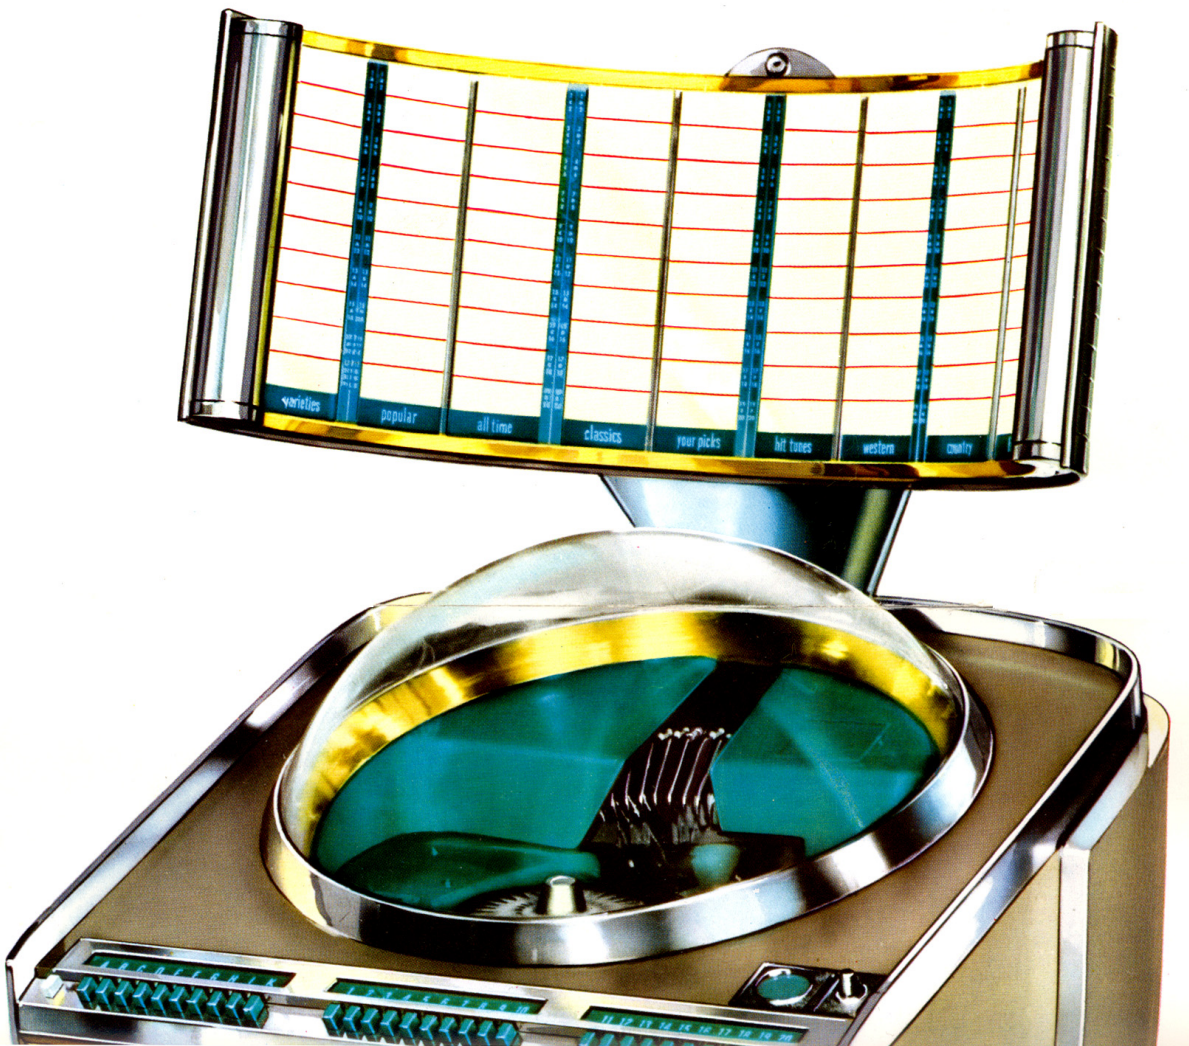

Introducing
the music
world's

newest
brightest

star...by

AMi

the
COMPACT
Continental
by
AMi

200 selections . . . lightning fast, pushbutton play . . . choice of monaural or exclusive 3-channel stereo. Size 28 $\frac{1}{4}$ " deep, 65" high,

AMI auxiliaries

AMI WALL BOX—Promotes extra play from remote table, booth or counter locations. 200 selections. Choice of 3 or 4 coin rejectors.

AMI BAR GRIP—Attaches wall box to counter top or bar with non-marring clamps. Highly polished finish on all sides.

AMI WALL SPEAKER—Mounts vertically or horizontally, rotates 360° for complete directional control. Cylindrical baffle produces rich sound with wide angle dispersion.

AMI DECORATOR SPEAKER—Compact wall speaker in smart walnut cabinet. Also available with remote volume control.

AMI CEILING SPEAKER—8-inch extended-range speaker is available with choice of 3 grilles: 12" sq. with random perforations, 12" sq. with uniform perforations, and round, flush mount.

AMI REMOTE VOLUME CONTROLS—Volume can be raised or lowered, any selection cancelled, from a distance, with these compact units. Smartly styled in deep brown and chrome.