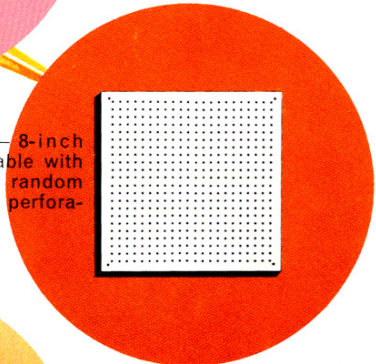

AMI auxiliaries

AMI WALL BOX—Promotes extra play from remote table, booth or counter locations. 200 selections. Choice of 3 or 4 coin rejectors.

AMI BAR GRIP—Attaches wall box to counter top or bar with non-marring clamps. Highly polished finish on all sides.

AMI CEILING SPEAKER—8-inch extended-range speaker is available with choice of 3 grilles: 12" sq. with random perforations, 12" sq. with uniform perforations, and round, flush mount.

AMI REMOTE VOLUME CONTROLS—Volume can be raised or lowered, any selection cancelled, from a distance, with these compact units. Smartly styled in deep brown and chrome.