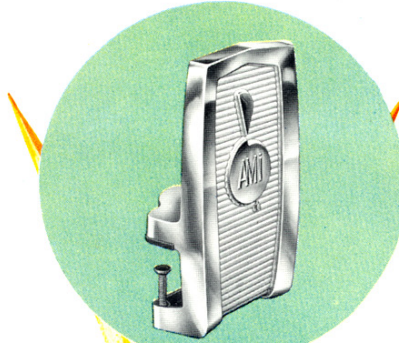

Introducing
the music
world's

newest
brightest

star...by

AMi

the
COMPACT
Continental
by
AMi

200 selections . . . lightning fast, pushbutton play . . . choice of monaural or exclusive 3-channel stereo. Size 28 $\frac{1}{4}$ " deep, 65" high,

AMI auxiliaries

AMI WALL BOX—Promotes extra play from remote table, booth or counter locations. 200 selections. Choice of 3 or 4 coin rejectors.

AMI BAR GRIP—Attaches wall box to counter top or bar with non-marring clamps. Highly polished finish on all sides.

AMI WALL SPEAKER—Mounts vertically or horizontally, rotates 360° for complete directional control. Cylindrical baffle produces rich sound with wide angle dispersion.

AMI DECORATOR SPEAKER—Compact wall speaker in smart walnut cabinet. Also available with remote volume control.

AMI CEILING SPEAKER—8-inch extended-range speaker is available with choice of 3 grilles: 12" sq. with random perforations, 12" sq. with uniform perforations, and round, flush mount.

AMI REMOTE VOLUME CONTROLS—Volume can be raised or lowered, any selection cancelled, from a distance, with these compact units. Smartly styled in deep brown and chrome.