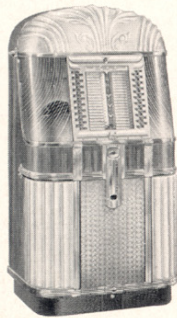

1	2	3	4	5	6	7	8	9	10	11	12	13	14	15	16	17	18	19	20	21	22	23	24	25	26	27	28	29	30	31	32	33	34	35	36	37	38	39	40
---	---	---	---	---	---	---	---	---	----	----	----	----	----	----	----	----	----	----	----	----	----	----	----	----	----	----	----	----	----	----	----	----	----	----	----	----	----	----	----

FAMED **AMI** QUALITY

AMI

MODEL "A"

MODEL "B"

Stepper for wall box hook-ups easily placed on bottom shelf and plugged in.

Replaceable grille louvers can be moved and inserted without dismantling grille.

The dependability of the AMI record changing mechanism is basic—universally acclaimed! Its performance over the years proves to all music operators there is more profit, more financial security in running AMI's than any other make. Those sterling performers, Model "A" and Model "B" are today delivering the goods in tens of thousands of locations. Regardless of age, they play and work as if they had just been shipped from the factory this week. And should anyone want to sell them, they command a premium! AMI music is the foundation of operating success; you not only bank big operating profits, you save the greatest part of your first investment. 40 years of music know-how are behind the "C". Size: $66\frac{1}{2}$ high x $33\frac{3}{16}$ wide x $24\frac{5}{8}$ deep. Shipping weight: 328 lbs. net 253 lbs.