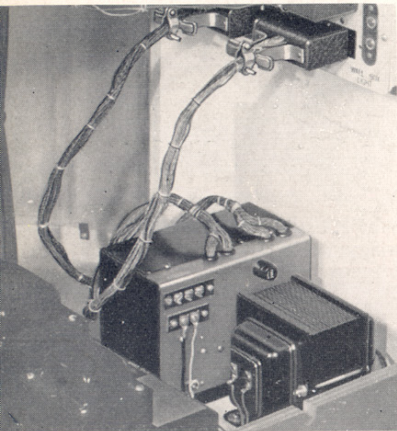

FAMED **AMI** QUALITY

AMI

MODEL "A"

MODEL "B"

Stepper for wall box hook-ups easily placed on bottom shelf and plugged in.

Replaceable grille louvers can be moved and inserted without dismantling grille.

The dependability of the AMI record changing mechanism is basic—universally acclaimed! Its performance over the years proves to all music operators there is more profit, more financial security in running AMI's than any other make. Those sterling performers, Model "A" and Model "B" are today delivering the goods in tens of thousands of locations. Regardless of age, they play and work as if they had just been shipped from the factory this week. And should anyone want to sell them, they command a premium! AMI music is the foundation of operating success; you not only bank big operating profits, you save the greatest part of your first investment. 40 years of music know-how are behind the "C". Size: $66\frac{1}{2}$ high x $33\frac{3}{16}$ wide x $24\frac{5}{8}$ deep. Shipping weight: 328 lbs. net 253 lbs.