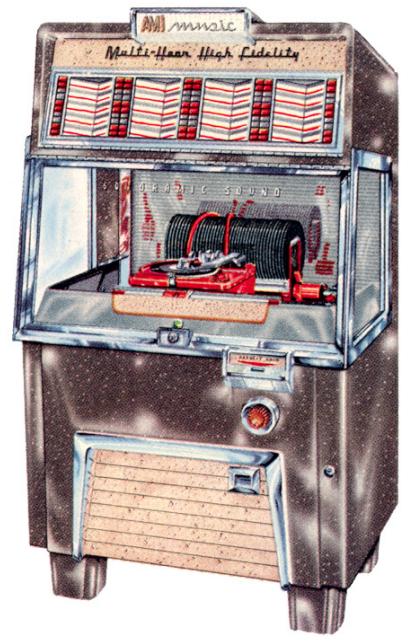

Truly a great musical instrument, the new AMI Model "F" juke box is, nevertheless, essentially a *business machine*. It gives every location an added source of substantial profits by meeting the fast-growing demand for true high fidelity music with an eye-appealing cabinet of distinguished good taste.

When you want to provide the very best in music for your patrons, investigate the SONORAMIC SOUND AMI Model "F". Compare the reproduction of its multiple horns with the sound system of any other juke box — or with that of the finest high fidelity home phonograph. Your ears will tell you. There's a vast and delightful difference in the AMI!

HEAR *Sonoramic Sound* ON THE

AMi "F-120" Programmed for Every Taste with 120 Selections

NEW
MIRACLE-FINISH
IN
DECORATOR
COLORS

The **AMI** model **"F-40"**

The **AMI** model **"F-80"**

The Model "F-40" plays 40 selections on 78 rpm records. All the high style contemporary design of the "F" line. Features same SONORAMIC SOUND and multi-horn high fidelity throughout the FULL RANGE. Striking miracle finish in smart decorator colors is practically impervious to wear and abrasion.