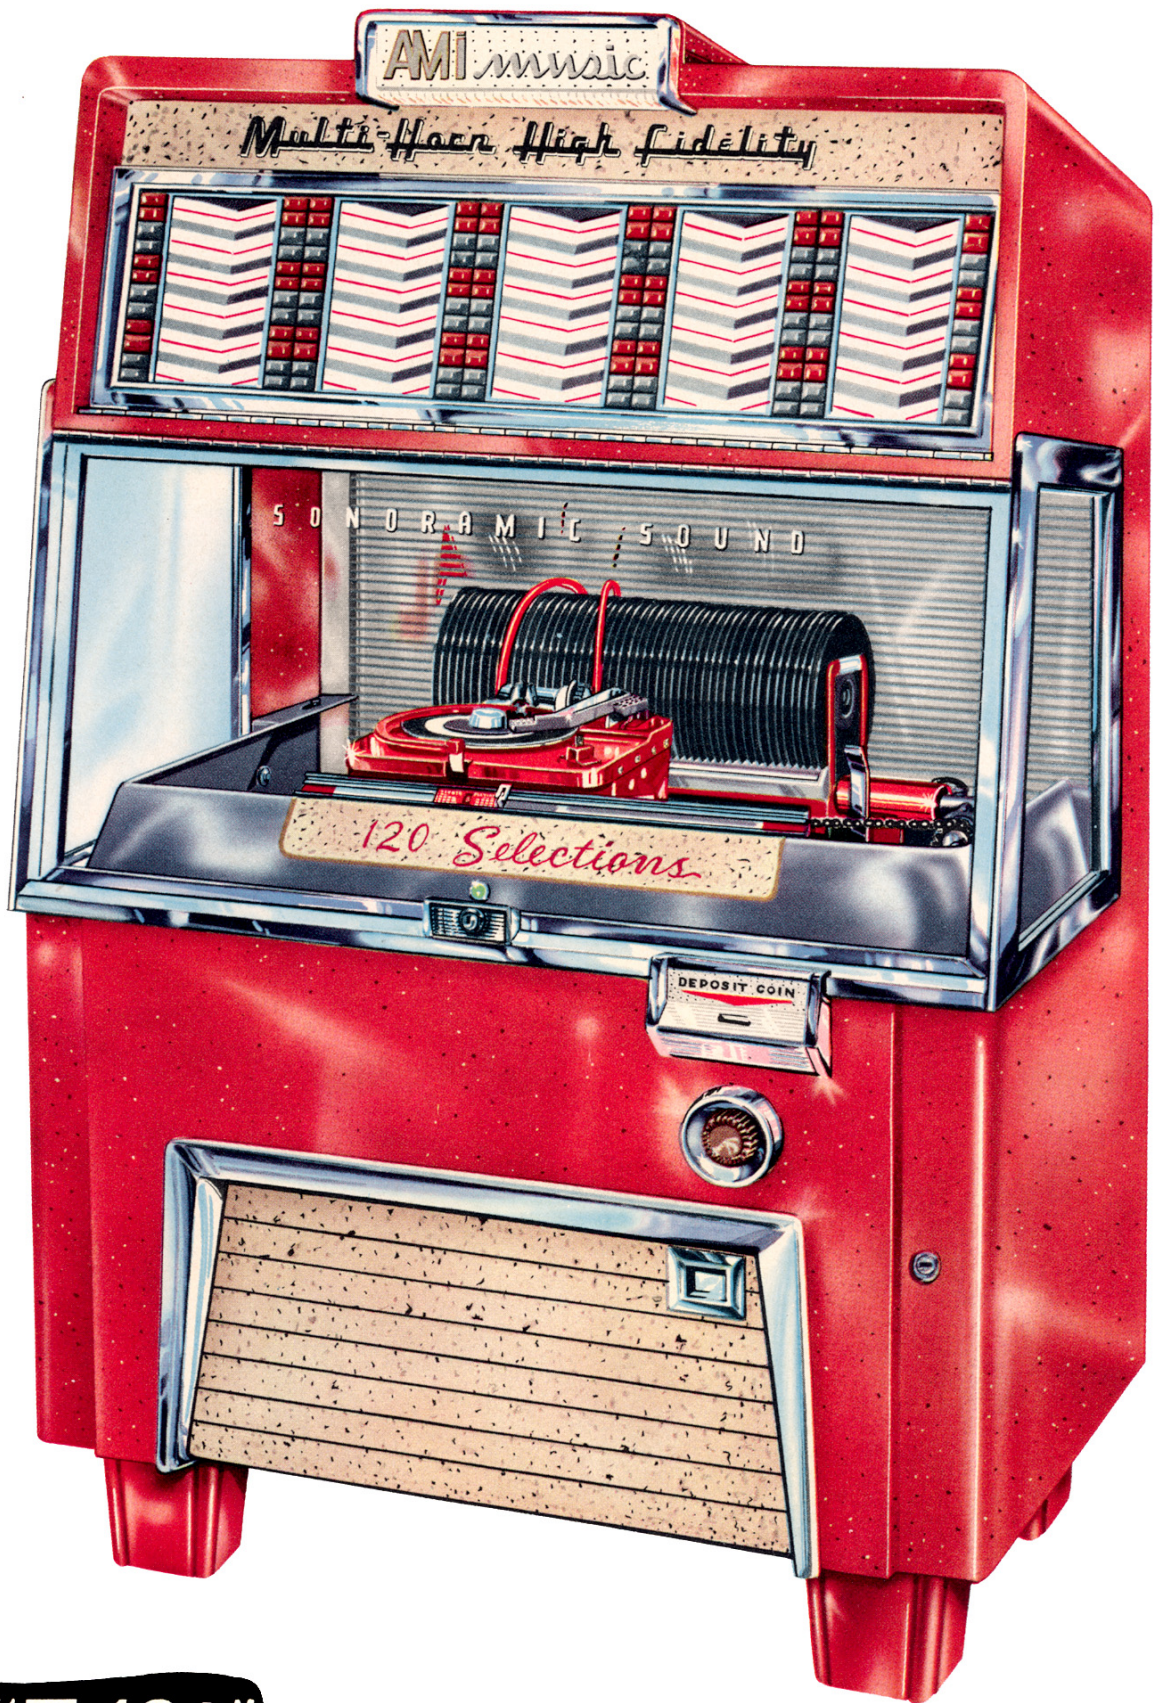

HERE NOW!

Sonoramic

SOUND

*A Truly Significant Development
in Commercial Music*

by **AMi** Incorporated

THE NEW
AMI MODEL "F"
WITH
Multi-Horn
FULL RANGE
HIGH FIDELITY

Here is the ultimate in *true* high fidelity instruments in a custom quality cabinet of contemporary distinction. Exciting to see, a thrilling new experience to hear.

The magnificent reproduction of "SONORAMIC SOUND" surrounds the listener with superlative music at every volume level, anywhere in the room. Your most discriminating patrons enjoy the FULL RANGE beauty of AMI "multi-horn high fidelity" that brings them *all* the living realism of the actual performance. The costly exponential horns, concealed within the cabinet, respond in perfect balance even under unfavorable acoustic conditions.

Truly a great musical instrument, the new AMI Model "F" juke box is, nevertheless, essentially a *business machine*. It gives every location an added source of substantial profits by meeting the fast-growing demand for true high fidelity music with an eye-appealing cabinet of distinguished good taste.

HEAR *Sonoramic Sound* ON THE

AMi "F-120" Programmed for Every Taste with 120 Selections

NEW
MIRACLE-FINISH
IN
DECORATOR
COLORS

The **AMI** model **"F-40"**

The **AMI** model **"F-80"**

The Model "F-40" plays 40 selections on 78 rpm records. All the high style contemporary design of the "F" line. Features same SONORAMIC SOUND and multi-horn high fidelity throughout the FULL RANGE. Striking miracle finish in smart decorator colors is practically impervious to wear and abrasion.