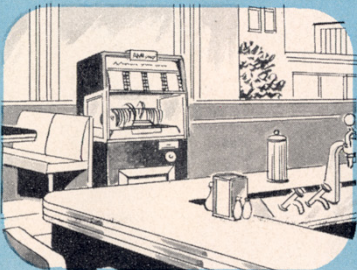

ICE CREAM PARLORS

You'll find the true test of true high fidelity in the enthusiastic response of the teen age crowd. Young folks know music. They boost business for the store that brings favorite bands and artists into their happy centers of activity with AMI's exclusive SONORAMIC SOUND.

DINERS

Music, beautifully reproduced by AMI's exclusive SONORAMIC SOUND, heightens the pleasure of dining out. Checks grow larger as customers eat and enjoy their food with true high fidelity music as a pleasant aid to appetite and digestion.