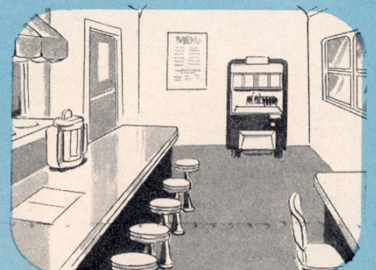

Meets the Needs of Every Location

Every Feature Essential to HIGH FIDELITY Reproduction

AMI's exclusive multiple horn system, together with its precisely balanced high fidelity components, gives perfect response over the entire audible range. You hear everything from 40 to 15,000 cps. Every rounded tone and overtone is reproduced with unmatched brilliance, depth and color—exactly as it was played. There is no *electronic exaggeration* in Model "F" FULL RANGE reproduction.

FOLDED BASS HORN

The folded bass horn of the Model "F" is more than the equivalent of nine 12-inch speakers! Like the giant pipes of an organ, it brings out the lowest lows with unparalleled fidelity to the original, yet completely eliminates juke box "boom"—as speakers alone can never do.

FEATHERWEIGHT TONE ARM

Extremely light but rigid, the new die cast high fidelity tone arm exerts only gentle, unvarying gravity pressure on the record. Uses the famous General Electric variable reluctance cartridge, the standard of comparison for high fidelity cartridges, with a single instant-change stylus.

HIGH OUTPUT AMPLIFIER

Acoustical output of AMI's FULL RANGE amplifier (with a signal well beyond 20 to 25,000 cps.) equals 50 watts with ordinary speakers. Designed for true high fidelity. Only six tubes, including pre-amp circuits with ruggedized tubes in early amplification stages.

EAR-LEVEL TREBLE HORN

Unlike the bass, upper register reproduction is best obtained from a minute driver (speaker) like the 1-inch unit in AMI's flared treble horn. Located at ear level, there is no tonal muffling from furniture, rugs or drapes that obstruct low placed high frequency speakers.

TRANSCRIPTION TURNTABLE

AMI's turntable runs with the measured precision of expensive studio equipment. No WOWS, RUMBLE or FLUTTER found in ordinary turntables or unusual methods of record suspension or play.

DEPENDABLE MECHANISM

Stout heart of the Model "F" is the famed AMI multi-selection mechanism. Already world renowned for faultless performance, its many advancements and improvements make it the ideal mechanism for true high fidelity reproduction.

... TRUE HIGH FIDELITY ... *Sonoramic Sound*