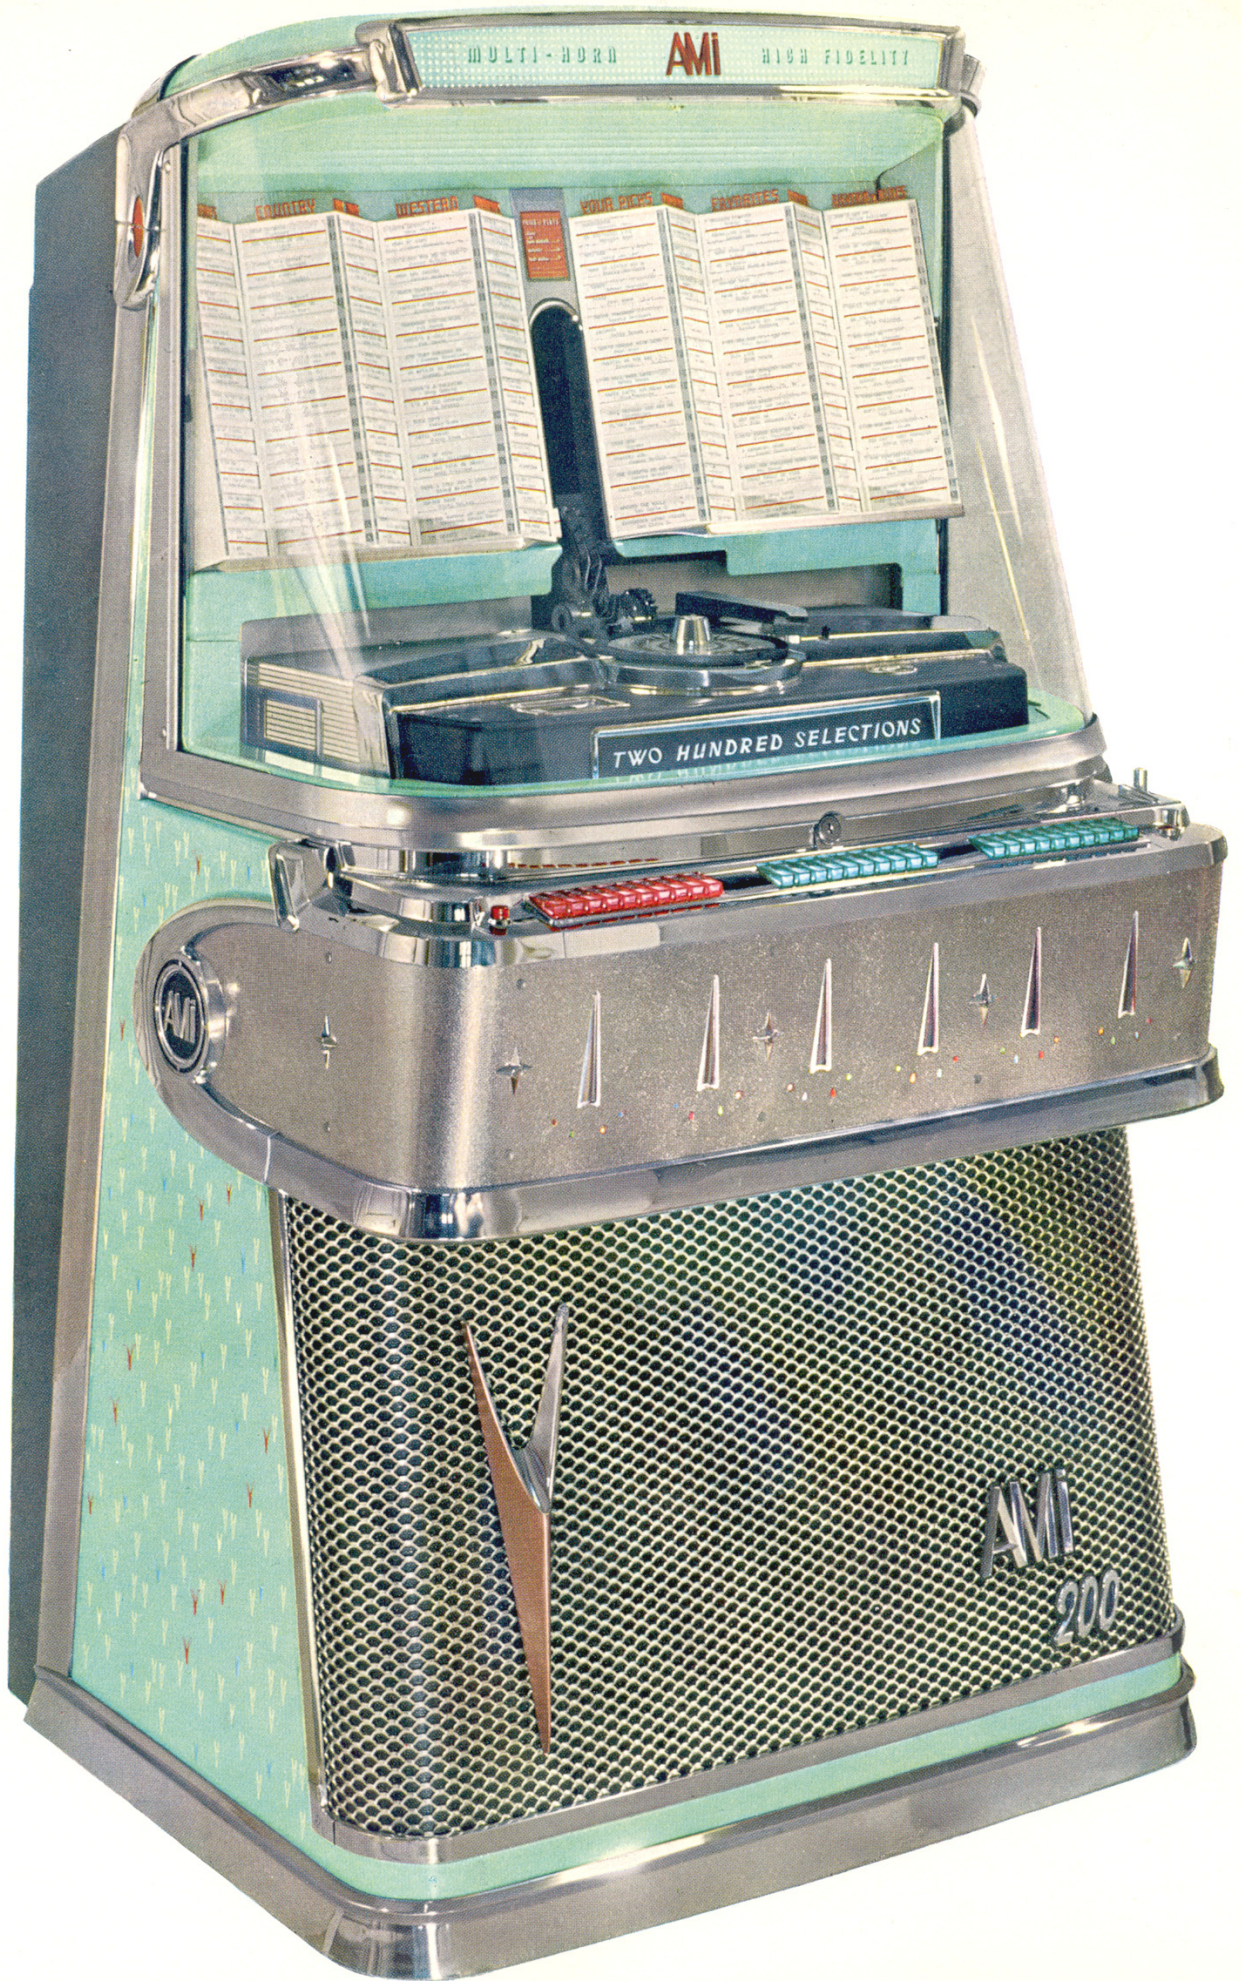

MULTI-HORN AMI HIGH FIDELITY

COUNTRY WESTERN YOUR PICKS FAVORITES HARD TO FIND

TWO HUNDRED SELECTIONS

AMI

AMI
200