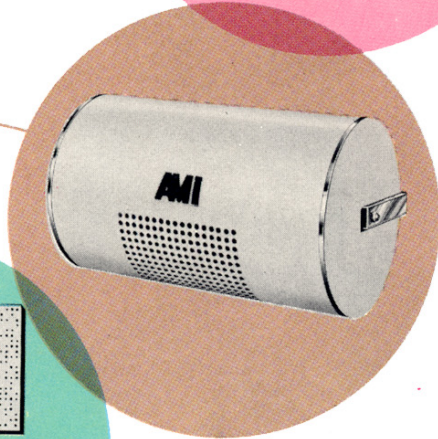

33" wide, 28" deep, 5' high.

THE NEW **AMI** MODEL **K** REIGNS SUPREME WITH GOLDEN VALUE FEATURES

AMi
 AUXILIARY
 EQUIPMENT
 HELPS EARN

MORE PLAY
 ON ANY
 LOCATION

AMi HIDEAWAY UNIT

For locations that just can't accommodate a jukebox. Fits into any out-of-the-way space, and offers full 200 selections in either monophonic or stereo.

AMi WALL BOX

Use with the hideaway unit or jukebox to promote extra play from remote table and booth locations. 200 selection capacity; choice of 4-coin or 3-coin rejectors.

AMi BAR GRIP

Use for attaching wall box to bar or counter top. Attaching clamps will not mar surfaces. Highly polished finish.

New AMi WALL SPEAKER

Compact, easy to mount on walls, columns, or in corners. New cylindrical baffle design produces full, rich sound with wide angle dispersion.

New AMi CEILING SPEAKER

8 inch extended range speaker is available with choice of three grilles: 12" sq. with random perforations, 12" sq. with uniform perforations, and round flush mount for ceiling construction other than acoustical tile.

AMi REMOTE VOLUME CONTROL

Convenient volume and cancel control in compact new design. Deep brown finish with chrome volume knob.