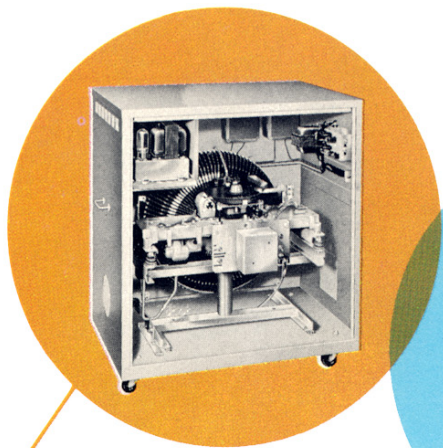

33" wide, 28" deep, 5' high.

THE NEW **AMI** MODEL **K** REIGNS SUPREME WITH GOLDEN VALUE FEATURES

AMi
 AUXILIARY
 EQUIPMENT
 HELPS EARN

MORE PLAY
 ON ANY
 LOCATION

AMi HIDEAWAY UNIT

For locations that just can't accommodate a jukebox. Fits into any out-of-the-way space, and offers full 200 selections in either monophonic or stereo.

AMi WALL BOX

Use with the hideaway unit or jukebox to promote extra play from remote table and booth locations. 200 selection capacity; choice of 4-coin or 3-coin rejectors.

AMi BAR GRIP

Use for attaching wall box to bar or counter top. Attaching clamps will not mar surfaces. Highly polished finish.

New AMi WALL SPEAKER

Compact, easy to mount on walls, columns, or in corners. New cylindrical baffle design produces full, rich sound with wide angle dispersion.

New AMi CEILING SPEAKER

8 inch extended range speaker is available with choice of three grilles: 12" sq. with random perforations, 12" sq. with uniform perforations, and round flush mount for ceiling construction other than acoustical tile.