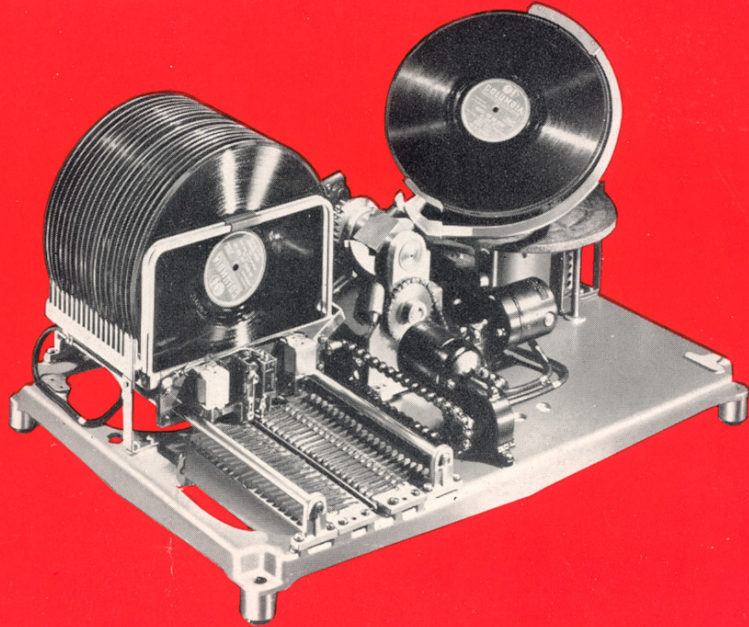

FAMED **AMI** QUALITY

AMI

MODEL "A"

MODEL "B"

Stepper for wall box hook-ups easily placed on bottom shelf and plugged in.

Replaceable grille louvers can be moved and inserted without dismantling grille.

The dependability of the AMI record changing mechanism is basic—universally acclaimed! Its performance over the years proves to all music operators there is more profit, more financial security in running AMI's than any other make. Those sterling performers, Model "A" and Model "B" are today delivering the goods in tens of thousands of locations. Regardless of age, they play and work as if they had just been shipped from the factory this week. And should anyone want to sell them, they command a premium! AMI music is the foundation of operating success; you not only bank big operating profits, you save the greatest part of your first investment. 40 years of music know-how are behind the "C". Size: $66\frac{1}{2}$ high x $33\frac{3}{16}$ wide x $24\frac{5}{8}$ deep. Shipping weight: 328 lbs. net 253 lbs.