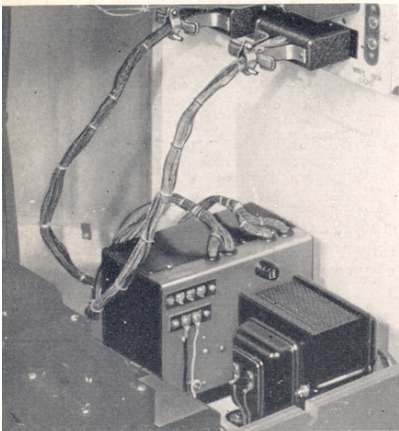

FAMED **AMI** QUALITY

AMI

MODEL "A"

MODEL "B"

Stepper for wall box hook-ups easily placed on bottom shelf and plugged in.

Replaceable grille louvers can be moved and inserted without dismantling grille.

The dependability of the AMI record changing mechanism is basic—universally acclaimed! Its performance over the years proves to all music operators there is more profit, more financial security in running AMI's than any other make. Those sterling performers, Model "A" and Model "B" are today delivering the goods in tens of thousands of locations. Regardless of age, they play and work as if they had just been shipped from the factory this week. And should anyone want to sell them, they command a premium! AMI music is the foundation of operating success; you not only bank big operating profits, you save the greatest part of your first investment. 40 years of music know-how are behind the "C". Size: $66\frac{1}{2}$ high x $33\frac{3}{16}$ wide x $24\frac{5}{8}$ deep. Shipping weight: 328 lbs. net 253 lbs.