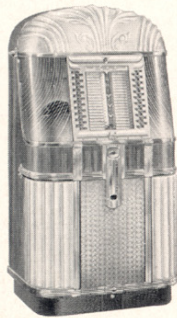

FAMED **AMI** QUALITY

AMI

MODEL "A"

MODEL "B"

Stepper for wall box hook-ups easily placed on bottom shelf and plugged in.

Replaceable grille louvers can be moved and inserted without dismantling grille.

The dependability of the AMI record changing mechanism is basic—universally acclaimed! Its performance over the years proves to all music operators there is more profit, more financial security in running AMI's than any other make. Those sterling performers, Model "A" and Model "B" are today delivering the goods in tens of thousands of locations. Regardless of age, they play and work as if they had just been shipped from the factory this week. And should anyone want to sell them, they command a premium! AMI music is the foundation of operating success; you not only bank big operating profits, you save the greatest part of your first investment. 40 years of music know-how are behind the "C". Size: $66\frac{1}{2}$ high x $33\frac{3}{16}$ wide x $24\frac{5}{8}$ deep. Shipping weight: 328 lbs. net 253 lbs.