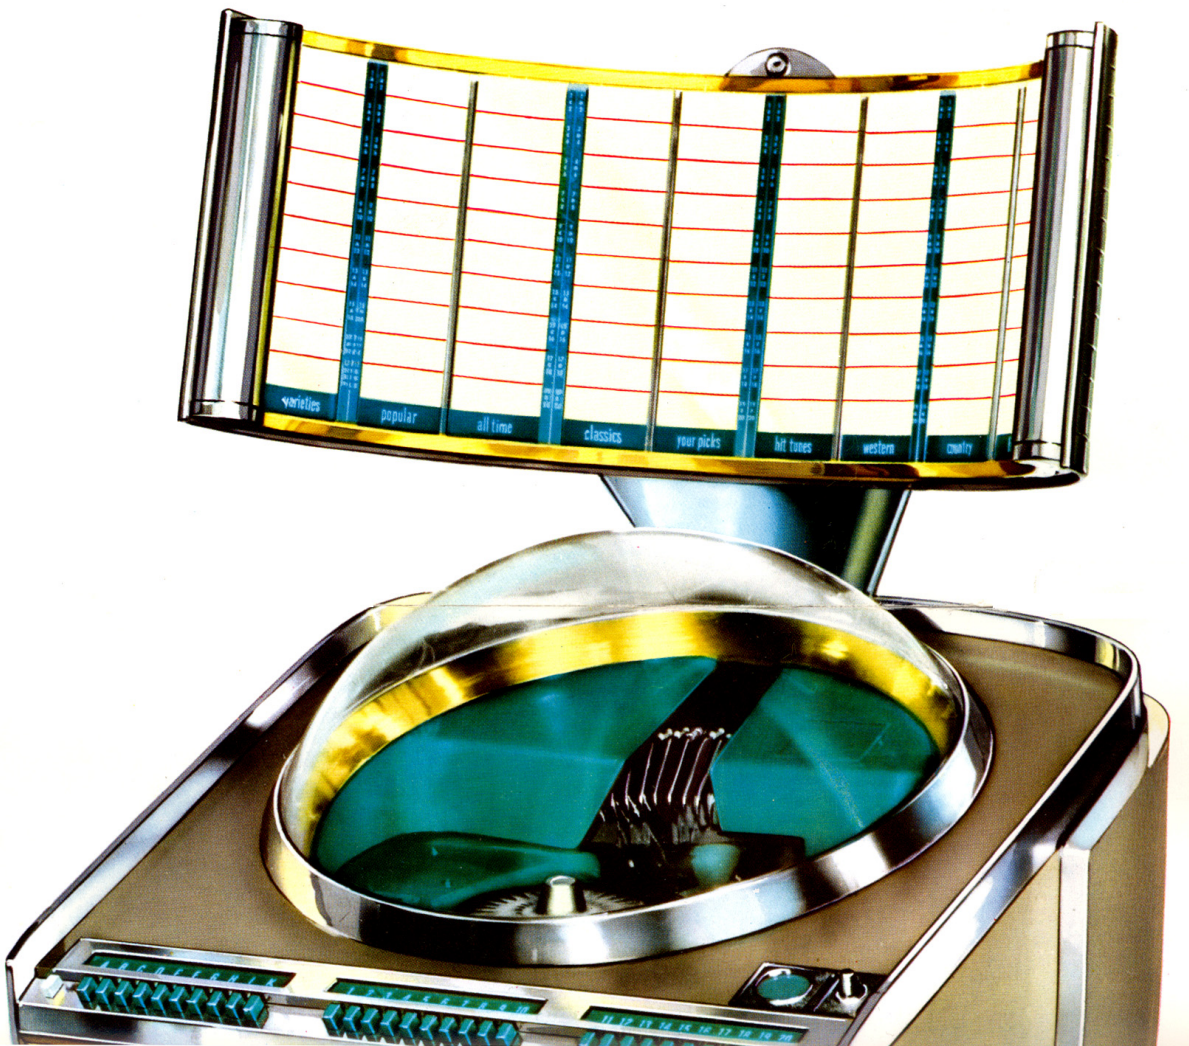

Introducing
the music
world's

newest
brightest

star...by

AMi

the
COMPACT
Continental
 by
AMi

200 selections . . . lightning fast, pushbutton play . . . choice of monaural or exclusive 3-channel stereo. Size 28 $\frac{1}{4}$ " deep, 65" high,

AMI auxiliaries

AMI WALL BOX—Promotes extra play from remote table, booth or counter locations. 200 selections. Choice of 3 or 4 coin rejectors.

AMI BAR GRIP—Attaches wall box to counter top or bar with non-marring clamps. Highly polished finish on all sides.

AMI WALL SPEAKER—Mounts vertically or horizontally, rotates 360° for complete directional control. Cylindrical baffle produces rich sound with wide angle dispersion.

AMI DECORATOR SPEAKER—Compact wall speaker in smart walnut cabinet. Also available with remote volume control.

AMI CEILING SPEAKER—8-inch extended-range speaker is available with choice of 3 grilles: 12" sq. with random perforations, 12" sq. with uniform perforations, and round, flush mount.

AMI REMOTE VOLUME CONTROLS—Volume can be raised or lowered, any selection cancelled, from a distance, with these compact units. Smartly styled in deep brown and chrome.