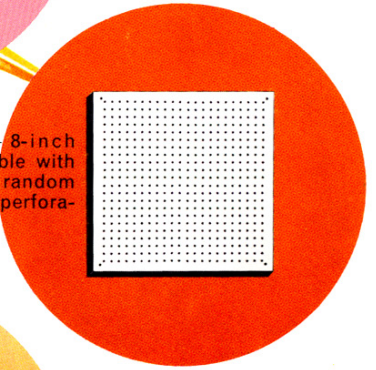

AMI REMOTE VOLUME CONTROLS—Volume can be raised or lowered, any selection cancelled, from a distance, with these compact units. Smartly styled in deep brown and chrome.