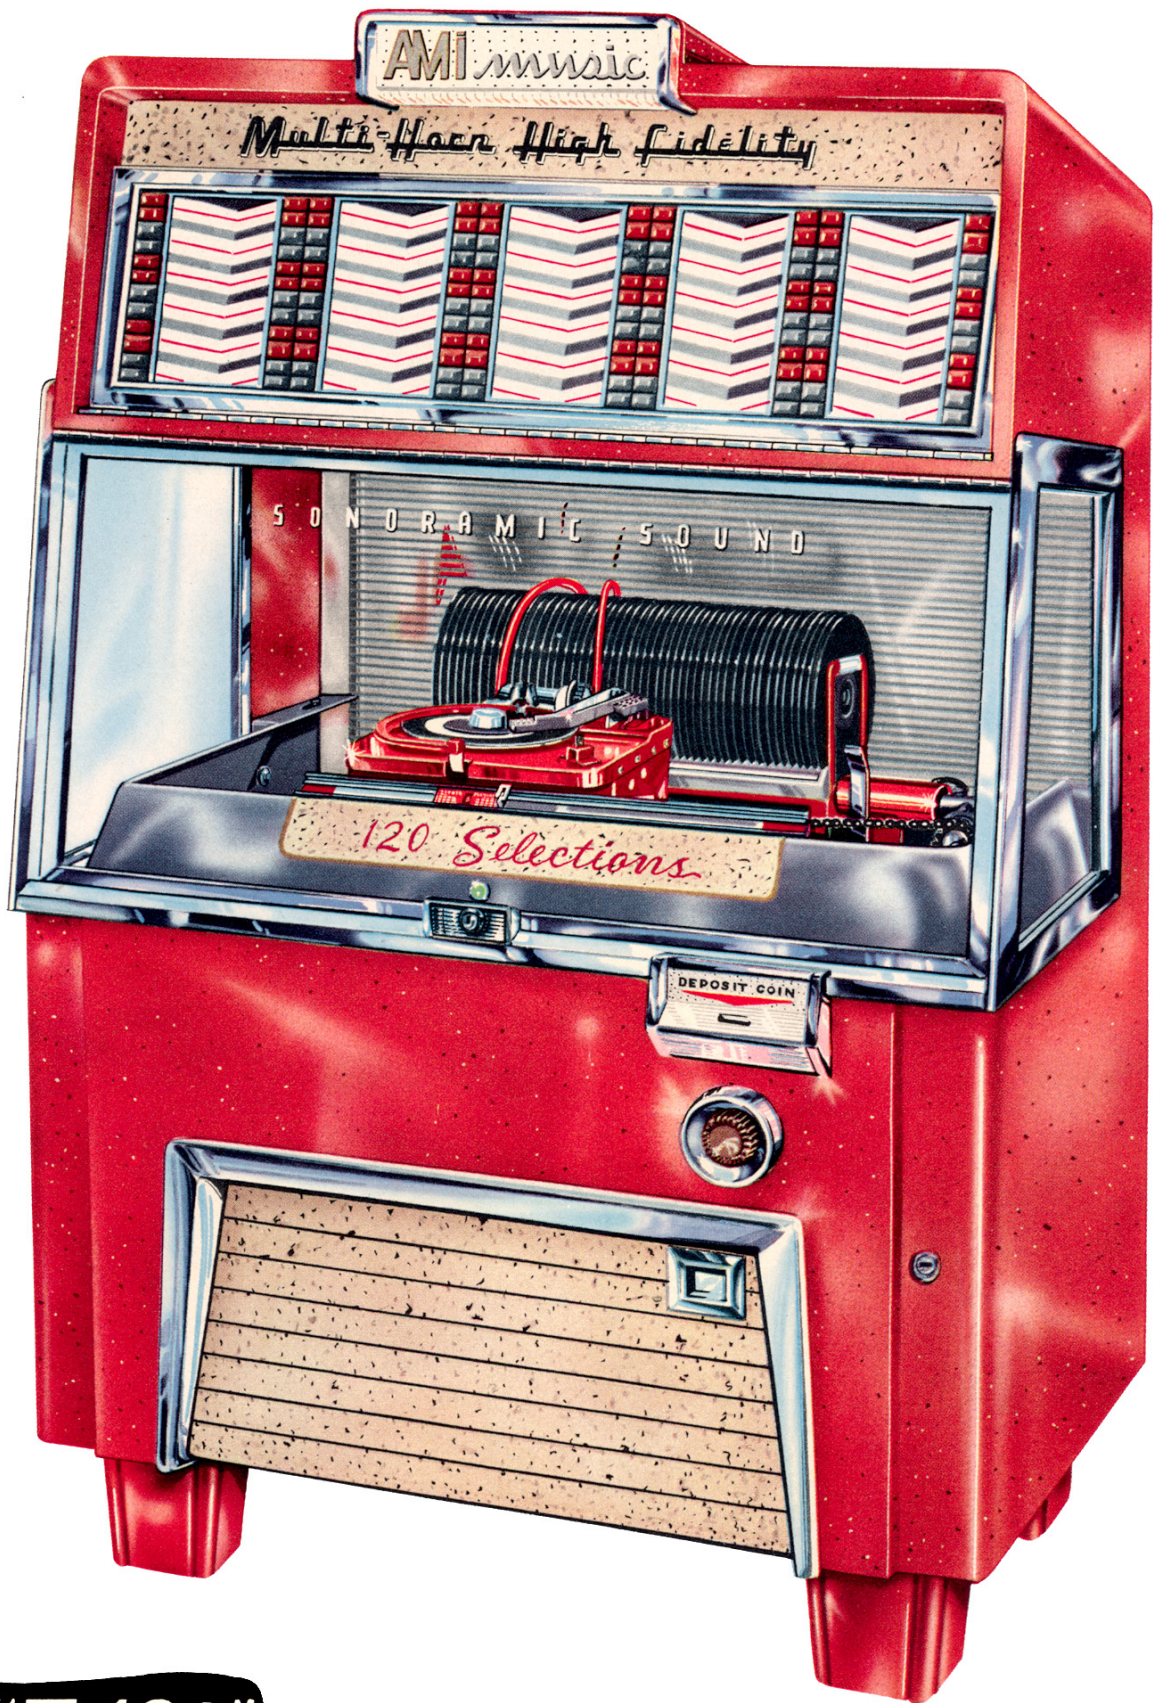

AMi "F-120" Programmed for Every Taste with 120 Selections