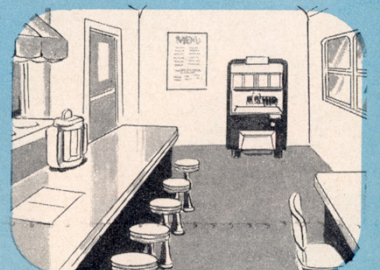

Meets the Needs of Every Location

Every Feature Essential to HIGH FIDELITY Reproduction

AMI's exclusive multiple horn system, together with its precisely balanced high fidelity components, gives perfect response over the entire audible range. You hear everything from 40 to 15,000 cps. Every rounded tone and overtone is reproduced with unmatched brilliance, depth and color—exactly as it was played. There is no *electronic exaggeration* in Model "F" FULL RANGE reproduction.

FOLDED BASS HORN

The folded bass horn of the Model "F" is more than the equivalent of nine 12-inch speakers! Like the giant pipes of an organ, it brings out the lowest lows with unparalleled fidelity to the original, yet completely eliminates juke box "boom"—as speakers alone can never do.

FEATHERWEIGHT TONE ARM

Extremely light but rigid, the new die cast high fidelity tone arm exerts only gentle, unvarying gravity pressure on the record. Uses the famous General Electric variable reluctance cartridge, the standard of comparison for high fidelity cartridges, with a single instant-change stylus.

HIGH OUTPUT AMPLIFIER

Acoustical output of AMI's FULL RANGE amplifier (with a signal well beyond 20 to 25,000 cps.) equals 50 watts with ordinary speakers. Designed for true high fidelity. Only six tubes, including pre-amp circuits with ruggedized tubes in early amplification stages.

EAR-LEVEL TREBLE HORN

Unlike the bass, upper register reproduction is best obtained from a minute driver (speaker) like the 1-inch unit in AMI's flared treble horn. Located at ear level, there is no tonal muffling from furniture, rugs or drapes that obstruct low placed high frequency speakers.

TRANSCRIPTION TURNTABLE

AMI's turntable runs with the measured precision of expensive studio equipment. No WOVES, RUMBLE or FLUTTER found in ordinary turntables or unusual methods of record suspension or play.

DEPENDABLE MECHANISM

Stout heart of the Model "F" is the famed AMI multi-selection mechanism. Already world renowned for faultless performance, its many advancements and improvements make it the ideal mechanism for true high fidelity reproduction.

... TRUE HIGH FIDELITY ... *Sonoramic Sound*