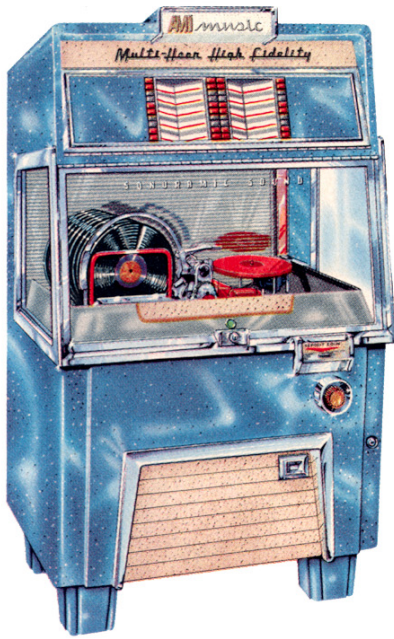

The **AMI** model **"F-40"**

NEW
MIRACLE-FINISH
IN
DECORATOR
COLORS