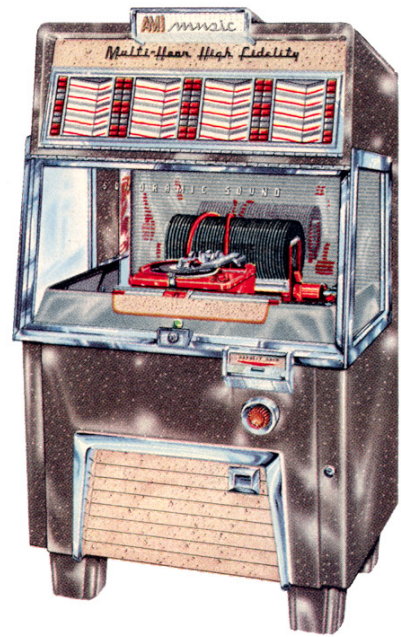

The **AMI** model **"F-80"**