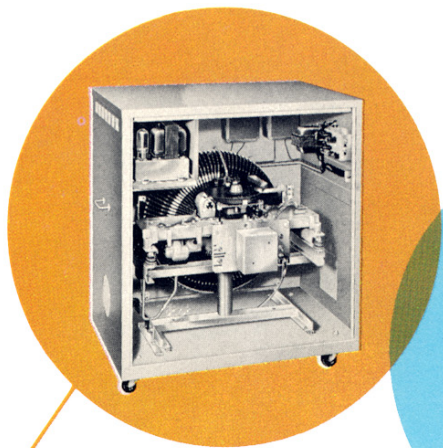

33" wide, 28" deep, 5' high.

THE NEW **AMI** MODEL **K** REIGNS SUPREME WITH GOLDEN VALUE FEATURES

AMi  
 AUXILIARY  
 EQUIPMENT  
 HELPS EARN

MORE PLAY  
 ON ANY  
 LOCATION

**AMi HIDEAWAY UNIT**

For locations that just can't accommodate a jukebox. Fits into any out-of-the-way space, and offers full 200 selections in either monophonic or stereo.

**AMi WALL BOX**

Use with the hideaway unit or jukebox to promote extra play from remote table and booth locations. 200 selection capacity; choice of 4-coin or 3-coin rejectors.

**AMi BAR GRIP**

Use for attaching wall box to bar or counter top. Attaching clamps will not mar surfaces. Highly polished finish.

**New AMi WALL SPEAKER**

Compact, easy to mount on walls, columns, or in corners. New cylindrical baffle design produces full, rich sound with wide angle dispersion.

**New AMi CEILING SPEAKER**

8 inch extended range speaker is available with choice of three grilles: 12" sq. with random perforations, 12" sq. with uniform perforations, and round flush mount for ceiling construction other than acoustical tile.