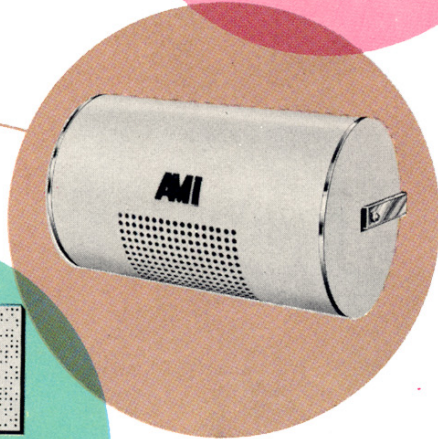

33" wide, 28" deep, 5' high.

THE NEW **AMI** MODEL **K** REIGNS SUPREME WITH GOLDEN VALUE FEATURES

AMi  
 AUXILIARY  
 EQUIPMENT  
 HELPS EARN

MORE PLAY  
 ON ANY  
 LOCATION

**AMi HIDEAWAY UNIT**

For locations that just can't accommodate a jukebox. Fits into any out-of-the-way space, and offers full 200 selections in either monophonic or stereo.

**AMi WALL BOX**

Use with the hideaway unit or jukebox to promote extra play from remote table and booth locations. 200 selection capacity; choice of 4-coin or 3-coin rejectors.

**AMi BAR GRIP**

Use for attaching wall box to bar or counter top. Attaching clamps will not mar surfaces. Highly polished finish.

**New AMi WALL SPEAKER**

Compact, easy to mount on walls, columns, or in corners. New cylindrical baffle design produces full, rich sound with wide angle dispersion.

**New AMi CEILING SPEAKER**

8 inch extended range speaker is available with choice of three grilles: 12" sq. with random perforations, 12" sq. with uniform perforations, and round flush mount for ceiling construction other than acoustical tile.