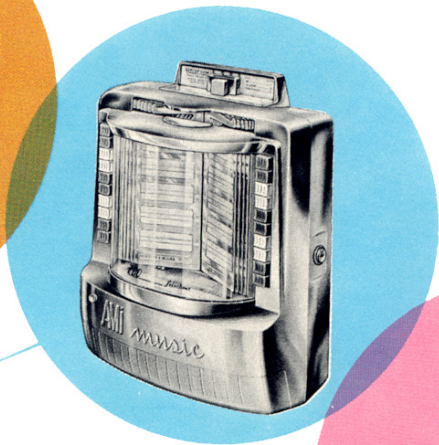

33" wide, 28" deep, 5' high.

THE NEW **AMI** MODEL **K** REIGNS SUPREME WITH GOLDEN VALUE FEATURES

AMi  
 AUXILIARY  
 EQUIPMENT  
 HELPS EARN

MORE PLAY  
 ON ANY  
 LOCATION

**AMi HIDEAWAY UNIT**

For locations that just can't accommodate a jukebox. Fits into any out-of-the-way space, and offers full 200 selections in either monophonic or stereo.

**AMi WALL BOX**

Use with the hideaway unit or jukebox to promote extra play from remote table and booth locations. 200 selection capacity; choice of 4-coin or 3-coin rejectors.

**AMi BAR GRIP**

Use for attaching wall box to bar or counter top. Attaching clamps will not mar surfaces. Highly polished finish.

**New AMi WALL SPEAKER**

Compact, easy to mount on walls, columns, or in corners. New cylindrical baffle design produces full, rich sound with wide angle dispersion.

**New AMi CEILING SPEAKER**

8 inch extended range speaker is available with choice of three grilles: 12" sq. with random perforations, 12" sq. with uniform perforations, and round flush mount for ceiling construction other than acoustical tile.