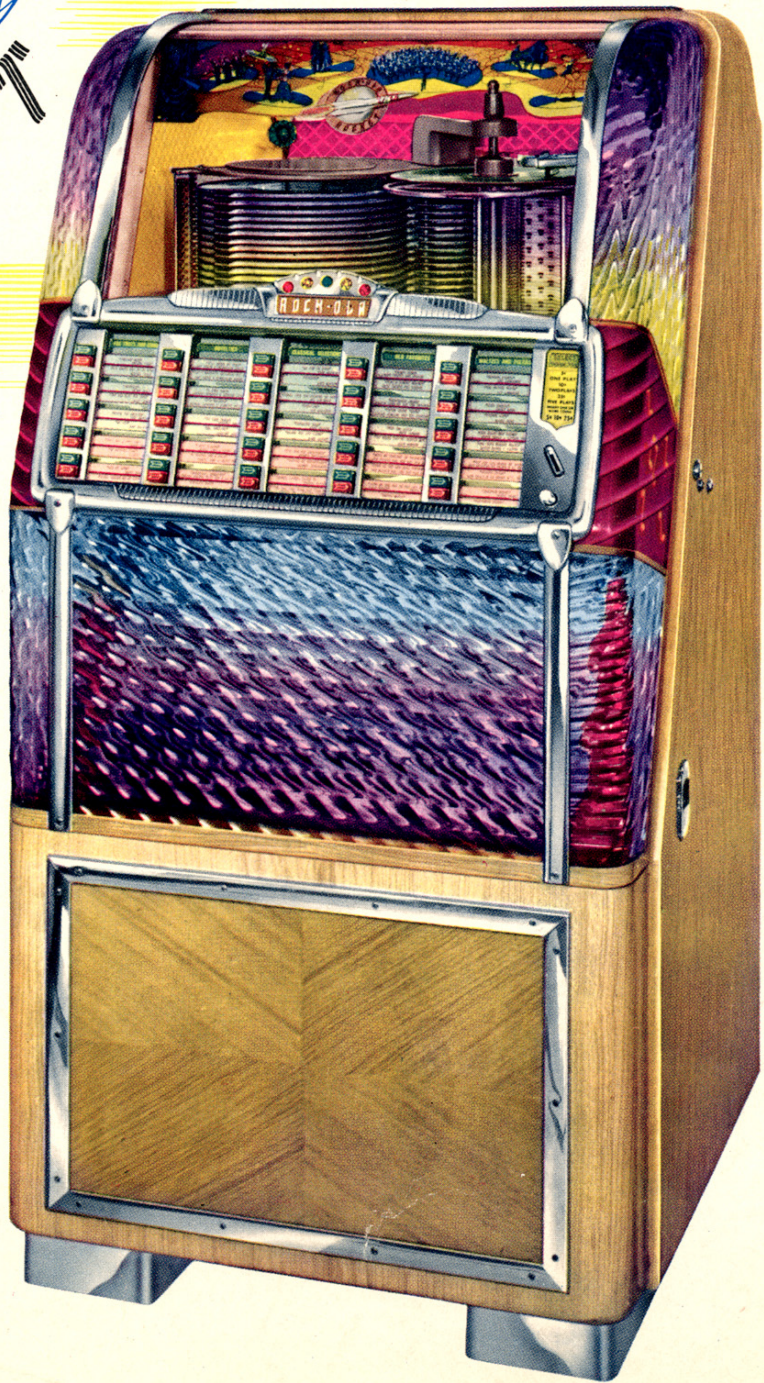

ZOOMING TO NEW HEIGHTS OF PERFORMANCE, BRILLIANCE, DEPENDABILITY AND PROFITS!

ROCK-O-LA ROCKET

Model No. 1432

TURN PAGE FOR SPECIFICATIONS