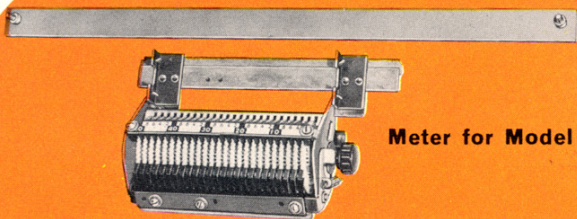

POPULARITY METERS

Meter for Model 1442

At a glance, you can tell the popularity of any one or all of the selections. All are in full view. All are easy to read for best programming. Simple to reset ALL selections with the twist of ONE convenient knob.