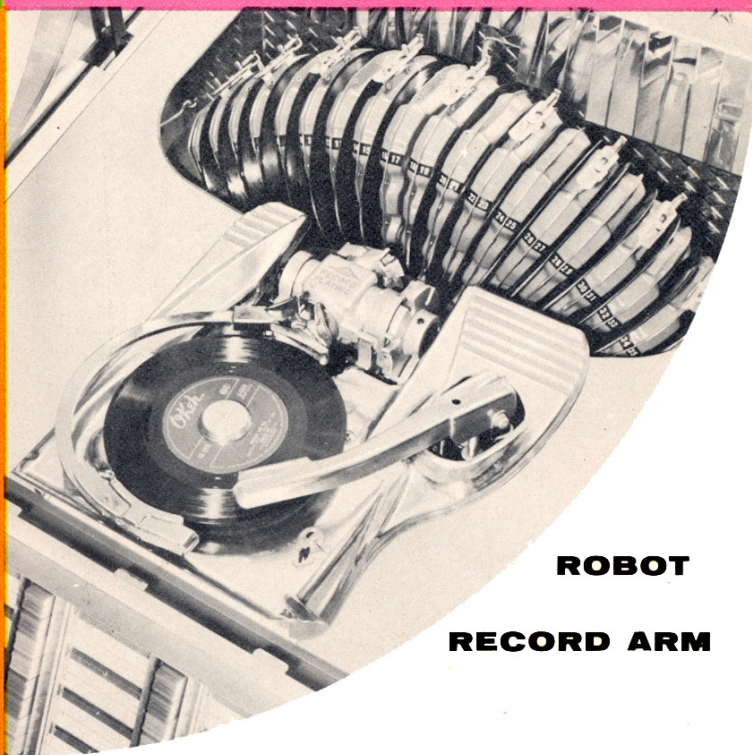

# *..acclaimed* by locations everywhere

The heart of Rock-Ola phonographs tested and proven by years of use and millions of plays.

the proven  
**ROCK-OLA**  
revolutionary  
revolving record  
mechanism

Heart of the Model 1446—120 selections.

Heart of the Model 1442—50 selections.

Same basic heart as the proven 120 selection revolving, record drum. Delivery of records is fast, positive and trouble-free.