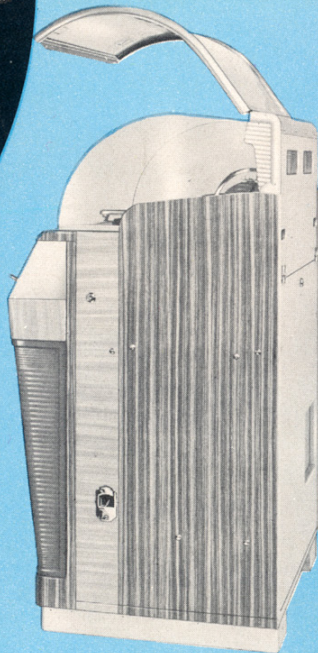

Clean high notes from the big heavy cast rectangular horn loaded compression driver unit.

Changing records on Rock-Ola phonographs is the easiest you ever saw. Just lift the dome to the desired height—Three-way safety catch holds it in place. Engineered for full access to records or needles without moving machine away from the wall.