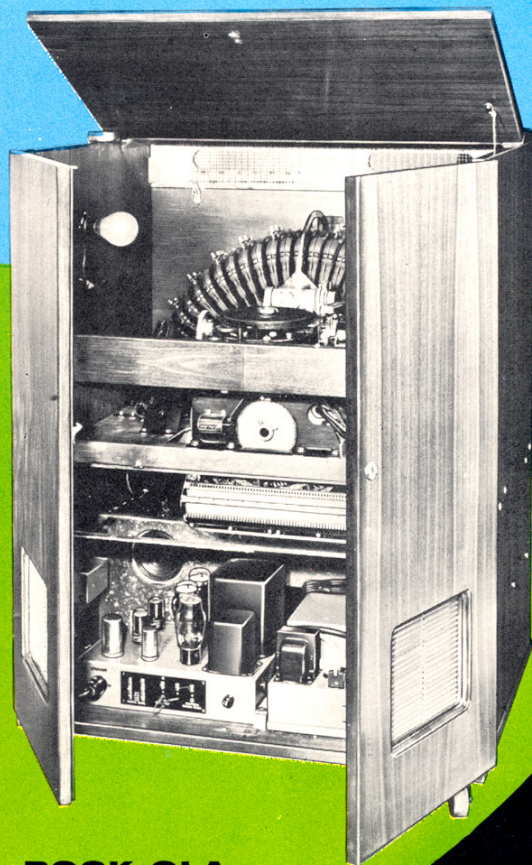

ROCK-OLA PLAYMASTER

Outstanding limed walnut finished cabinet housing the dependable 120 selection

Rock-Ola mechanism. A beautiful piece of furniture that can be shown anywhere. Compact enough to tuck away under a counter, under the stairs or anywhere where space is at a premium.

Height 42 inches. Width 30 1/2 inches. Depth 23 inches.

SUPER-TONETTE SPEAKER

Outstanding reproduction from 8" permanent magnet location-tested speaker complete with volume control.