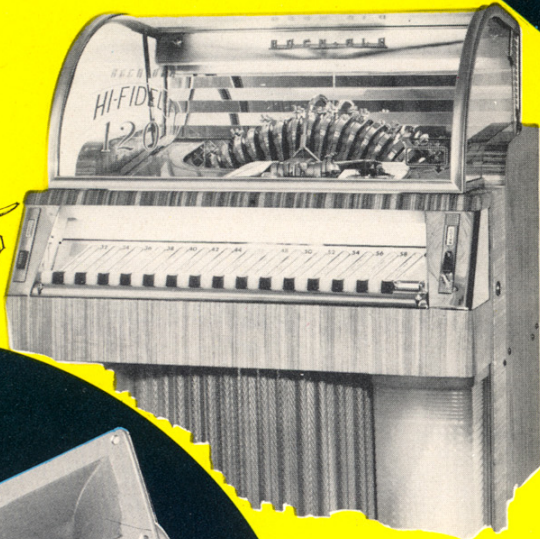

Eye-Right Height with ONE button selection. Program on both machines just right for small or tall.

with **ROCK-OLA** Hi-Fidelity

rounded sound

Now, here at last is full range tone brought out by a scientifically balanced team. Working together—the compression driven unit and the matched speaker gives you true Hi-Fidelity.