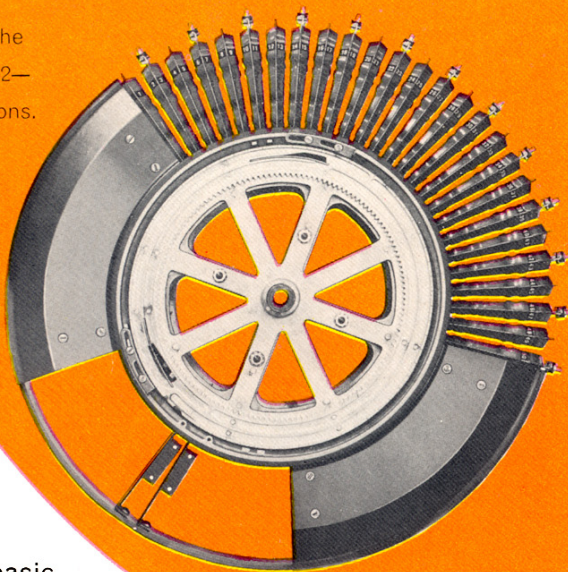

# *..acclaimed* by locations everywhere

The heart of Rock-Ola phonographs tested and proven by years of use and millions of plays.

the proven  
**ROCK-OLA**  
revolutionary  
revolving record  
mechanism

Heart of the Model 1446—120 selections.

Heart of the Model 1442—50 selections.

Same basic heart as the proven 120 selection revolving, record drum. Delivery of records is fast, positive and trouble-free.