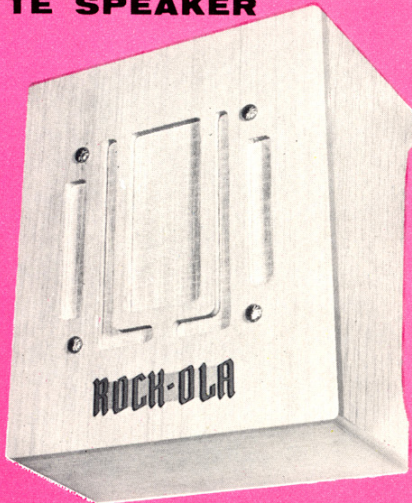

Blond or mahogany finish.

Height 11 inches
Width 9 3/4 inches
Depth 5 3/4 inches

Locations
everywhere have found

increased interest and increased profit with the addition of Rock-Ola accessories. You, too, can get this "plus" business by installing this additional, dependable equipment.