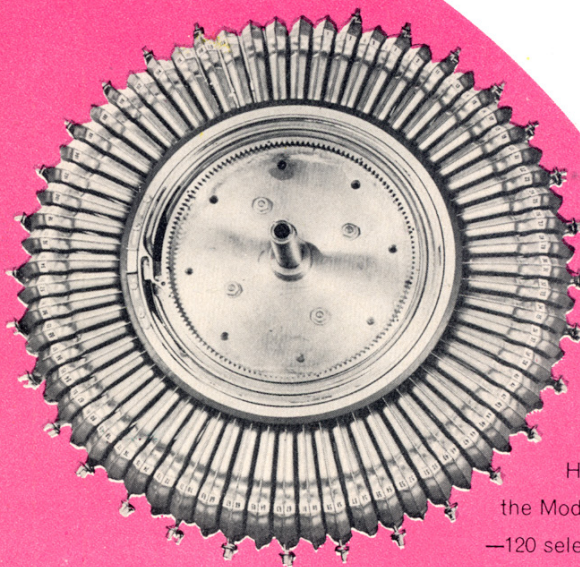

..acclaimed by locations everywhere

The heart of Rock-Ola phonographs tested and proven by years of use and millions of plays.

the proven
ROCK-OLA
revolutionary
revolving record
mechanism