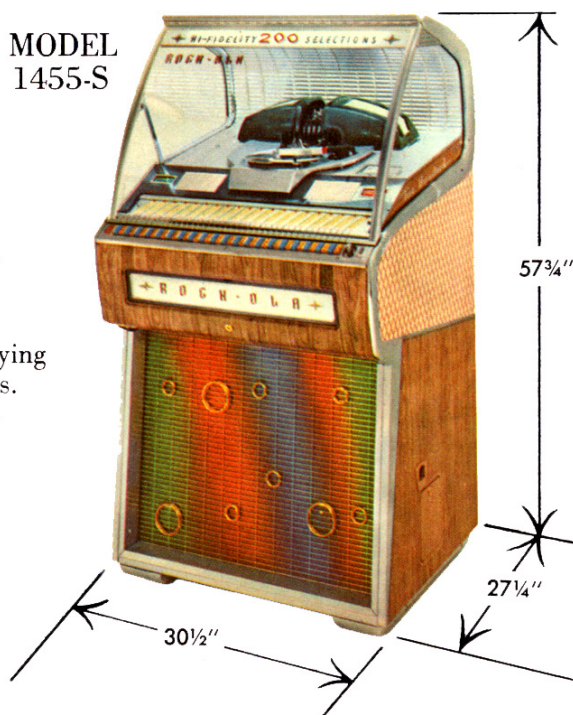

HINGED RECORD DRESS CAP
Permits instant access to records. Of sturdy construction finished in rich ebony inlaid with gold mesh.

CLEAR VIEW POPULARITY REGISTER

Simplified, sturdy construction. Easy to read and reset.

**ONE PIECE, DIE CAST TURN-
TABLE with SELF LUBRICATING
BEARING and 4 POLE MOTOR**
Smoother operation, minimum maintenance.

SIMPLE 3 WIRE REMOTE RECEIVER

MICRO-CONTROLLED SELECTOR

New — Improved — Simplified. A single switch eliminates 200 separate controls.

*MOST VERSATILE DUAL CREDIT SYSTEM

A practical, fool-proof dual credit system for "job tailored" programing and music merchandising. Permits record pricing to assure maximum earnings

*Available only on Model 1455-D.

SMALLEST, MOST COMPACT

OF ALL 200 SELECTION PHONOGRAPHS

Fits Anywhere. Eliminates Problems with Modern Interiors,
Narrow Doorways, Limited Wall-space.

50, 120 and 200 Selections

"A ROCK-OLA for every location"

The ROCK-OLA MANUFACTURING CORPORATION
800 NORTH KEDZIE AVENUE • • CHICAGO 51, ILLINOIS