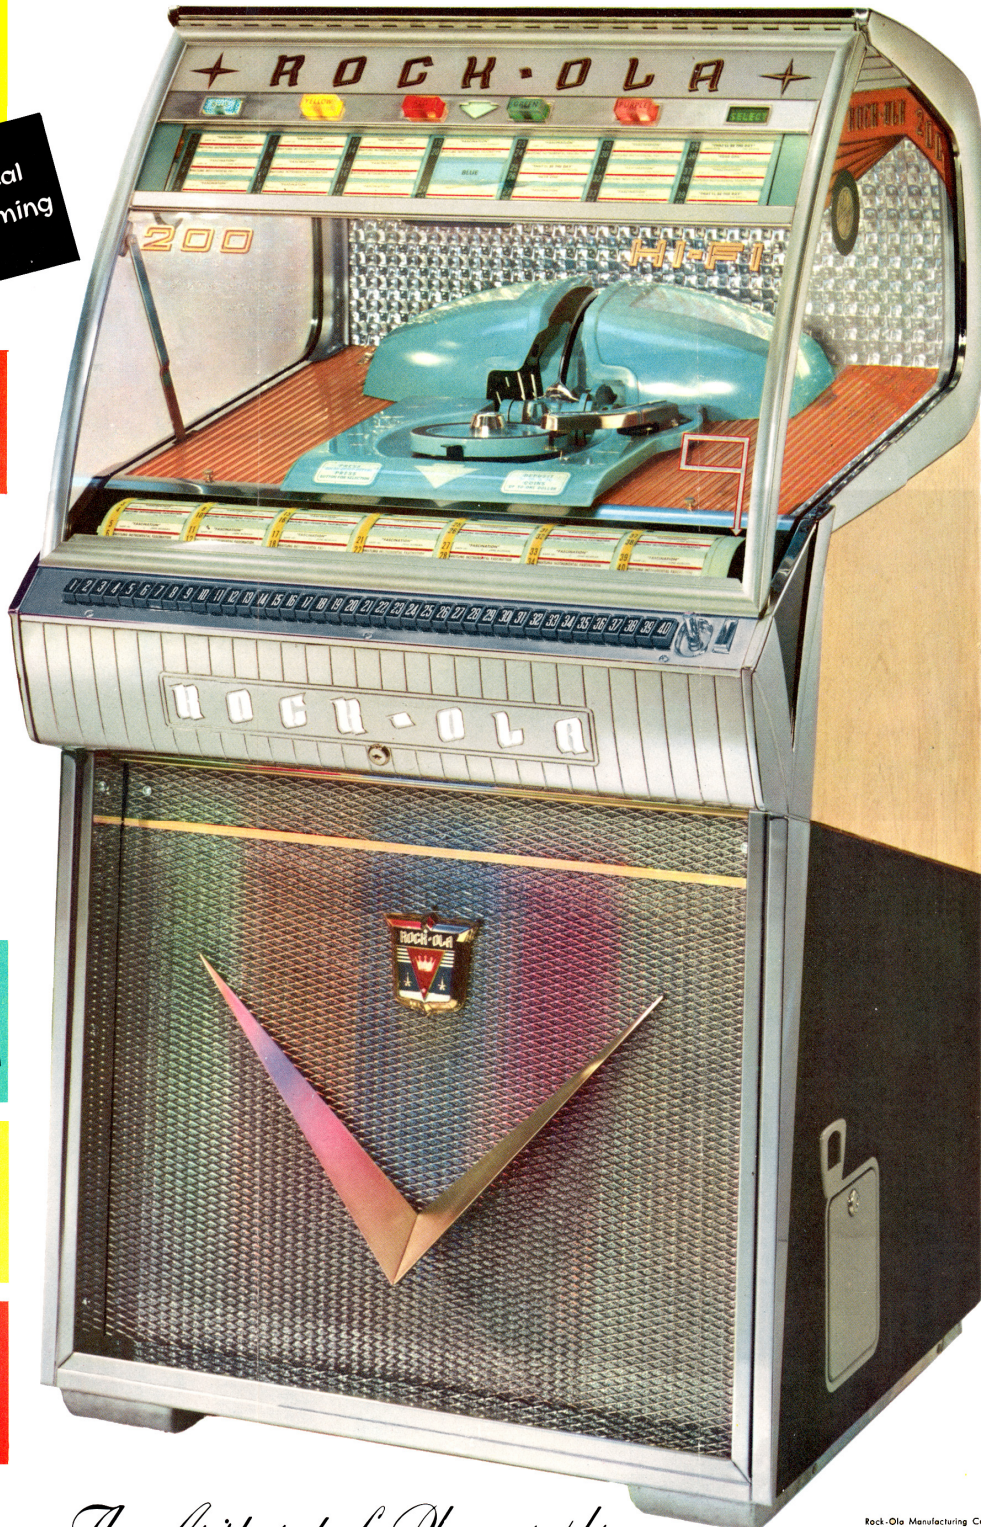

"TOP 40" TUNE PROGRAMMING

... at "Top Profit" eye-level position coupled with the famous ROCK-OLA

*Picture Window Program Feature which offers five musical categories, facilitates fast easy play. Faster play means increased profits for you.

WORLD RENOWNED
Rock-Ola
Hi-Fidelity
Sound
System

Horizontal
Programming

50¢
Play*

Smallest
Multi-
Selection
Phonograph
IN THE WORLD

Single
Button
Selection

Time Tested
Record
Changer
Mechanism

The Aristocrat of Phonographs