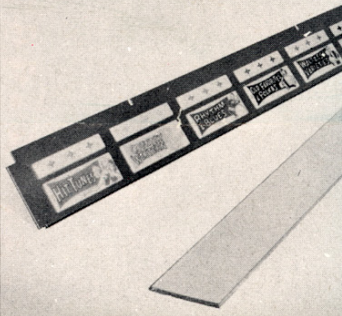

"TOP 40" AT TOP PROFIT, EYE LEVEL POSITION

ROCK-OLA, pioneer of Top Tune Programming now further enhances the value of this feature by keeping the "Top 40" Tunes at constant Eye-level View. Fast simple selection of the "Top 40" results in Top Earning Power.

SPECIFICATIONS

Width 30 $\frac{3}{4}$ "
Depth 26 $\frac{1}{8}$ "
Height 55 $\frac{3}{4}$ "

Crated for Export and Domestic:

Width 34"
Depth 31"
Height 60"

Weight:

Uncrated 323 pounds
Crated (domestic) 366 pounds
Crated (export) 397 pounds

Cabinet Finish:

Antique White and
Midnight Black

Coin Equipment:

Single entry for nickles,
dimes, quarters (50¢ optional)
Credit accumulator
Dual Credit System (optional)

Record Changer:

200 Selections
7" Records, 45 r. p. m.

Tube Complement:

(2) 6CG7 (1) 12AT7 (1) 6BA6
(1) 5U4GB (2) 6L6GB