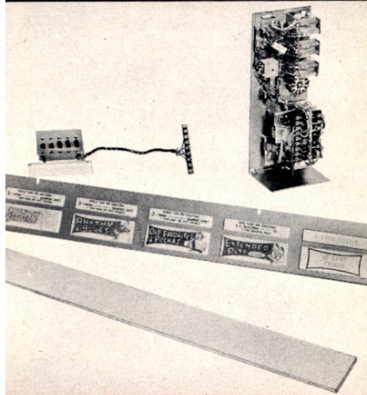

Automatic Volume Compensator

DUAL PRICING SYSTEM *

You deserve higher prices for E. P. (2 tune records). The famous ROCK-OLA Universal Dual Pricing System with Picture Window Programming permits you to merely "Flip-a-Switch" and the program side you desire can be set to obtain increased earnings for use with E. P. records.