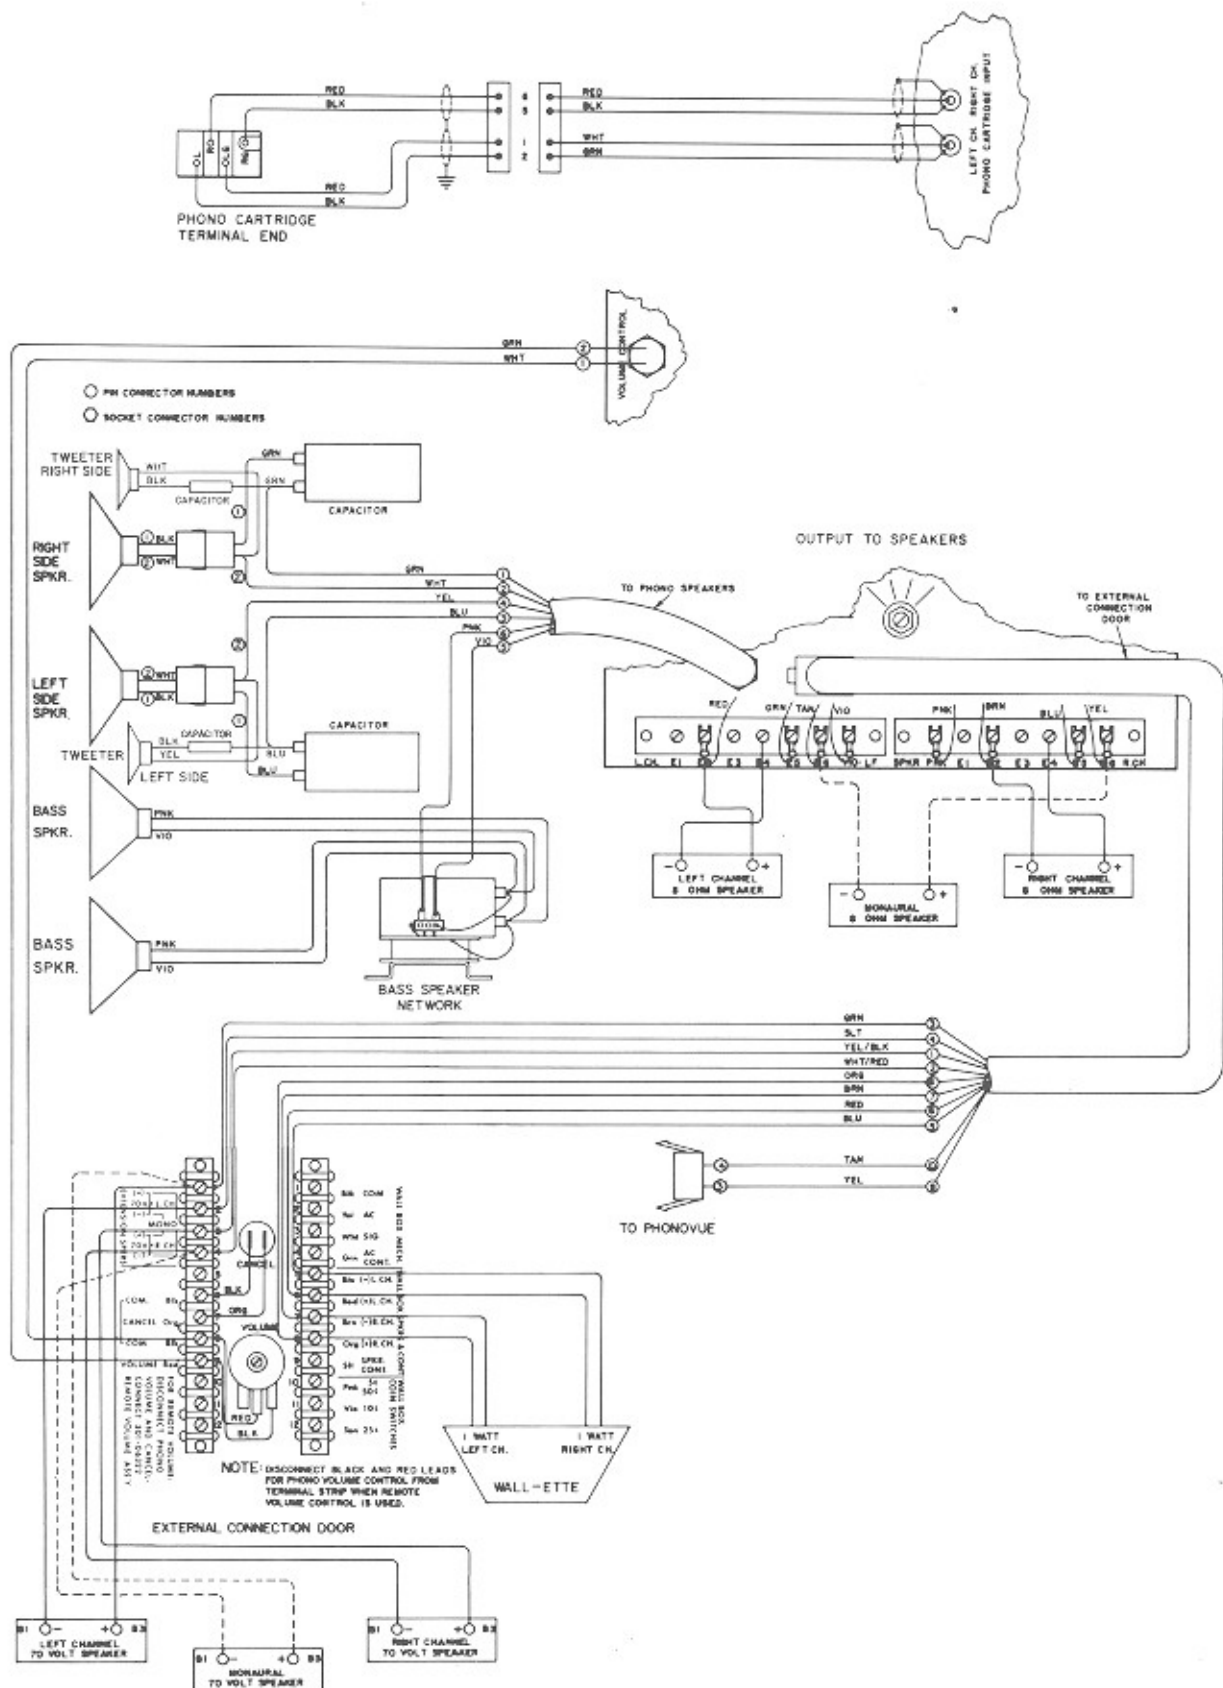

FRONT DOOR LATCH

STEREO ROUND SOUND SYSTEM