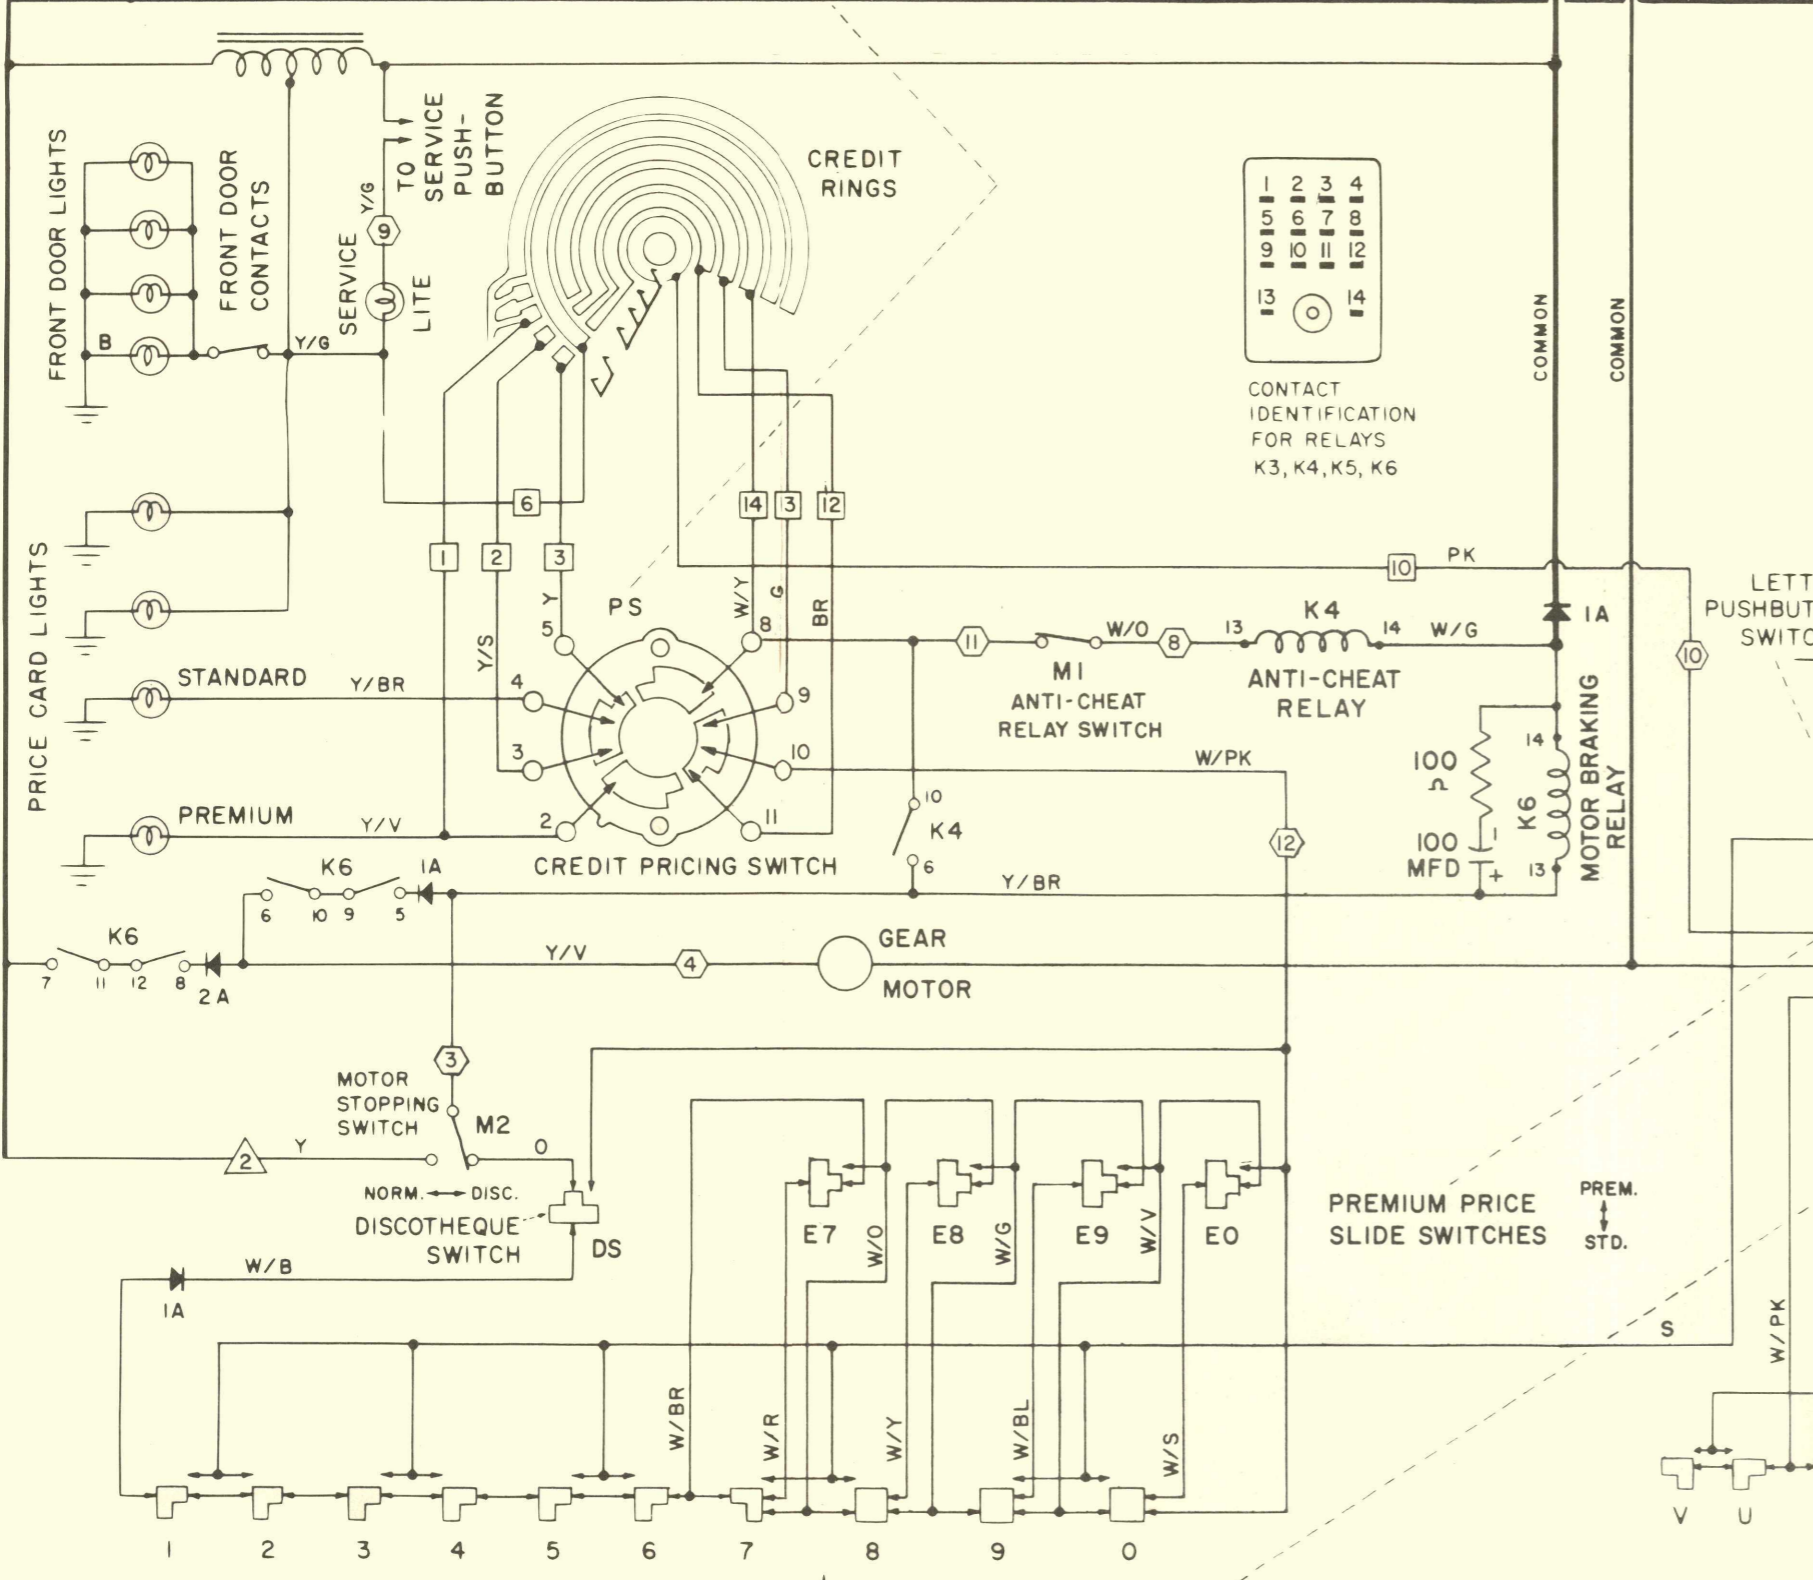

MONEY METER  
 WRA - 5¢  
 or 10¢ 25¢  
 WRB - 50¢

OPENS MOMENTARILY AFTER RECORD CHANGER SCANS OUT UNLESS SEARCH UNIT IS SEARCHING AT THE TIME

M3 - CANCEL CREDIT SW.  
 M4 - SPEAKER RELAY SW.  
 M5 - BONUS RELAY SHORTING SW.

AC CONTROL RELAY CONTACTS IN POWER SUPPLY OPEN ON FIRST STEP OF STEPPER. CLOSE AFTER SEARCH UNIT SETS SELECTOR PINS.

F-12841

**WRA  
 WRB  
 WALL CONSOLE  
 SCHEMATIC  
 DIAGRAM**

- TERMINAL IDENTIFICATION
- BARRIER STRIP
  - 12-PIN PLUG
  - △ 9-PIN PLUG
  - ▭ CREDIT UNIT

CONTACT IDENTIFICATION FOR RELAYS K3, K4, K5, K6

NUMBER PUSHBUTTON SWITCHES

LETTER PUSHBUTTON SWITCHES