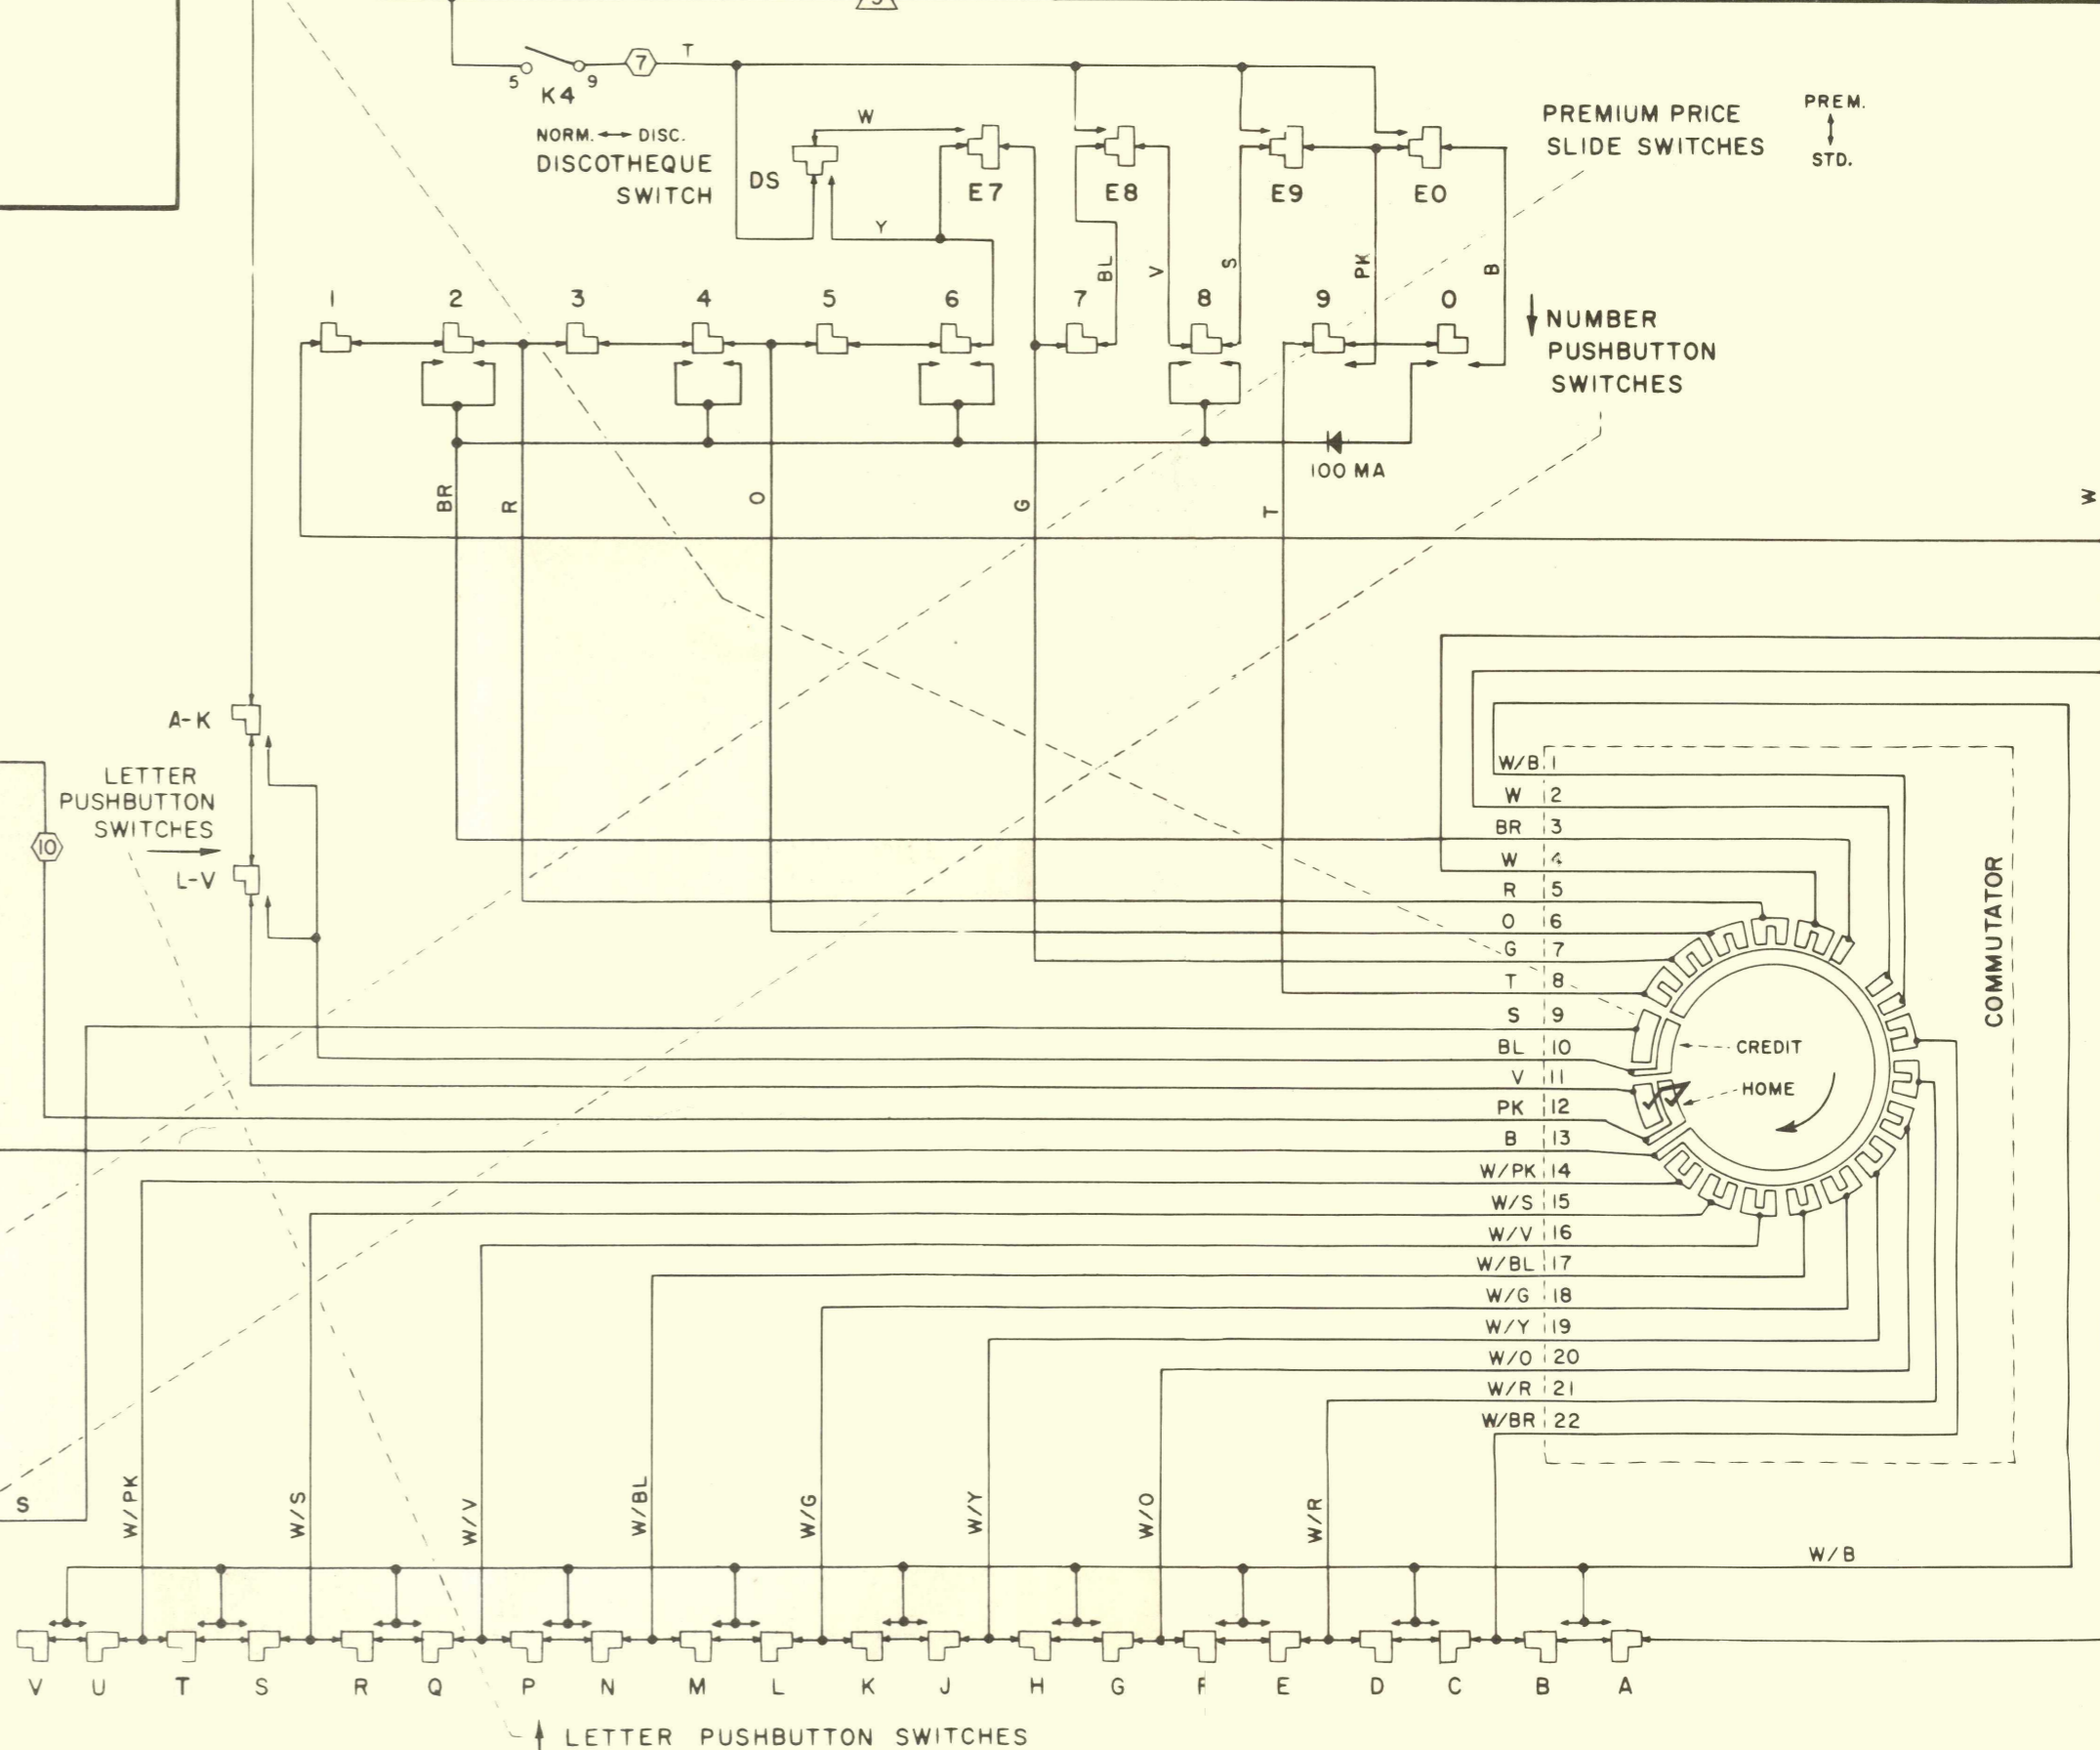

MONEY METER  
 WRA - 5¢  
 or 10¢ 25¢  
 WRB - 50¢

OPENS MOMENTARILY AFTER RECORD CHANGER SCANS OUT UNLESS SEARCH UNIT IS SEARCHING AT THE TIME

M3 - CANCEL CREDIT SW.  
 M4 - SPEAKER RELAY SW.  
 M5 - BONUS RELAY SHORTING SW.

AC CONTROL RELAY CONTACTS IN POWER SUPPLY OPEN ON FIRST STEP OF STEPPER. CLOSE AFTER SEARCH UNIT SETS SELECTOR PINS.

F-12841

**WRA  
 WRB  
 WALL CONSOLE  
 SCHEMATIC  
 DIAGRAM**

- TERMINAL IDENTIFICATION
- BARRIER STRIP
  - 12-PIN PLUG
  - △ 9-PIN PLUG
  - ▭ CREDIT UNIT

CONTACT IDENTIFICATION FOR RELAYS K3, K4, K5, K6

NUMBER PUSHBUTTON SWITCHES

LETTER PUSHBUTTON SWITCHES