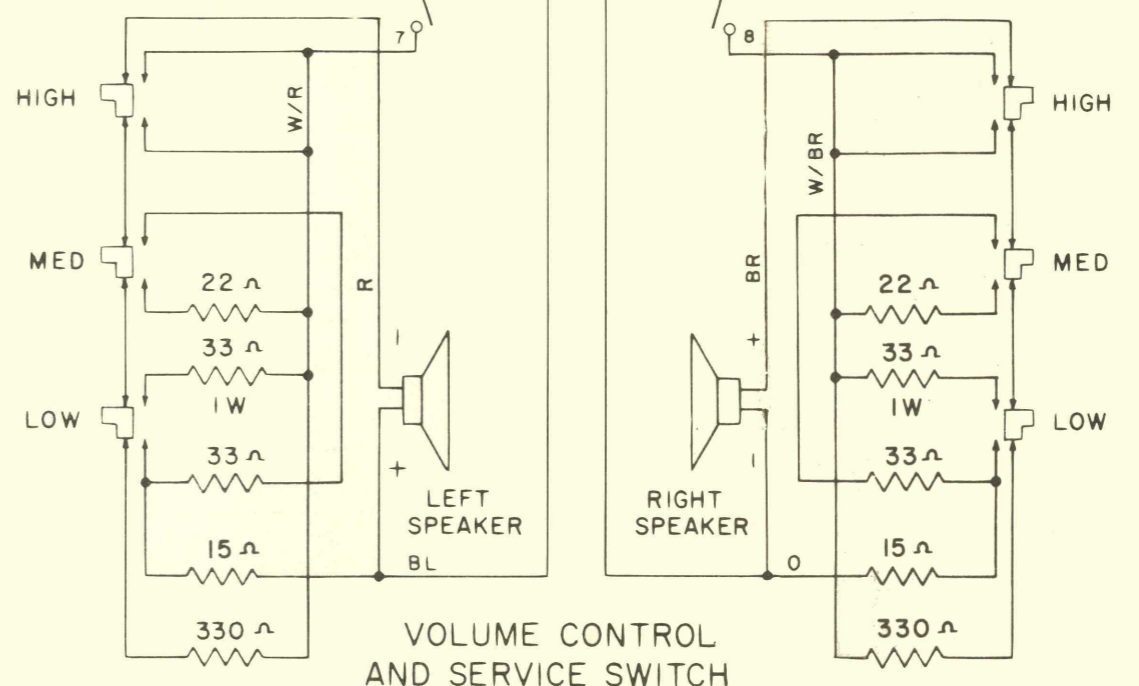

MONEY METER  
 WRA - 5¢  
 or 10¢ 25¢  
 WRB - 50¢

OPENS MOMENTARILY AFTER RECORD CHANGER SCANS OUT UNLESS SEARCH UNIT IS SEARCHING AT THE TIME

M3 - CANCEL CREDIT SW.  
 M4 - SPEAKER RELAY SW.  
 M5 - BONUS RELAY SHORTING SW.

AC CONTROL RELAY CONTACTS IN POWER SUPPLY OPEN ON FIRST STEP OF STEPPER. CLOSE AFTER SEARCH UNIT SETS SELECTOR PINS.

F-12841

**WRA  
 WRB  
 WALL CONSOLE  
 SCHEMATIC  
 DIAGRAM**

- TERMINAL IDENTIFICATION
- BARRIER STRIP
  - 12-PIN PLUG
  - △ 9-PIN PLUG
  - ▭ CREDIT UNIT

CONTACT IDENTIFICATION FOR RELAYS K3, K4, K5, K6

NUMBER PUSHBUTTON SWITCHES

LETTER PUSHBUTTON SWITCHES