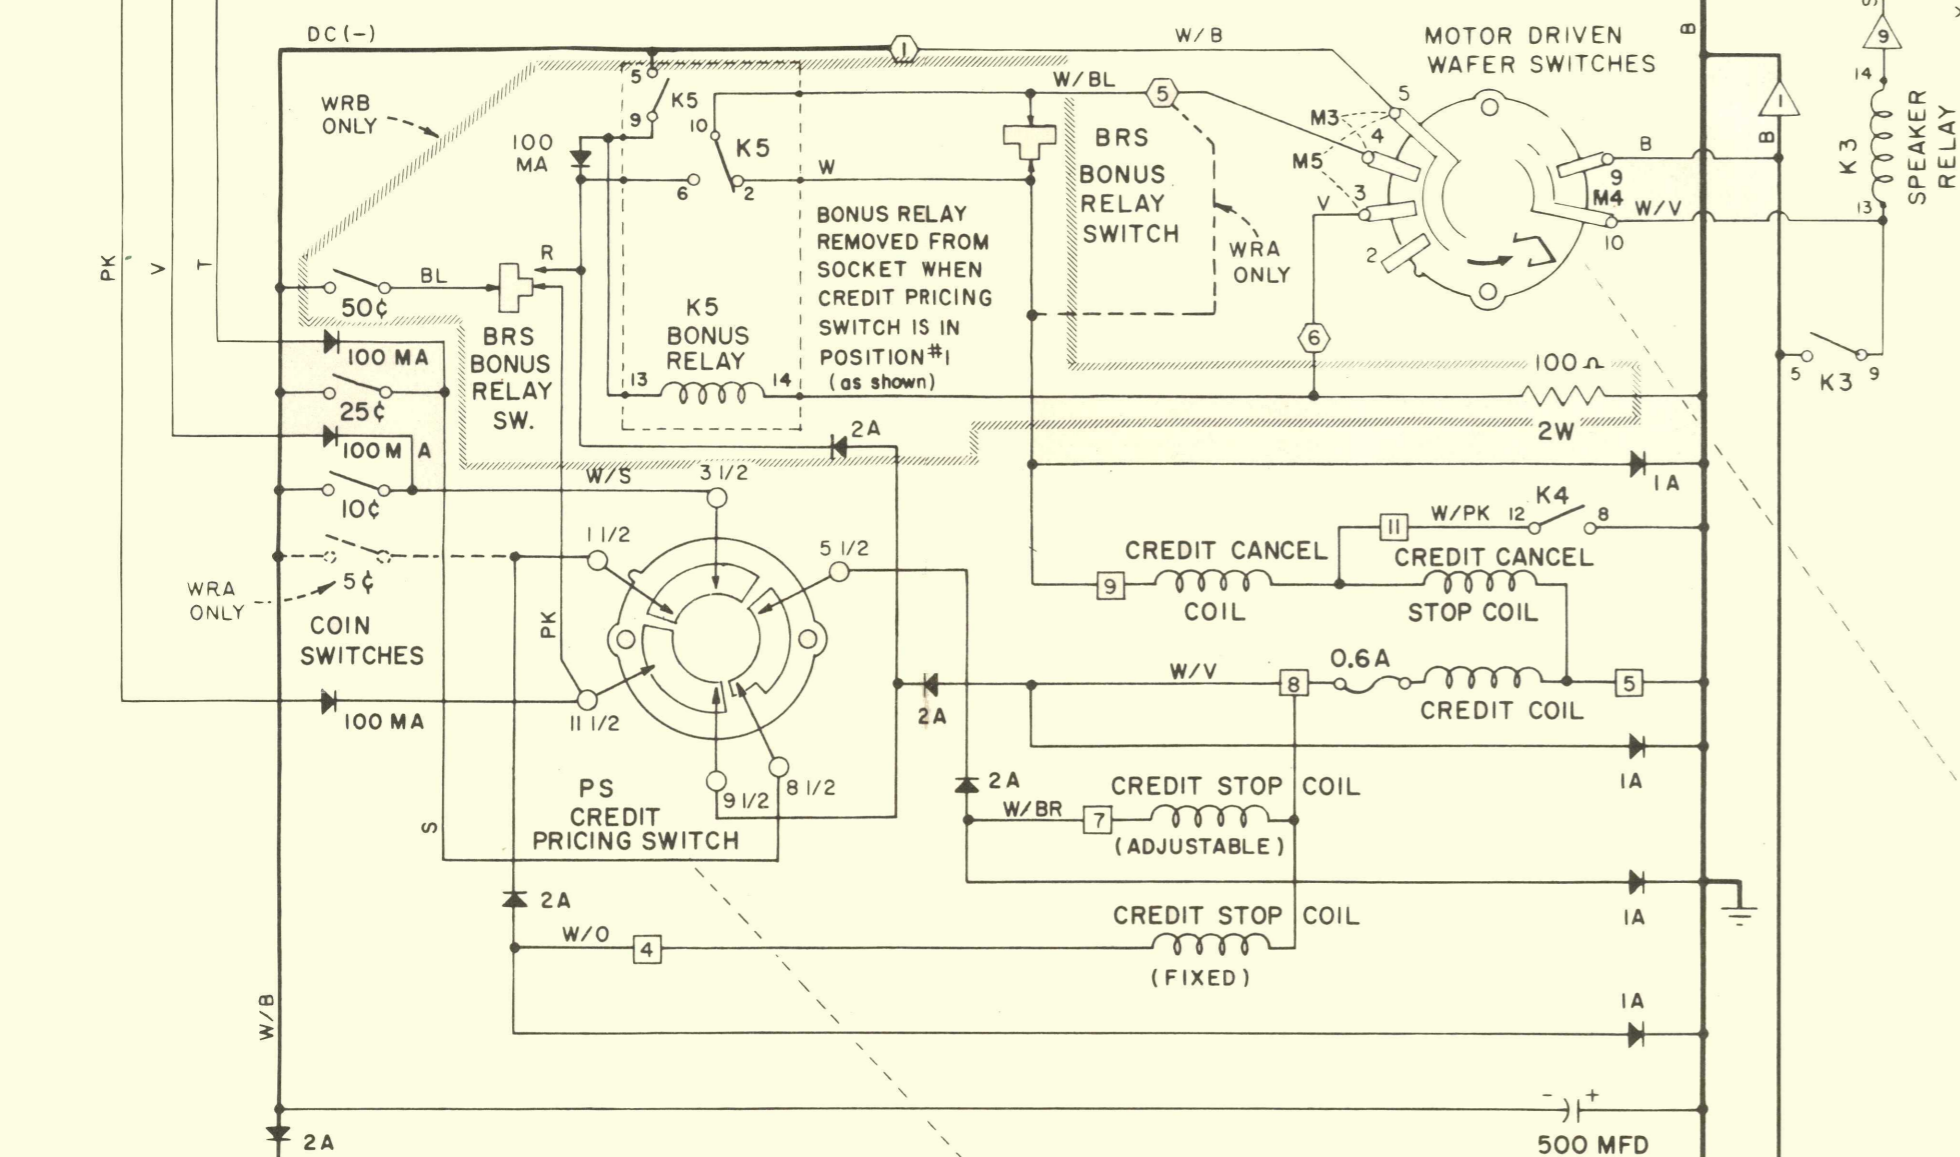

MONEY METER  
 WRA - 5¢  
 or 10¢ 25¢  
 WRB - 50¢

OPENS MOMENTARILY AFTER RECORD CHANGER SCANS OUT UNLESS SEARCH UNIT IS SEARCHING AT THE TIME

M3 - CANCEL CREDIT SW.  
 M4 - SPEAKER RELAY SW.  
 M5 - BONUS RELAY SHORTING SW.

AC CONTROL RELAY CONTACTS IN POWER SUPPLY OPEN ON FIRST STEP OF STEPPER. CLOSE AFTER SEARCH UNIT SETS SELECTOR PINS.

F-12841

**WRA  
 WRB  
 WALL CONSOLE  
 SCHEMATIC  
 DIAGRAM**

- TERMINAL IDENTIFICATION
- BARRIER STRIP
  - 12-PIN PLUG
  - △ 9-PIN PLUG
  - ▭ CREDIT UNIT

CONTACT IDENTIFICATION FOR RELAYS K3, K4, K5, K6

NUMBER PUSHBUTTON SWITCHES

LETTER PUSHBUTTON SWITCHES