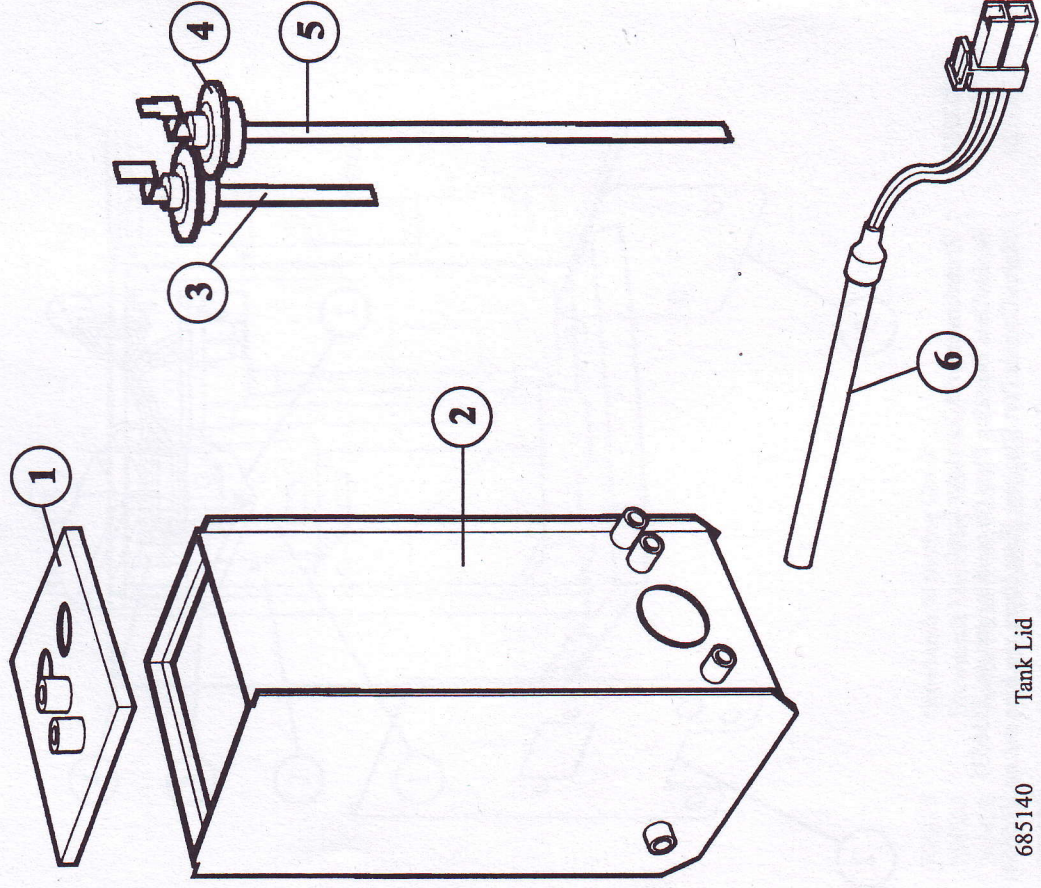

Page No.	100/01/4	SERVICE MANUAL		Kraft Foods Army Prime Home Service
Issue No.	1			
Machine Type	KENCO 6GM BREWER	Document No.	SM/56	
Section	PARTS DIAGRAMS	Date	02/08/01	

HOT TANK

- 1. 685140 Tank Lid
- 2. 681190 Tank
- 3. 665330 High Level Probe
- 4. 657430 Level Probe Mounting
- 5. 688620 Low Level Probe
- 6. 666550 Temperature Sensing Thermistor

FILL FUNNEL

Page No.	100/01/5	SERVICE MANUAL		Kraft Foods Army Prime Home Service
Issue No.	1			
Machine Type	KENCO 6GM BREWER	Document No.	SM/56	
Section	PARTS DIAGRAMS	Date	02/08/01	

- 1. 682150 Fill Funnel (from serial no. 404500)
- 2. 684860 Fill/Overflow Tube (from serial no. 404500)
- 3. 684230 Silicon Rubber Elbow