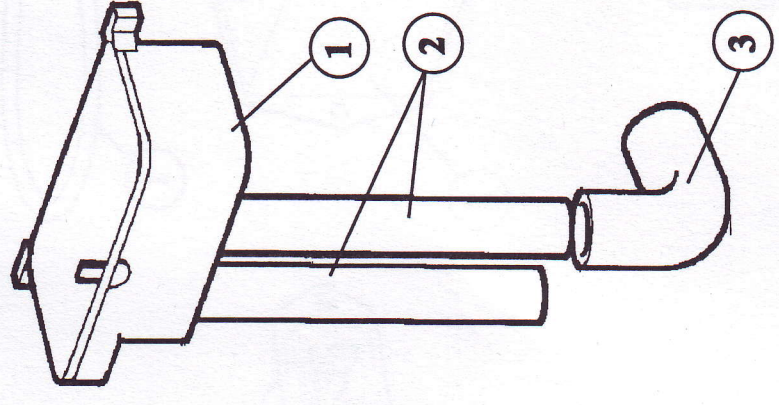

Page No.	100/01/4	SERVICE MANUAL		Kraft Foods Army Prime Home Service
Issue No.	1			
Machine Type	KENCO 6GM BREWER	Document No.	SM/56	
Section	PARTS DIAGRAMS	Date	02/08/01	

HOT TANK

- 1. 685140 Tank Lid
- 2. 681190 Tank
- 3. 665330 High Level Probe
- 4. 657430 Level Probe Mounting
- 5. 688620 Low Level Probe
- 6. 666550 Temperature Sensing Thermistor

FILL FUNNEL

Page No.	100/01/5	SERVICE MANUAL		Kraft Foods Army Prime Home Service
Issue No.	1			
Machine Type	KENCO 6GM BREWER	Document No.	SM/56	
Section	PARTS DIAGRAMS	Date	02/08/01	

- 1. 682150 Fill Funnel (from serial no. 404500)
- 2. 684860 Fill/Overflow Tube (from serial no. 404500)
- 3. 684230 Silicon Rubber Elbow