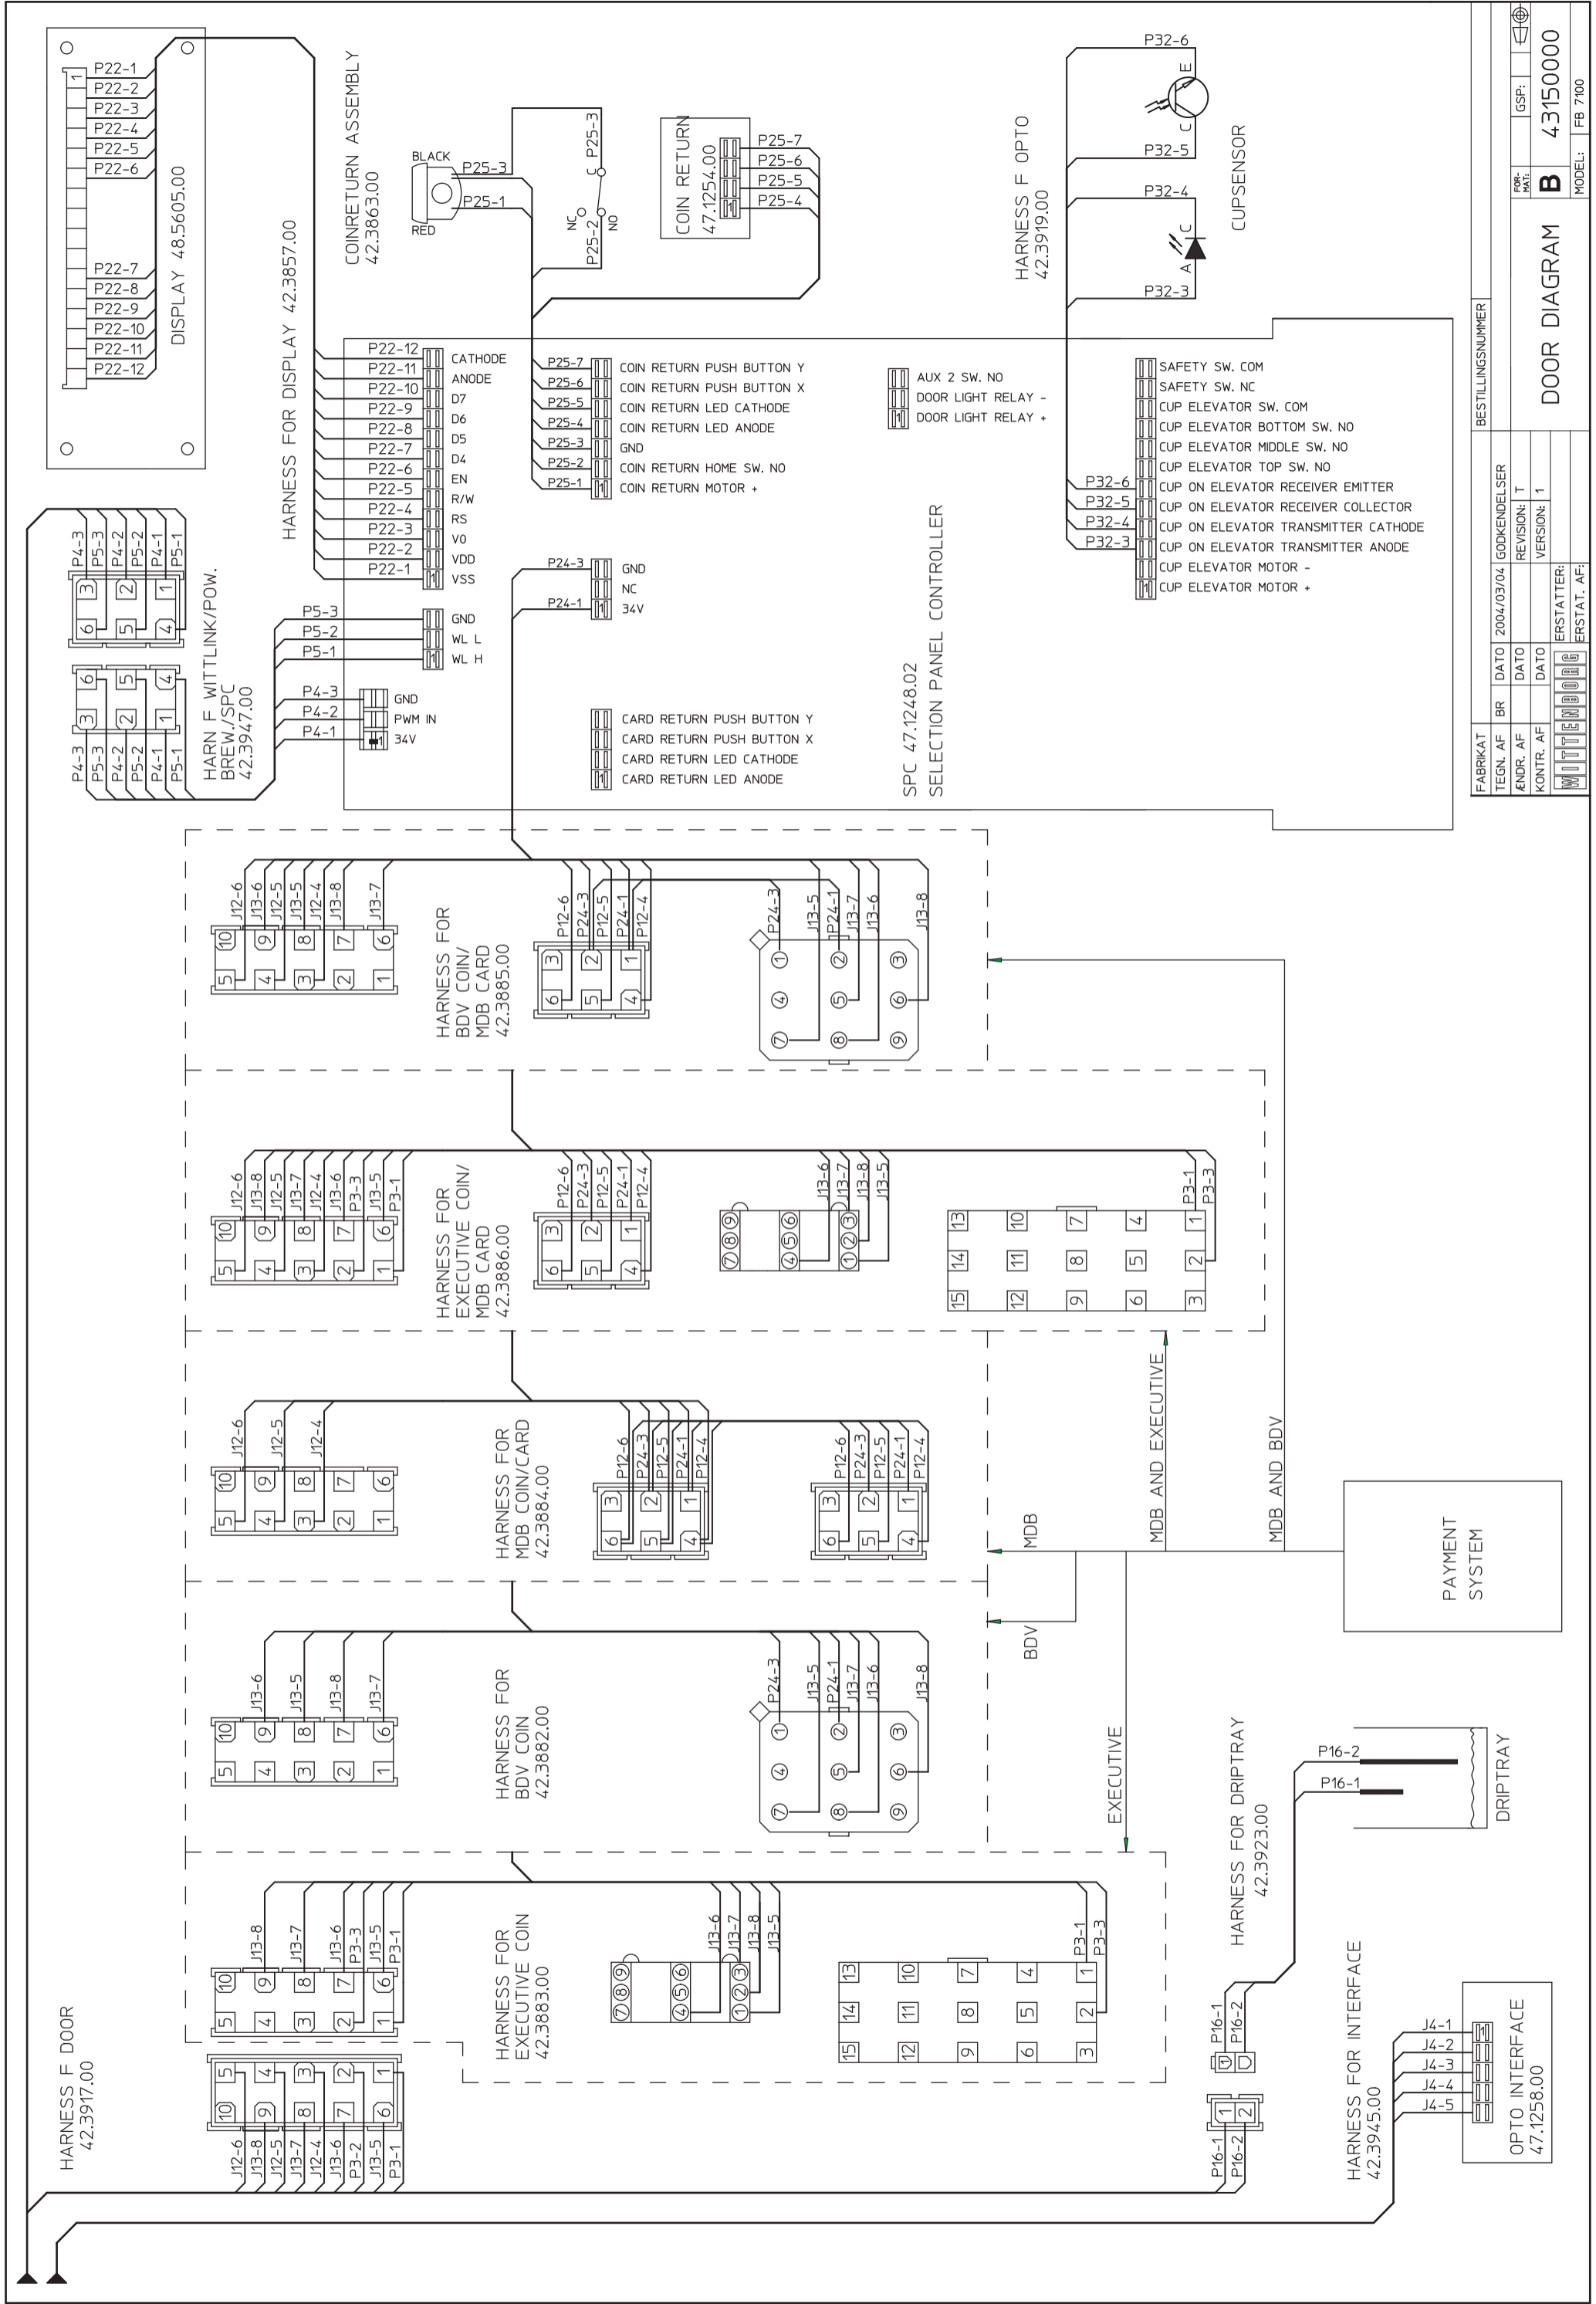

REV	DATE	BY	CHKD	DESCRIPTION
1	03/01/2019	GOENKESLER		REVISION 1
2				REVISION 2

ITEM	QTY	DESCRIPTION
1	1	WHIPPER MOTOR 1
2	1	WHIPPER MOTOR 2
3	1	WHIPPER MOTOR 3
4	1	WHIPPER MOTOR 4
5	1	WHIPPER MOTOR 5
6	1	WHIPPER MOTOR 6
7	1	WHIPPER MOTOR 7
8	1	WHIPPER MOTOR 8
9	1	WHIPPER MOTOR 9
10	1	DELIVERY VALVE 1
11	1	DELIVERY VALVE 2
12	1	DELIVERY VALVE 3
13	1	DELIVERY VALVE 4
14	1	DELIVERY VALVE 5
15	1	HOT WATER VALVE
16	1	FB VALVE
17	1	WHIPPER MOTOR 6
18	1	WHIPPER MOTOR 7
19	1	WHIPPER MOTOR 8
20	1	DELIVERY VALVE 6
21	1	DELIVERY VALVE 7
22	1	DELIVERY VALVE 8
23	1	DELIVERY VALVE 9

ITEM	QTY	DESCRIPTION
24	1	MECH. COUNTER
25	1	HARNES FOR COUNTER
26	1	HARNES FOR HEATER
27	1	INLET VALVE
28	1	NTC ASS.
29	1	RECIRCULATION VALVE
30	1	HARNES FOR WATER TANK
31	1	WATER PUMP
32	1	PUMPE ASS
33	1	PUMPE MOTOR

OPTIONAL WATERSUPPLY (IN BASESTAND)

MAIN DIAGRAM

43149500

BESTILLINGSNUMMER		GODKENDELSE		MODEL: FB 7100	
FABRIKAT	BR	DATO	2004/03/04	REVISION: T	VERSION: 1
TEGN. AF	BR	DATO		ERSTATTER: WITTEBOER	ERSTAT. AF:
ANDR. AF		DATO			
KONTR. AF		DATO			
FORS. MAT.:		GSP:		43150000	
DOOR DIAGRAM		B			