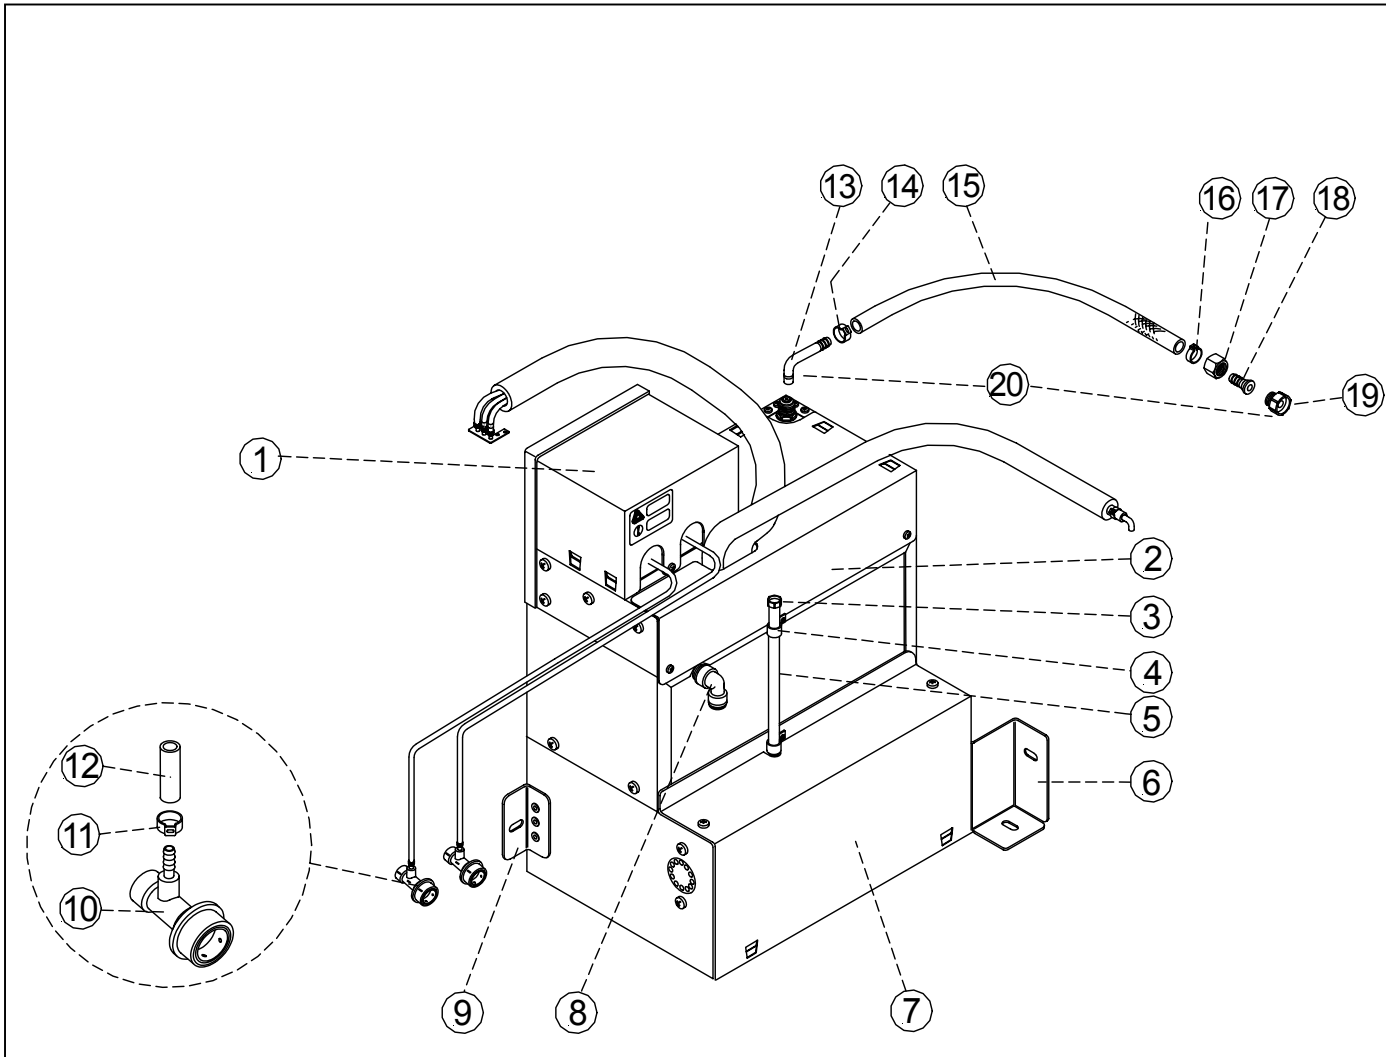

MISCELLANEOUS

No	Description	Part No	No	Description	Part No
1	Syrup Pump Lid (SPL273) (CAD007)	3B0858	11	Oetiker Clamp 10.5	1B1668
		3B1268			
2	Top Cover	3B0860	12	Tube 8 x 4 EVA	1B8456
3	Site Glass Red cap	3B1259	13	Barbed Elbow	3B1095
4	P' Clip	1B9740	14	Oetiker Clamp 13.3	1B1669
5	Site Glass Tube	1B6869	15	Braided Tube 12mm OD x 6.3mm ID	1B2584
6	Right Bracket	3B0854	16	Oetiker Clamp 13.3	1B1669
7	Lower Front Cover	3B0873	17	Nut Brass	1B1975
8	JG Super Seal Elbow 3/8" x 3/8"	1B5030	18	Nippled Adaptor	1B8930
9	Left Bracket	3B0853	19	Red Cap	1B0423
10	Bag in Box Connector	1B2497	20	Water Inlet Assembly	1A3739

Booth Dispensers Ltd. Durham Ave, Lytham St Annes, Lancs. FY8 2EP
Tel. 01253 785400 Fax. 01253 785404 E mail sales@booth-dispensers.co.uk
Ref: Necta SPL273 & CAD007 Parts Manual 3B1253/1