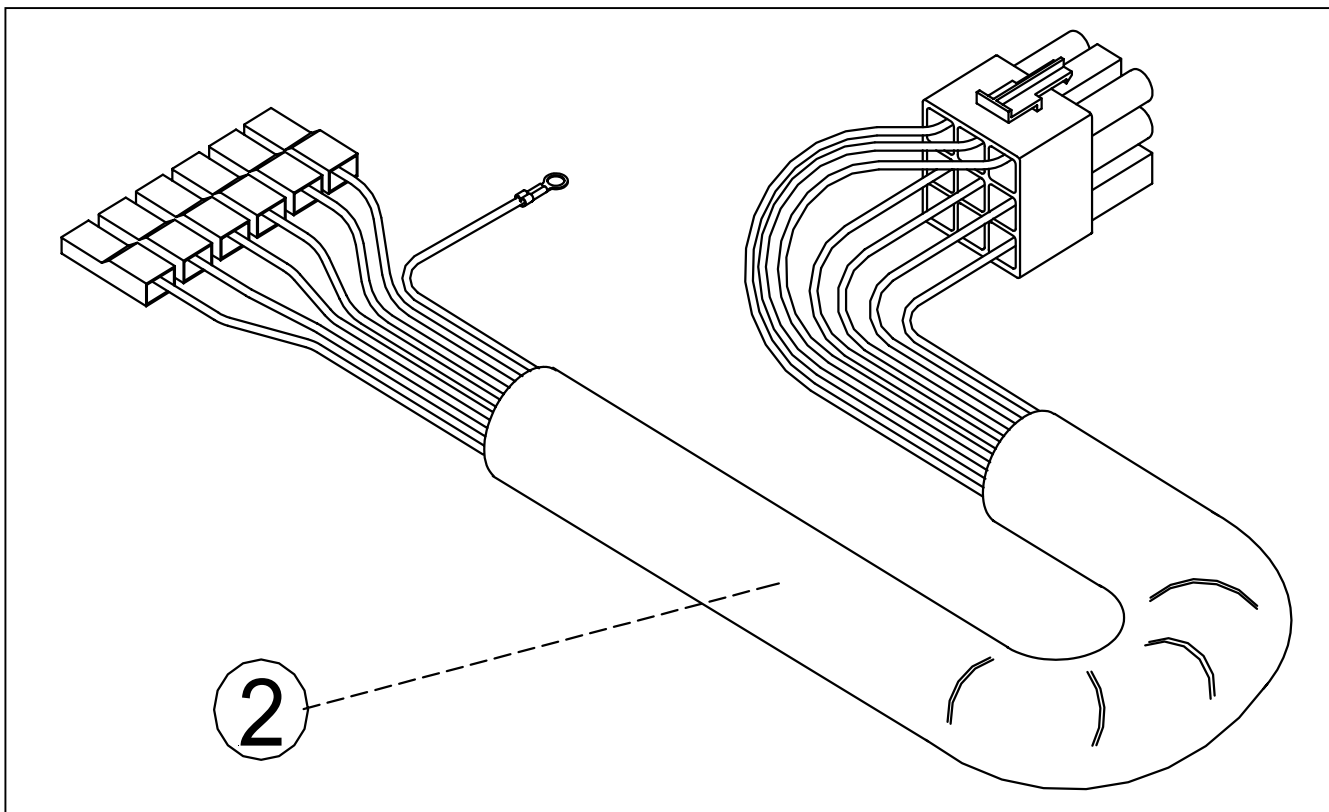

ELECTRICAL COMPONENTS

No	Description	Part No
1	Solenoid to Relay Wiring harness	1A3741
2	Electrical Inlet harness	1A3742

Booth Dispensers Ltd. Durham Ave, Lytham St Annes, Lancs. FY8 2EP
Tel. 01253 785400 Fax. 01253 785404 E mail sales@booth-dispensers.co.uk
Ref: Necta SPL273 & CAD007 Parts Manual 3B1253/1