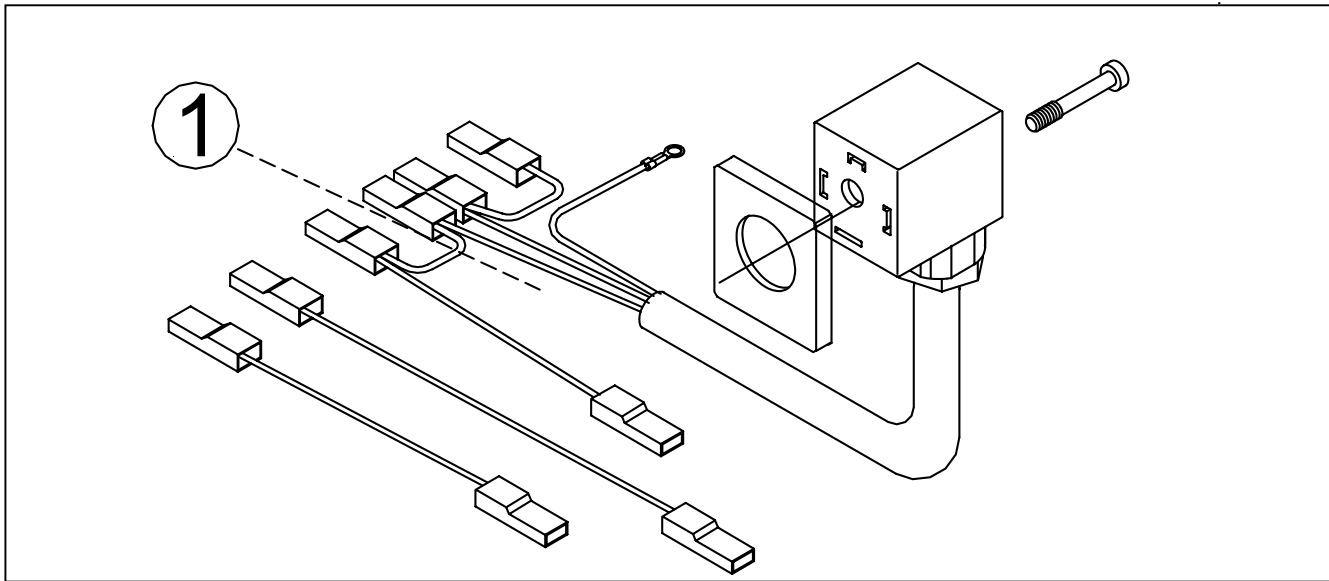

ELECTRICAL COMPONENTS

No	Description	Part No
1	Solenoid to Relay Wiring harness	1A3741
2	Electrical Inlet harness	1A3742

Booth Dispensers Ltd. Durham Ave, Lytham St Annes, Lancs. FY8 2EP
Tel. 01253 785400 Fax. 01253 785404 E mail sales@booth-dispensers.co.uk
Ref: Necta SPL273 & CAD007 Parts Manual 3B1253/1