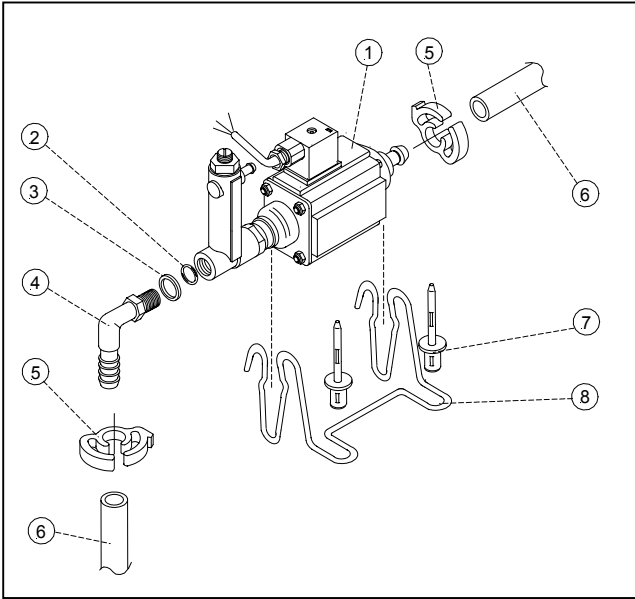

DISPENSE PARTS

No	Description	Part No	No	Description	Part No
1	Dispense Nozzle	1A3780	18	Screw M4 x 6 Nylon	1B6264
2	Oetiker Clamp 9.5	1B6031	19	Dowty Seal M4	1B6265
3	Tube 8 x 4 EVA	1B8456	20	Plug Valve Manifold	1B6904
4	Insul - Tube 12 x 9	1B1167	21	Valve Spring	1B0649
5	No 1 s/a label	1B0117	22	Screw adjuster	1B5447
6	No 2 s/a label	1B0113	23	Hex Nylon Nut	1B2442
7	Oetiker Clamp 10.0	1B4295	24	"O" seal 1.15 ID	1B4963
8	Nipple Elbow s/s	1B9040	25	Screw M5 x 30mm	1B0886
9	O - Ring	1B0915	26	Washer 5.3mm ID	1B1028
10	Insul - Tube 12 x 9	1B1265	27	Actuator Bracket	1B0010
11	Dispense Nozzle	3B0848	28	Long Stem Actuator	1B4797
12	Screw 8 - 32 UNC x 1/2"	1B9478	29	Screw 8 x 3/4	1B2223
13	Cookie Bite washer	1B9228	30	Screw 6BA x 13	1B0527
14	Nipple Barbed	1B0266	31	Washer 0.123" ID	1B0313
15	Solenoid 230v 50HZ	1B1014	32	Nut 6BA	1B0809
16	Mounting Plate 2 way	1B1934	33	Label "Ice Coffee"	1B9499
17	Control Block 2 way	1B8343		Label "Still Water"	1B1184

No	Description	Part No	No	Description	Part No
1	Regulator & Solenoid Assembly	1A3738	10	Nut Tubing	1B1273
2	Pipe - Tee to Regulator	3B1091	11	Sleeve	1B1136
3	5/16 JG Equal Tee	1B6818	12	Elbow 3/8 bsp - 3/8 Tube Enot	1B1386
4	Pipe - Bulkhead to Tee	3B1090	13	Water regulator RP120	1B8810
5	JG 5/16 Bulkhead Connector	1B6319	14	Solenoid Valve	1B5132
6	Adaptor 8mm stem to 1/4 bsp	3B1103	15	Elbow 1/4 bsp - M8 Tube Enot	1B4413
7	Pressure Switch	1B2583	16	Sleeve Tub 5/16	1B8915
8	Screw M4 x 6	1B5845	17	Nut Tubing 5/16	1B8916
9	Pipe - Regulator to Water Coil	3B1037			

No	Description	Part No
1	Syrup Pump 230v	1A2279
2	O' ring seal	1B2027
3	Delrin Washer	3B0190
4	Hose Connector	1B2396
5	Herbie Clip 'BB'	1B5629
6	Tube 8 x 4 EVA	1B8456
7	Rivet 5mm	1B3864
8	Mounting Clip	1B3525