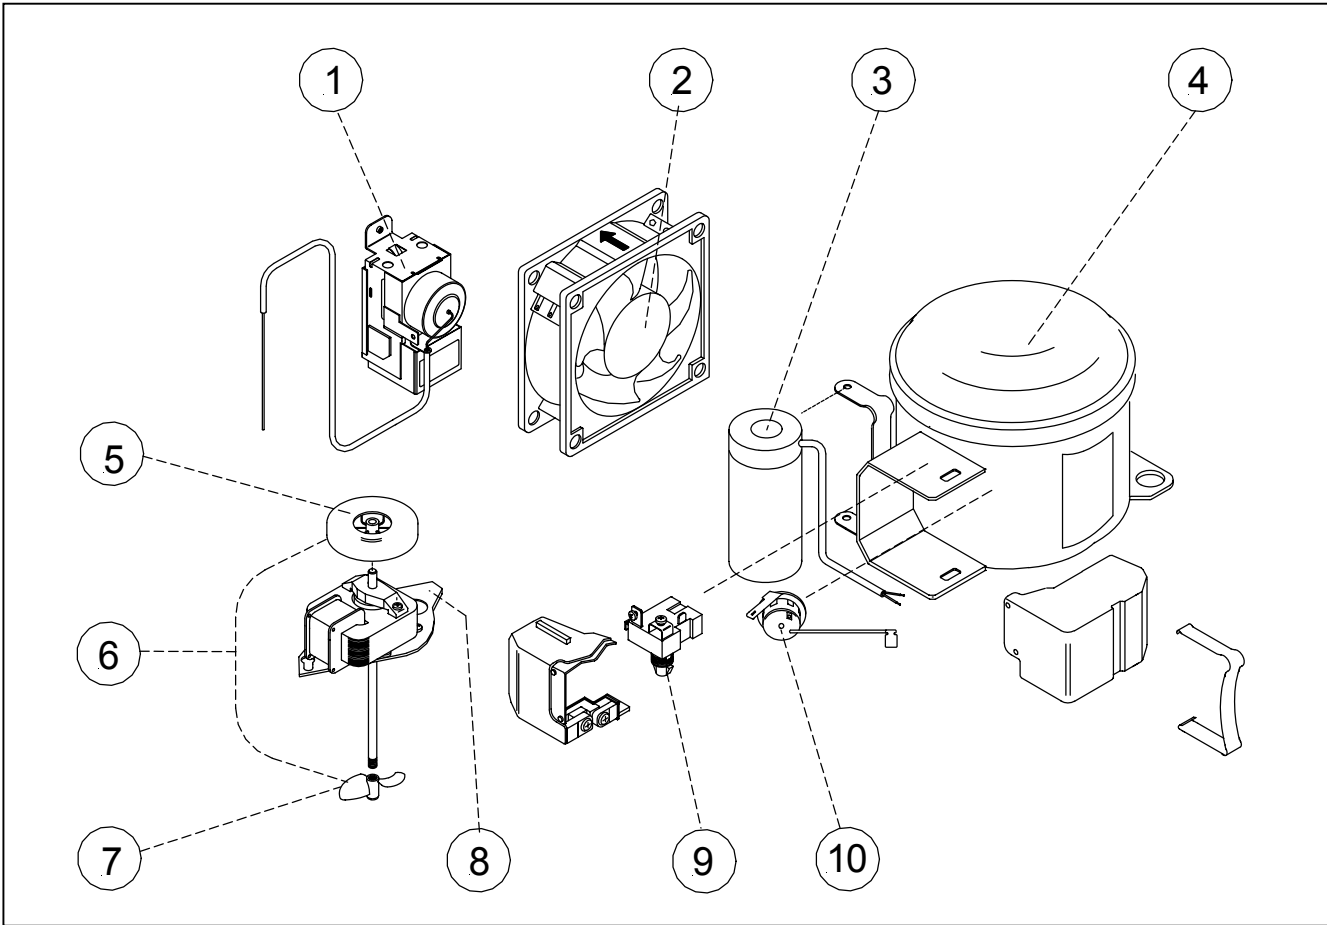

FRIDGE PARTS

No	Description	Part No
1	Thermostat	1B6541
2	Cooling Fan	1B5514
3	Capacitor GD36MB	1B8446
4	Compressor GD36MB	3B0739
5	Fan Agitator	1B9730
6	Agitator Assembly	1A3695
7	Impellor 35mm	1B6449
8	Agitator Plate	1B9673
9	Start Relay GD36MB	1B8447
10	Thermal Overload	3B1251

Booth Dispensers Ltd. Durham Ave, Lytham St Annes, Lancs. FY8 2EP
Tel. 01253 785400 Fax. 01253 785404 E mail sales@booth-dispensers.co.uk
Ref: Necta SPL273 & CAD007 Parts Manual 3B1253/1