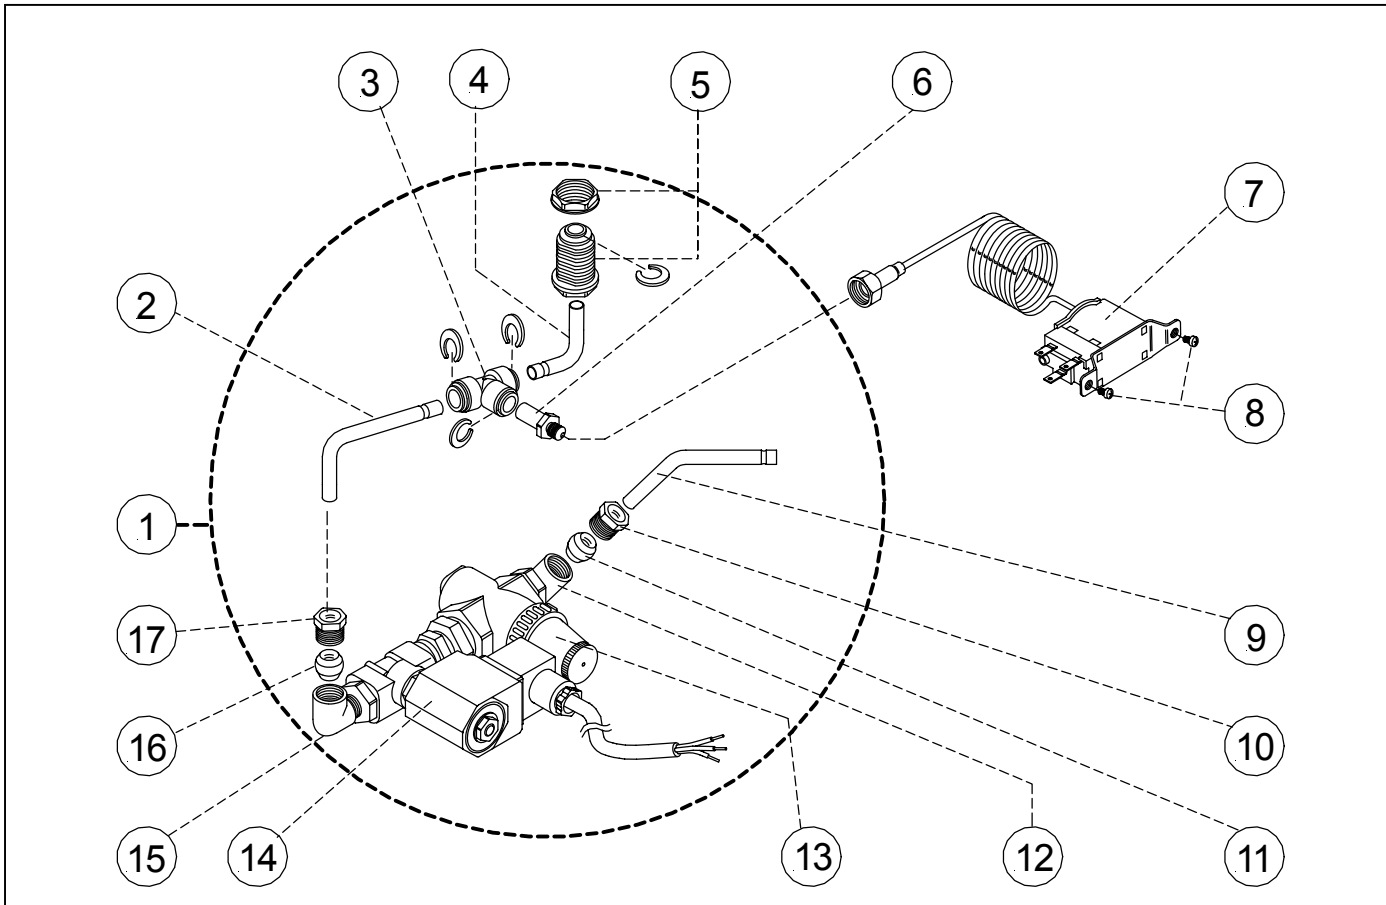

DISPENSE PARTS

No	Description	Part No	No	Description	Part No
1	Dispense Nozzle	1A3780	18	Screw M4 x 6 Nylon	1B6264
2	Oetiker Clamp 9.5	1B6031	19	Dowty Seal M4	1B6265
3	Tube 8 x 4 EVA	1B8456	20	Plug Valve Manifold	1B6904
4	Insul - Tube 12 x 9	1B1167	21	Valve Spring	1B0649
5	No 1 s/a label	1B0117	22	Screw adjuster	1B5447
6	No 2 s/a label	1B0113	23	Hex Nylon Nut	1B2442
7	Oetiker Clamp 10.0	1B4295	24	"O" seal 1.15 ID	1B4963
8	Nipple Elbow s/s	1B9040	25	Screw M5 x 30mm	1B0886
9	O - Ring	1B0915	26	Washer 5.3mm ID	1B1028
10	Insul - Tube 12 x 9	1B1265	27	Actuator Bracket	1B0010
11	Dispense Nozzle	3B0848	28	Long Stem Actuator	1B4797
12	Screw 8 - 32 UNC x 1/2"	1B9478	29	Screw 8 x 3/4	1B2223
13	Cookie Bite washer	1B9228	30	Screw 6BA x 13	1B0527
14	Nipple Barbed	1B0266	31	Washer 0.123" ID	1B0313
15	Solenoid 230v 50HZ	1B1014	32	Nut 6BA	1B0809
16	Mounting Plate 2 way	1B1934	33	Label "Ice Coffee"	1B9499
17	Control Block 2 way	1B8343		Label "Still Water"	1B1184

No	Description	Part No	No	Description	Part No
1	Regulator & Solenoid Assembly	1A3738	10	Nut Tubing	1B1273
2	Pipe - Tee to Regulator	3B1091	11	Sleeve	1B1136
3	5/16 JG Equal Tee	1B6818	12	Elbow 3/8 bsp - 3/8 Tube Enot	1B1386
4	Pipe - Bulkhead to Tee	3B1090	13	Water regulator RP120	1B8810
5	JG 5/16 Bulkhead Connector	1B6319	14	Solenoid Valve	1B5132
6	Adaptor 8mm stem to 1/4 bsp	3B1103	15	Elbow 1/4 bsp - M8 Tube Enot	1B4413
7	Pressure Switch	1B2583	16	Sleeve Tub 5/16	1B8915
8	Screw M4 x 6	1B5845	17	Nut Tubing 5/16	1B8916
9	Pipe - Regulator to Water Coil	3B1037			

No	Description	Part No
1	Syrup Pump 230v	1A2279
2	O' ring seal	1B2027
3	Delrin Washer	3B0190
4	Hose Connector	1B2396
5	Herbie Clip 'BB'	1B5629
6	Tube 8 x 4 EVA	1B8456
7	Rivet 5mm	1B3864
8	Mounting Clip	1B3525