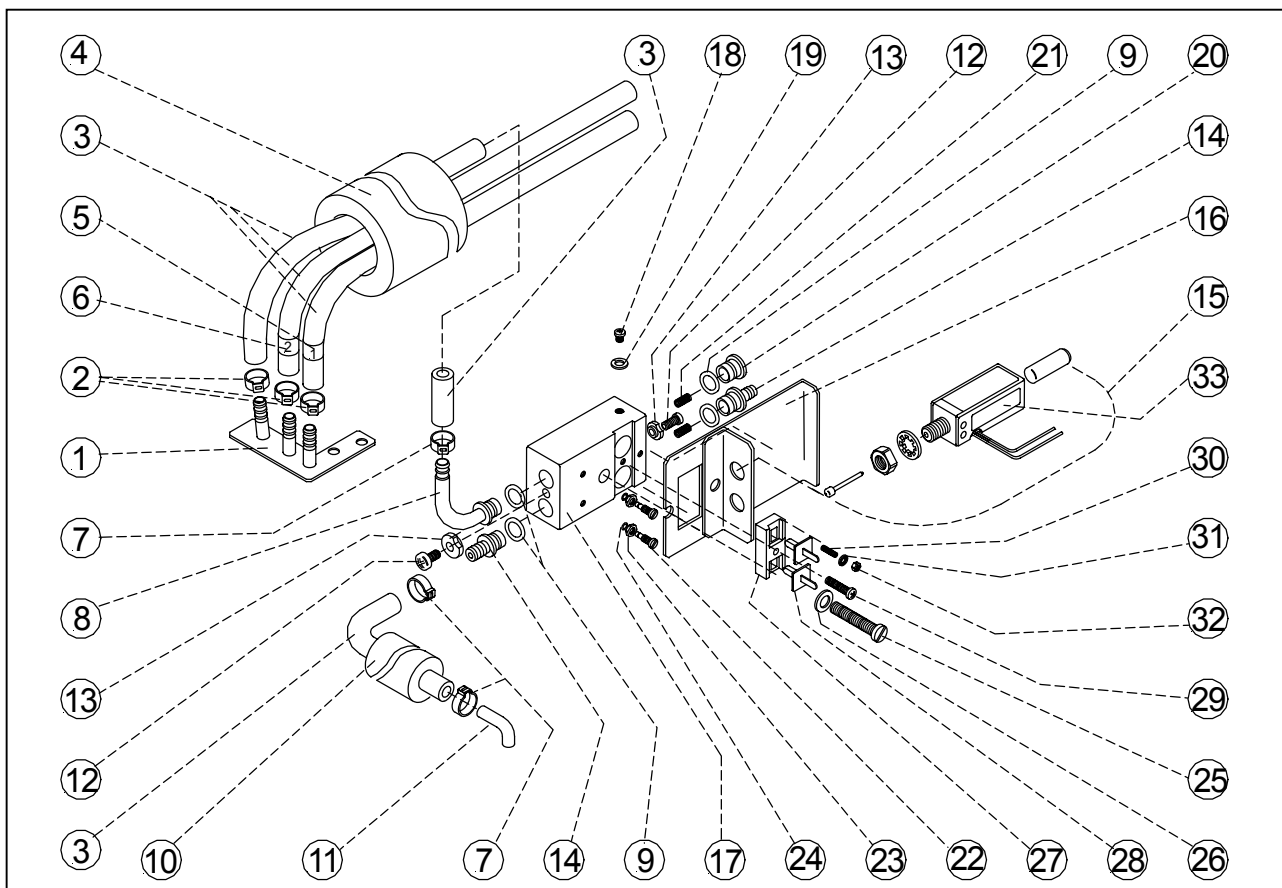

DISPENSE PARTS

No	Description	Part No	No	Description	Part No
1	Dispense Nozzle	1A3780	18	Screw M4 x 6 Nylon	1B6264
2	Oetiker Clamp 9.5	1B6031	19	Dowty Seal M4	1B6265
3	Tube 8 x 4 EVA	1B8456	20	Plug Valve Manifold	1B6904
4	Insul - Tube 12 x 9	1B1167	21	Valve Spring	1B0649
5	No 1 s/a label	1B0117	22	Screw adjuster	1B5447
6	No 2 s/a label	1B0113	23	Hex Nylon Nut	1B2442
7	Oetiker Clamp 10.0	1B4295	24	"O" seal 1.15 ID	1B4963
8	Nipple Elbow s/s	1B9040	25	Screw M5 x 30mm	1B0886
9	O - Ring	1B0915	26	Washer 5.3mm ID	1B1028
10	Insul - Tube 12 x 9	1B1265	27	Actuator Bracket	1B0010
11	Dispense Nozzle	3B0848	28	Long Stem Actuator	1B4797
12	Screw 8 - 32 UNC x 1/2"	1B9478	29	Screw 8 x 3/4	1B2223
13	Cookie Bite washer	1B9228	30	Screw 6BA x 13	1B0527
14	Nipple Barbed	1B0266	31	Washer 0.123" ID	1B0313
15	Solenoid 230v 50HZ	1B1014	32	Nut 6BA	1B0809
16	Mounting Plate 2 way	1B1934	33	Label "Ice Coffee"	1B9499
17	Control Block 2 way	1B8343		Label "Still Water"	1B1184

No	Description	Part No	No	Description	Part No
1	Regulator & Solenoid Assembly	1A3738	10	Nut Tubing	1B1273
2	Pipe - Tee to Regulator	3B1091	11	Sleeve	1B1136
3	5/16 JG Equal Tee	1B6818	12	Elbow 3/8 bsp - 3/8 Tube Enot	1B1386
4	Pipe - Bulkhead to Tee	3B1090	13	Water regulator RP120	1B8810
5	JG 5/16 Bulkhead Connector	1B6319	14	Solenoid Valve	1B5132
6	Adaptor 8mm stem to 1/4 bsp	3B1103	15	Elbow 1/4 bsp - M8 Tube Enot	1B4413
7	Pressure Switch	1B2583	16	Sleeve Tub 5/16	1B8915
8	Screw M4 x 6	1B5845	17	Nut Tubing 5/16	1B8916
9	Pipe - Regulator to Water Coil	3B1037			

No	Description	Part No
1	Syrup Pump 230v	1A2279
2	O' ring seal	1B2027
3	Delrin Washer	3B0190
4	Hose Connector	1B2396
5	Herbie Clip 'BB'	1B5629
6	Tube 8 x 4 EVA	1B8456
7	Rivet 5mm	1B3864
8	Mounting Clip	1B3525