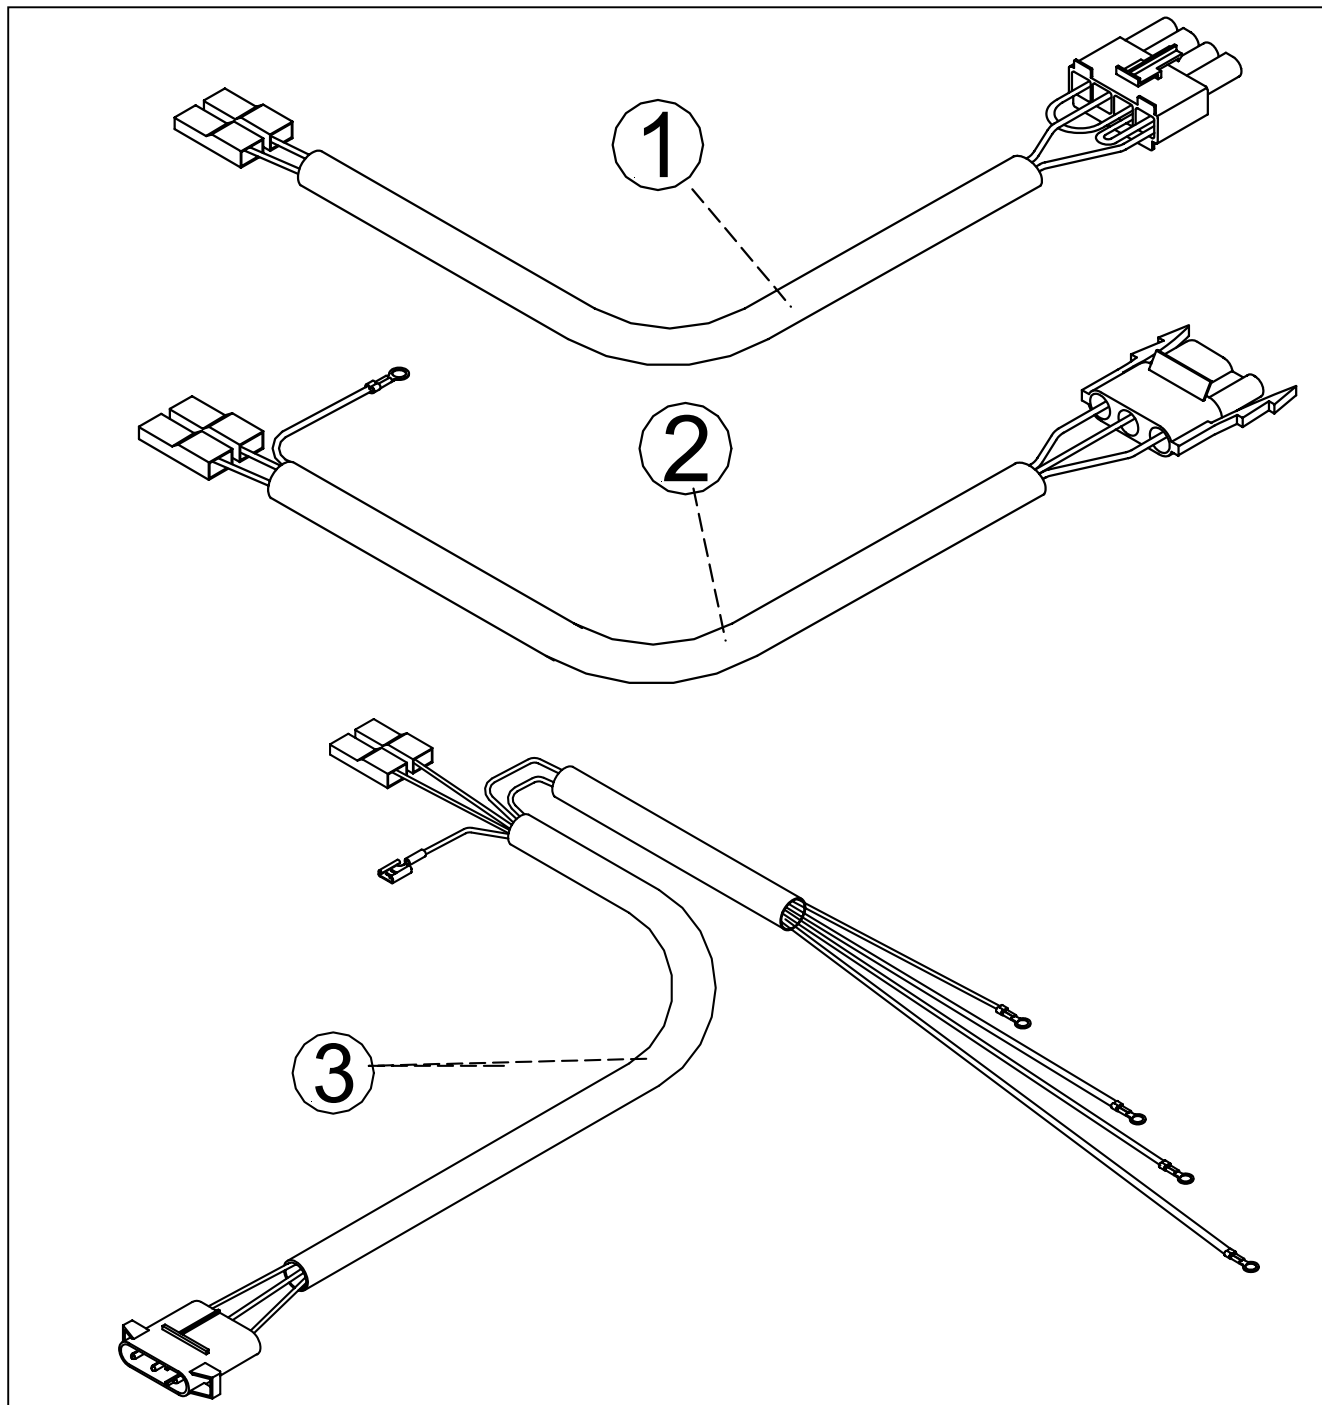

ELECTRICAL COMPONENTS

No	Description	Part No
1	Pressure Switch Harness	1A3709
2	Fridge Supply Harness Block to Plug	1A3805
3	Fridge Supply Harness Plug to Compressor	1A3806

Booth Dispensers Ltd. Durham Ave, Lytham St Annes, Lancs. FY8 2EP
Tel. 01253 785400 Fax. 01253 785404 E mail sales@booth-dispensers.co.uk
Ref: Necta SPL273 & CAD007 Parts Manual 3B1253/1