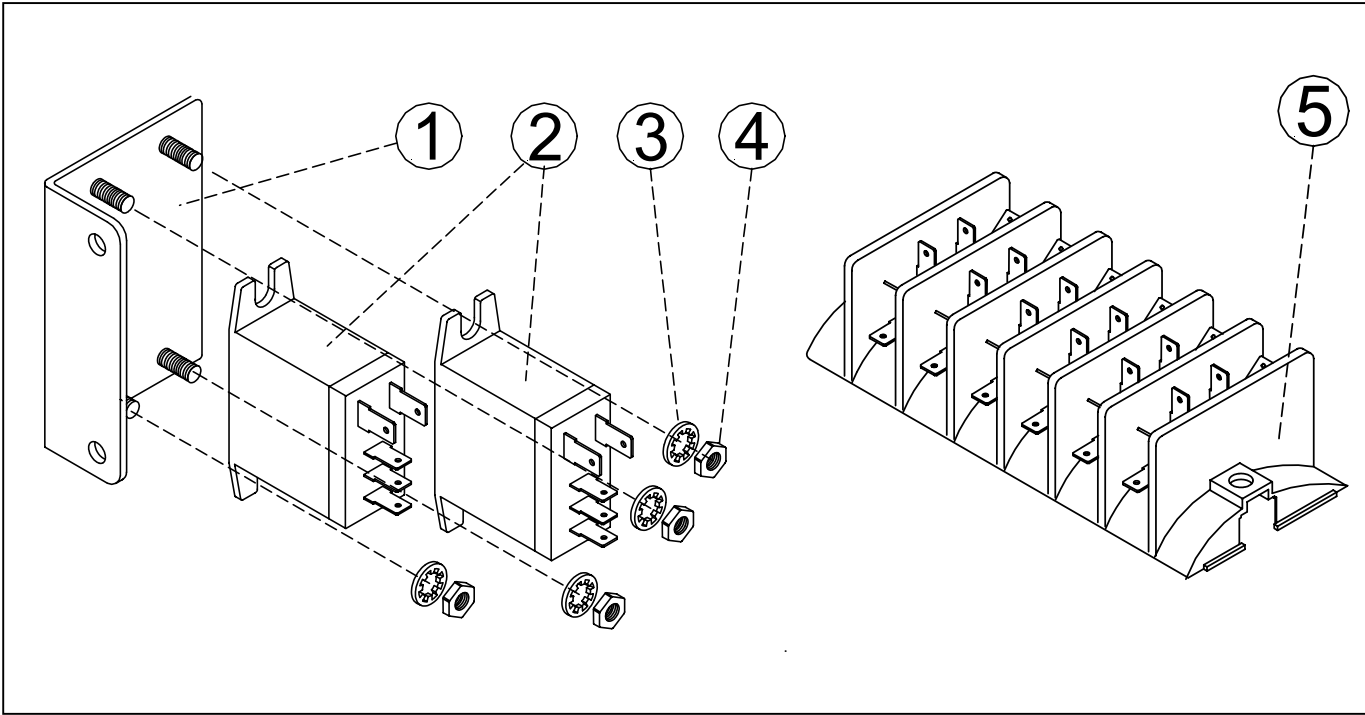

No	Description	Part No
1	Relay Mounting Bracket	1A3779
2	230v Relay	3B1042
3	Shakeproof washer	1B0313
4	Brass Nut M3	1B1142
5	Terminal block	1B5874

Booth Dispensers Ltd. Durham Ave, Lytham St Annes, Lancs. FY8 2EP
Tel. 01253 785400 Fax. 01253 785404 E mail sales@booth-dispensers.co.uk
Ref: Necta SPL273 & CAD007 Parts Manual 3B1253/1